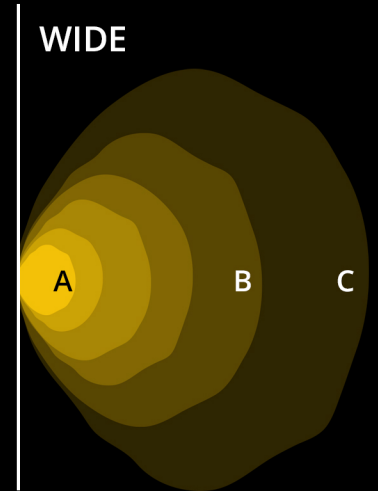

## Isolux Graphs Amber Light Bar

A - lux at 10 meters  
B - Distance (m) with 1 lux  
C - Distance (m) with .25 lux

### DRIVING

SIZE	PEAK BEAM INTENSITY (cd)	A	B	C
		ILLUMINANCE (lx)		
6"	24,000	240	155	310
12"	57,750	578	240	481
18"	79,750	798	282	565
30"	141,625	1,416	376	753
42"	192,500	1,925	439	877
50"	220,000	2,200	469	938

### WIDE

SIZE	PEAK BEAM INTENSITY (cd)	A	B	C
		ILLUMINANCE (lx)		
6"	5,800	58	76	152
12"	15,750	158	125	251
18"	21,750	218	147	295
30"	38,625	386	197	393
42"	52,500	525	229	458
50"	60,000	600	245	490