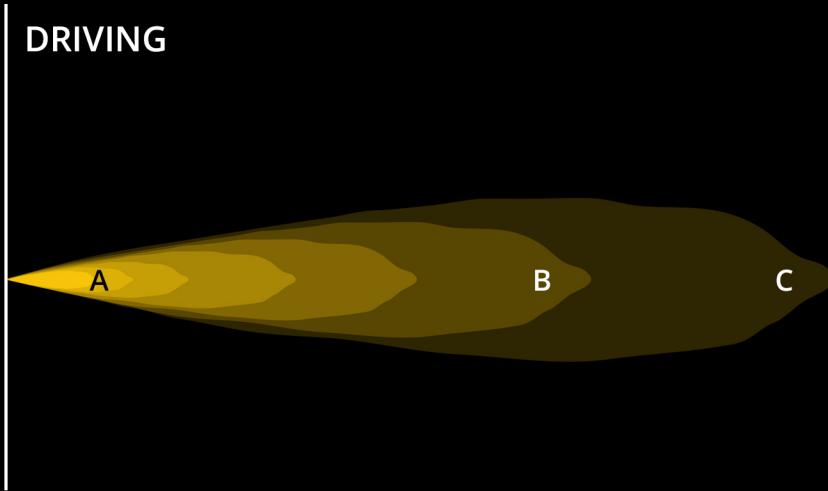

## Isolux Graphs Amber Light Bar

A - lux at 10 meters  
B - Distance (m) with 1 lux  
C - Distance (m) with .25 lux

### DRIVING

SIZE	PEAK BEAM INTENSITY (cd)	A	B	C
		ILLUMINANCE (lx)		
6"	24,000	240	155	310
12"	57,750	578	240	481
18"	79,750	798	282	565
30"	141,625	1,416	376	753
42"	192,500	1,925	439	877
50"	220,000	2,200	469	938