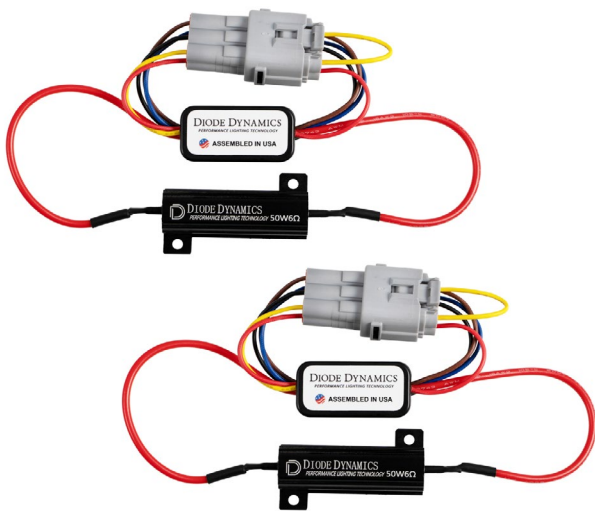

Subaru WRX Tail As Turn® and WRX/STi Amber C-Light

2022+ Subaru WRX Tail As Turn® + Backup Module

Tail Light As Turn Signal

Additional Backup Lights

Features:

- Converts your tail light to also function as the turn signal
- Adds additional backup lights in old turn signal location (optional)
- OEM tail light connectors for simple plug-and-play installation
- Assembled in USA

What's Included:

- Two (2) Tail As Turn® modules
- Two (2) 7443 bulbs for old turn signal location (optional)
- Two (2) 921 bulbs for existing backup location (optional)
- One (1) Installation guide

SKU	NAME	PRICING		WEIGHTS & DIMENSIONS		
		Retail	Jobber	Unit	Product	Shipping
DD3068	Subaru WRX 2022 Tail as Turn Kit	\$80.00	\$64.00	0.12 lbs	0.24 lbs	0.52 lbs 9" L x 6" W x 4" H
DD3069	Subaru WRX 2022 Tail as Turn Kit w/ Backup Stage 1	\$120.00	\$96.00	0.18 lbs	0.37 lbs	0.65 lbs 9" L x 6" W x 4" H
DD3070	Subaru WRX 2022 Tail as Turn Kit w/ Backup Stage 2	\$180.00	\$144.00	0.18 lbs	0.37 lbs	0.65 lbs 9" L x 6" W x 4" H

2015-2021 Subaru WRX/STi Amber C-Light

Features:

- All-amber configuration provides bright amber output for both running light and turn signal
- Computer-designed LED halos, for perfect fitment in WRX/STi headlamps
- Huge increase in brightness, with brilliant amber output
- Optional DRL harness allows the LEDs to function just like factory DRL

What's Included:

- Two (2) Custom-shaped LED halos, left and right
- Two (2) Waterproof driver units
- Two (2) Input wire pigtails
- Eight (8) T-tap input connectors
- One (1) Installation guide

SKU	NAME	PRICING		WEIGHTS & DIMENSIONS		
		Retail	Jobber	Unit	Product	Shipping
DD2300	Subaru WRX/STi 2015 Amber C-Light LED Halos	\$180.00	\$144.00	0.29 lbs	0.64 lbs	1.00 lbs 11" L x 7" W x 7" H