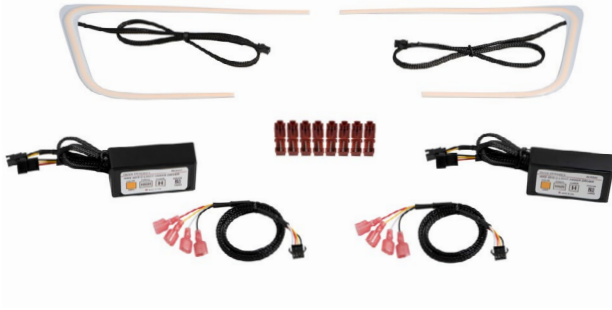

Subaru WRX Tail As Turn® and WRX/STi Amber C-Light

2022+ Subaru WRX Tail As Turn® + Backup Module

Tail Light As Turn Signal

Additional Backup Lights

Features:

- Converts your tail light to also function as the turn signal
- Adds additional backup lights in old turn signal location (optional)
- OEM tail light connectors for simple plug-and-play installation
- Assembled in USA

What's Included:

- Two (2) Tail As Turn® modules
- Two (2) 7443 bulbs for old turn signal location (optional)
- Two (2) 921 bulbs for existing backup location (optional)
- One (1) Installation guide

SKU	NAME	PRICING		WEIGHTS & DIMENSIONS		
		Retail	Jobber	Unit	Product	Shipping
DD3068	Subaru WRX 2022 Tail as Turn Kit	\$80.00	\$64.00	0.12 lbs	0.24 lbs	0.52 lbs 9" L x 6" W x 4" H
DD3069	Subaru WRX 2022 Tail as Turn Kit w/ Backup Stage 1	\$120.00	\$96.00	0.18 lbs	0.37 lbs	0.65 lbs 9" L x 6" W x 4" H
DD3070	Subaru WRX 2022 Tail as Turn Kit w/ Backup Stage 2	\$180.00	\$144.00	0.18 lbs	0.37 lbs	0.65 lbs 9" L x 6" W x 4" H

2015-2021 Subaru WRX/STi Amber C-Light

Features:

- All-amber configuration provides bright amber output for both running light and turn signal
- Computer-designed LED halos, for perfect fitment in WRX/STi headlamps
- Huge increase in brightness, with brilliant amber output
- Optional DRL harness allows the LEDs to function just like factory DRL

What's Included:

- Two (2) Custom-shaped LED halos, left and right
- Two (2) Waterproof driver units
- Two (2) Input wire pigtails
- Eight (8) T-tap input connectors
- One (1) Installation guide

SKU	NAME	PRICING		WEIGHTS & DIMENSIONS		
		Retail	Jobber	Unit	Product	Shipping
DD2300	Subaru WRX/STi 2015 Amber C-Light LED Halos	\$180.00	\$144.00	0.29 lbs	0.64 lbs	1.00 lbs 11" L x 7" W x 7" H