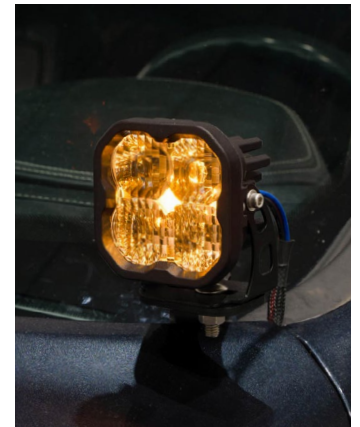

Ram Stage Series Kits

Ram 1500 Stage Series Reverse Light Kit

Main Beam

Backlight

Features:

- Mount two SSC1, SSC2, or C1R pods underneath the 2019-2023 Ram 1500 rear bumper
- Provides high-power reverse light, red accent light, and 4th brake light (with C1R option)
- Connects to trailer hitch wiring for simple, everyday operation of lights
- Bolts on to rear bumper, no cutting or modification to factory bumper
- Designed and assembled in USA

What's Included:

- Two (2) SSC1, SSC2, or C1R standard LED pods
- One (1) Trailer reverse light wiring harness
- Two (2) Mounting brackets
- Four (4) Zip ties
- Mounting hardware

SKU	NAME	PRICING		WEIGHTS & DIMENSIONS		
		Retail	Jobber	Unit	Product	Shipping
DD7589	Ram 1500 SSC1 Sport Reverse Light Kit	\$200.00	\$160.00	0.90 lbs	2.00 lbs	3.16 lbs 14" L x 11" W x 4" H
DD7590	Ram 1500 SSC1 Pro Reverse Light Kit	\$260.00	\$208.00	0.90 lbs	2.00 lbs	3.16 lbs 14" L x 11" W x 4" H
DD7591	Ram 1500 C1R Sport Reverse Light Kit	\$340.00	\$272.00	1.03 lbs	2.56 lbs	3.36 lbs 14" L x 11" W x 4" H
DD7592	Ram 1500 SSC2 Sport Reverse Light Kit	\$220.00	\$176.00	1.13 lbs	2.76 lbs	3.96 lbs 14" L x 11" W x 4" H
DD7593	Ram 1500 SSC2 Pro Reverse Light Kit	\$320.00	\$256.00	1.13 lbs	2.76 lbs	3.96 lbs 14" L x 11" W x 4" H

Ram 1500 Stage Series Reverse Light Bracket Kit

What's Included:

- Two (2) Mounting brackets

SKU	NAME	PRICING		WEIGHTS & DIMENSIONS		
		Retail	Jobber	Unit	Product	Shipping
DD7588	Ram 1500 Stage Series Reverse Light Bracket Kit	\$40.00	\$32.00	0.33 lbs	0.66 lbs	0.70 lbs 10" L x 8" W

Ram 1500 Stage Series Ditch Light Kit

Main Beam

Backlight

Features:

- Bolt-on fitment on 2019-2023 Ram 1500
- Allows you to mount two Stage Series LED Pods above the hood near the A-Pillars
- Utilizes existing mounting points for easy installation
- Thick-gauge stainless steel construction
- Low-profile design
- Designed and assembled in USA