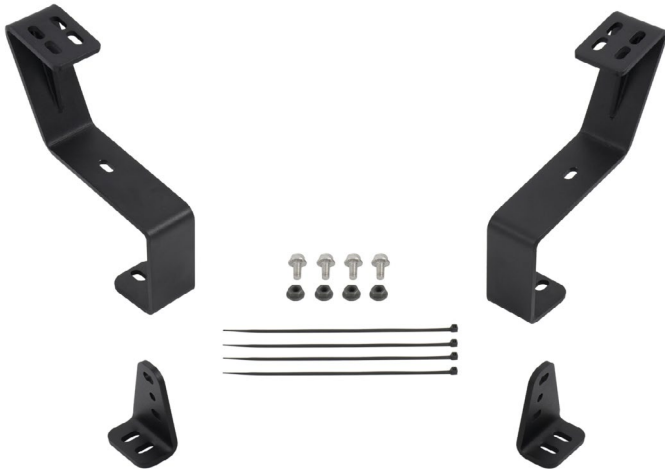

Ram 1500 SS5 Grille CrossLink Lightbar Kit (cont.)

What's Included:

- Two (2) Application-specific heavy-duty steel brackets
- Two (2) Low mount heavy-duty steel brackets
- Four (4) Stage Series 5" LED pods
- Four (4) Tie wraps
- One (1) Heavy-duty single-output 4-pin wiring harness **or** One (1) Ultra heavy-duty single-output 4-pin wiring harness
- Three (3) Heavy-duty CrossLink splitter wiring harnesses **or** Two (2) Ultra heavy-duty CrossLink splitter wiring harnesses **and** One (1) Ultra heavy-duty terminating wiring harness
- Three (3) CrossLinks with hardware
- One (1) CrossLink endmount kit
- Mounting hardware

SKU	NAME	PRICING		WEIGHTS & DIMENSIONS		
		Retail	Jobber	Unit	Product	Shipping
DD7608	Ram 1500 SS5 Sport Grille CrossLink Lightbar Kit White Combo	$980.00	$784.00	N/A	16.70 lbs	20.80 lbs | 18" L x 15" W x 12" H
DD7609	Ram 1500 SS5 Sport Grille CrossLink Lightbar Kit Yellow Combo	$980.00	$784.00	N/A	16.70 lbs	20.80 lbs | 18" L x 15" W x 12" H
DD7610	Ram 1500 SS5 Pro Grille CrossLink Lightbar Kit White Combo	$1,500.00	$1,200.00	N/A	16.70 lbs	20.80 lbs | 18" L x 15" W x 12" H
DD7611	Ram 1500 SS5 Pro Grille CrossLink Lightbar Kit Yellow Combo	$1,500.00	$1,200.00	N/A	16.70 lbs	20.80 lbs | 18" L x 15" W x 12" H

Ram 1500 Stage Series Grille Bracket Kit

What's Included:

- Two (2) Application-specific heavy-duty steel brackets
- Two (2) Low mount heavy-duty steel brackets
- Four (4) Tie wraps

SKU	NAME	PRICING		WEIGHTS & DIMENSIONS		
		Retail	Jobber	Unit	Product	Shipping
DD7607	Ram 1500 Stage Series Grille Bracket Kit	$120.00	$96.00	1.50 lbs	3.00 lbs	9.30 lbs | 10" L x 8" W x 6" H