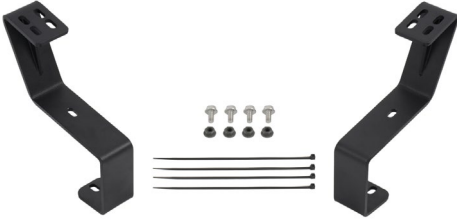

Ram 1500 Stage Series Bumper Bracket Kit

What's Included:

- Two (2) Application-specific heavy-duty steel brackets
- Four (4) Zip ties

SKU	NAME	PRICING		WEIGHTS & DIMENSIONS		
		Retail	Jobber	Unit	Product	Shipping
DD7612	Ram 1500 Stage Series Bumper Bracket Kit	$60.00	$48.00	1.05 lbs	1.05 lbs	3.50 lbs | 10" L x 8" W x 6" H