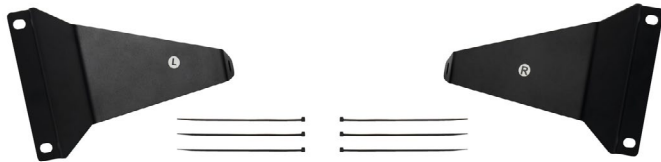

Ram 1500 Stealth Bumper Bracket Kit

What's Included:

- Two (2) Application-specific heavy-duty steel brackets
- Six (6) Zip ties

SKU	NAME	PRICING		WEIGHTS & DIMENSIONS		
		Retail	Jobber	Unit	Product	Shipping
DD7626	Ram 1500 Stealth Bumper Bracket Kit	$100.00	$80.00	1.70 lbs	3.40 lbs	3.70 lbs | 10" L x 8" W x 6" H