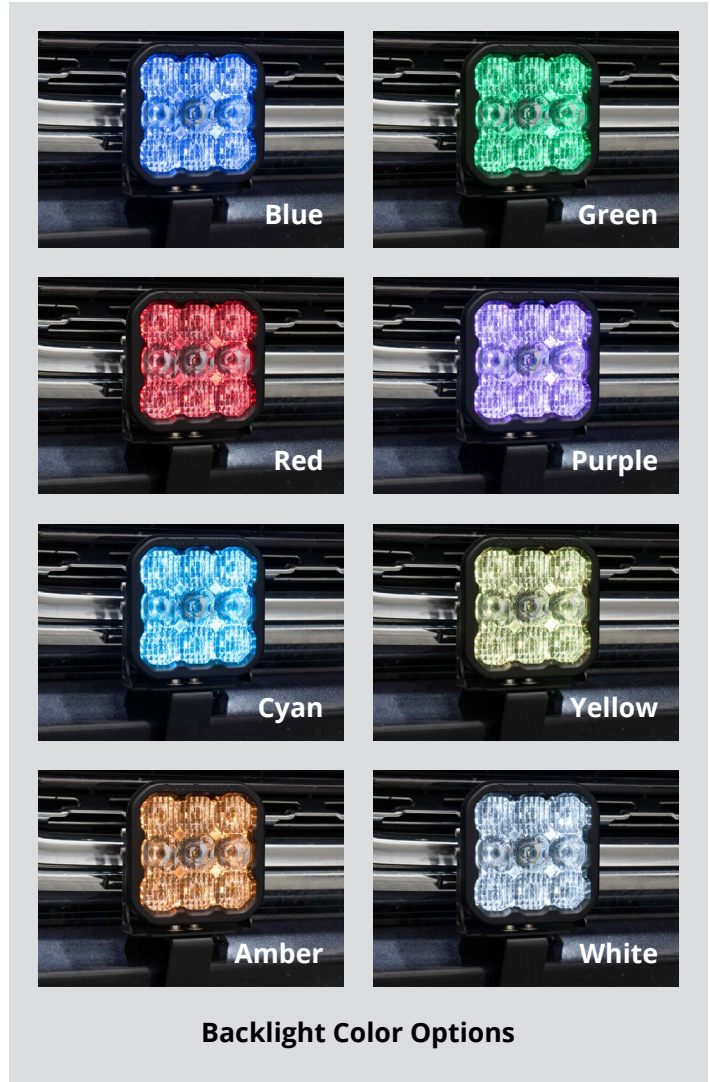

SKU	NAME	PRICING		WEIGHTS & DIMENSIONS		
		Retail	Jobber	Unit	Product	Shipping
DD7613	Ram 1500 SS5 Sport Bumper LED Pod Kit White Combo	$500.00	$400.00	5.40 lbs	9.00 lbs	14.00 lbs | 18" L x 15" W x 12" H
DD7614	Ram 1500 SS5 Sport Bumper LED Pod Kit Yellow Combo	$500.00	$400.00	5.40 lbs	9.00 lbs	14.00 lbs | 18" L x 15" W x 12" H
DD7615	Ram 1500 SS5 Pro Bumper LED Pod Kit White Combo	$760.00	$608.00	5.40 lbs	9.00 lbs	14.00 lbs | 18" L x 15" W x 12" H
DD7616	Ram 1500 SS5 Pro Bumper LED Pod Kit Yellow Combo	$760.00	$608.00	5.40 lbs	9.00 lbs	14.00 lbs | 18" L x 15" W x 12" H
DD7617	Ram 1500 SS5 Sport Bumper LED Pod Kit White Driving	$500.00	$400.00	5.40 lbs	9.00 lbs	14.00 lbs | 18" L x 15" W x 12" H
DD7618	Ram 1500 SS5 Sport Bumper LED Pod Kit Yellow Driving	$500.00	$400.00	5.40 lbs	9.00 lbs	14.00 lbs | 18" L x 15" W x 12" H
DD7619	Ram 1500 SS5 Pro Bumper LED Pod Kit White Driving	$760.00	$608.00	5.40 lbs	9.00 lbs	14.00 lbs | 18" L x 15" W x 12" H
DD7620	Ram 1500 SS5 Pro Bumper LED Pod Kit Yellow Driving	$760.00	$608.00	5.40 lbs	9.00 lbs	14.00 lbs | 18" L x 15" W x 12" H