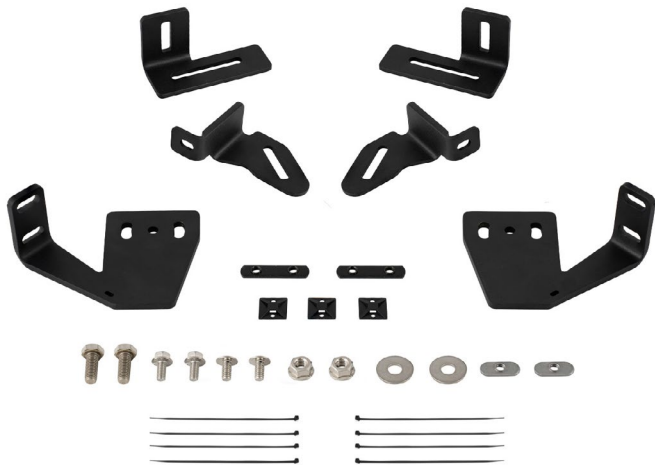

Roof Rack CrossLink Bracket Kit

What's Included:

- Two (2) Prinsu/Sherpa roof rack brackets
- One (1) Prinsu/Sherpa roof rack hardware kit
- Two (2) Prinsu/Sherpa roof rack supports
- Eight (8) Zip ties

SKU	NAME	PRICING		WEIGHTS & DIMENSIONS	
		Retail	Jobber	Product	Shipping
DD7894P	Prinsu/Sherpa Roof Rack CrossLink Bracket Kit	$80.00	$64.00	2.60 lbs	2.80 lbs | 14" L x 10" W x 7" H