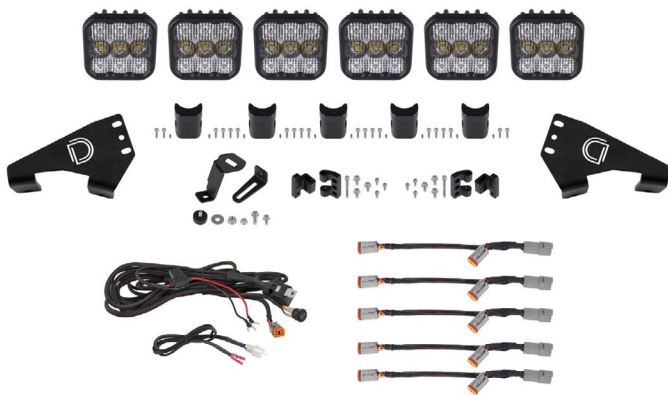

What's Included:

- Two (2) SS3 standard LED pods
- One (1) Heavy-duty single-output 4-pin wiring harness
- One (1) Deutsch DT 4-pin splitter wire
- Two (2) 1.5" Roll bar mounting kits
- Mounting hardware

Fitment:

- Polaris RZR Pro XP 2020+ (Sport, Premium, Ultimate)
- Polaris RZR Turbo R 2022+ (Sport, Premium, Ultimate)
- Polaris RZR Pro R 2022+ (Premium, Ultimate, Troy Lee Designs)

What's Included:

- Two (2) SS3 or SS5 standard LED pods
- One (1) Heavy-duty dual-output 4-pin wiring harness
- Two (2) Polaris RZR Stage Series a-pillar bracket kits

Polaris RZR Stage Series A-Pillar Bracket Kit

What's Included:

- Two (2) Polaris RZR Stage Series a-pillar brackets
- Mounting hardware

SKU	NAME	PRICING		WEIGHTS & DIMENSIONS	
		Retail	Jobber	Product	Shipping
DD7634	Polaris RZR Stage Series A-Pillar Bracket Kit	\$60.00	\$48.00	1.00 lbs	1.40 lbs 9" L x 6" W x 4" H

Polaris RZR SS5 Windshield CrossLink Lightbar Kit

Features:

- Allows you to mount a linked 6-pod lightbar above the Polaris RZR windshield
- Bolt-on fitment
- Ultra-high intensity, custom-engineered TIR optics
- Selectable backlight color, with eight color options
- Torture-tested, heavy-duty construction
- Designed and assembled in USA