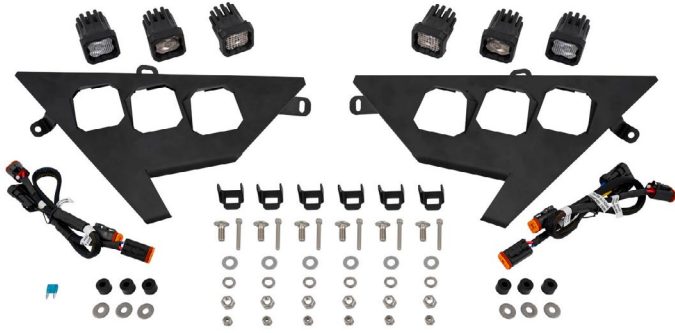

Polaris RZR Stage Series Kits

Polaris RZR SSC2 Reverse Light Kit

Main Beam

Backlight

Features:

- Mount two SSC2 pods above the Polaris RZR rear cargo bed
- Adds high-power reverse light and red accent light
- Bolts onto the roll bars, no cutting or modification
- Designed and assembled in USA

Polaris RZR SSC2 Chase Light Kit

Main Beam

Backlight

Installed

Main Beam Output

Features:

- Mount two SSC2 pods above the Polaris RZR rear cargo bed
- Adds high-power yellow chase light, and amber accent light
- Bolts onto the roll bars, no cutting or modification
- Designed to be visible through dust or fog, these lights help drivers see you as they follow behind you
- Designed and assembled in USA

What's Included:

- Two (2) SSC2 standard LED pods
- One (1) Heavy-duty dual-output 4-pin wiring harness
- Two (2) 2" Roll bar mounting kits
- Mounting hardware

Fitment:

- Polaris RZR Pro XP 2020+ (Sport, Premium, Ultimate)
- Polaris RZR Turbo R 2022+ (Sport, Premium, Ultimate)
- Polaris RZR Pro R 2022+ (Premium, Ultimate, Troy Lee Designs)

Polaris RZR SSC1 Headlight Kit

Main Beam

Backlight

Features:

- Replaces factory Polaris RZR headlights with six SSC1 LED pods
- Increased light output, with more functionality
- Uses factory headlight switch
- Plug-and-play, bolt-on installation
- Designed and assembled in USA