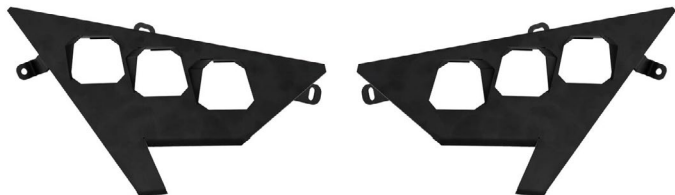

Polaris RZR Stage Series Headlight Bracket Kit

What's Included:

- One (1) Polaris RZR headlight bracket kit

SKU	NAME	PRICING		WEIGHTS & DIMENSIONS	
		Retail	Jobber	Product	Shipping
DD7643	Polaris RZR Stage Series Headlight Bracket Kit	$190.00	$152.00	4.20 lbs	4.70 lbs | 15" L x 9" W x 12" H