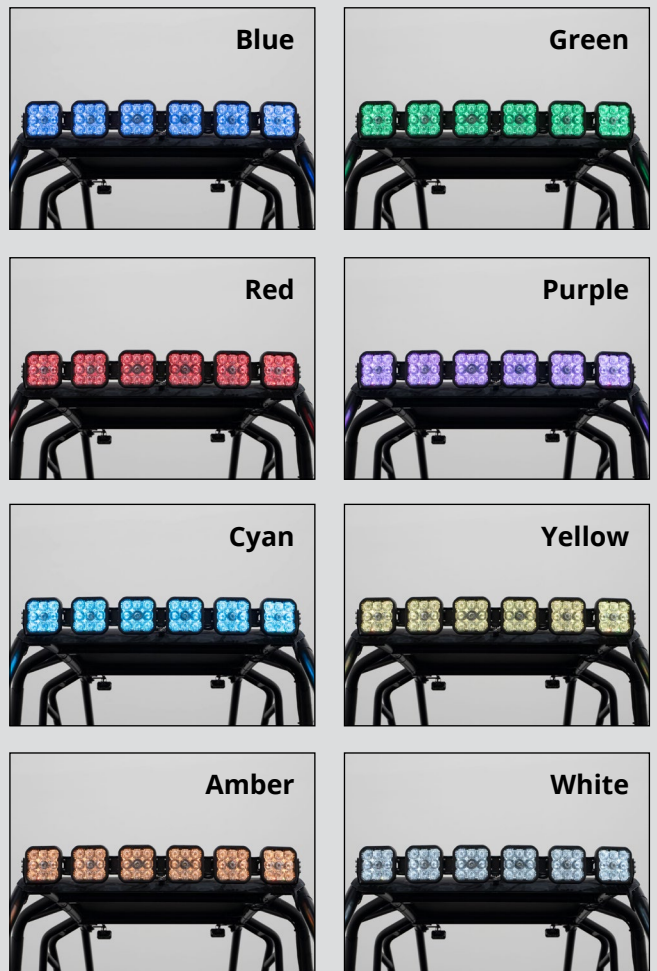

Backlight Color Options