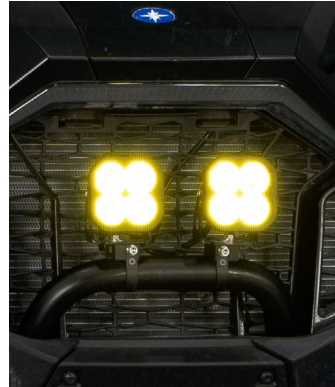

Polaris RZR SS3 Bumper Kit

Main Beam

Backlight

Features:

- Allows you to mount two SS3 LED pods to the lower Polaris RZR bumper area
- Ultra-high intensity, custom-engineered TIR optics
- Torture-tested, heavy-duty construction
- Bolt-on installation, no modification required
- Designed and assembled in USA