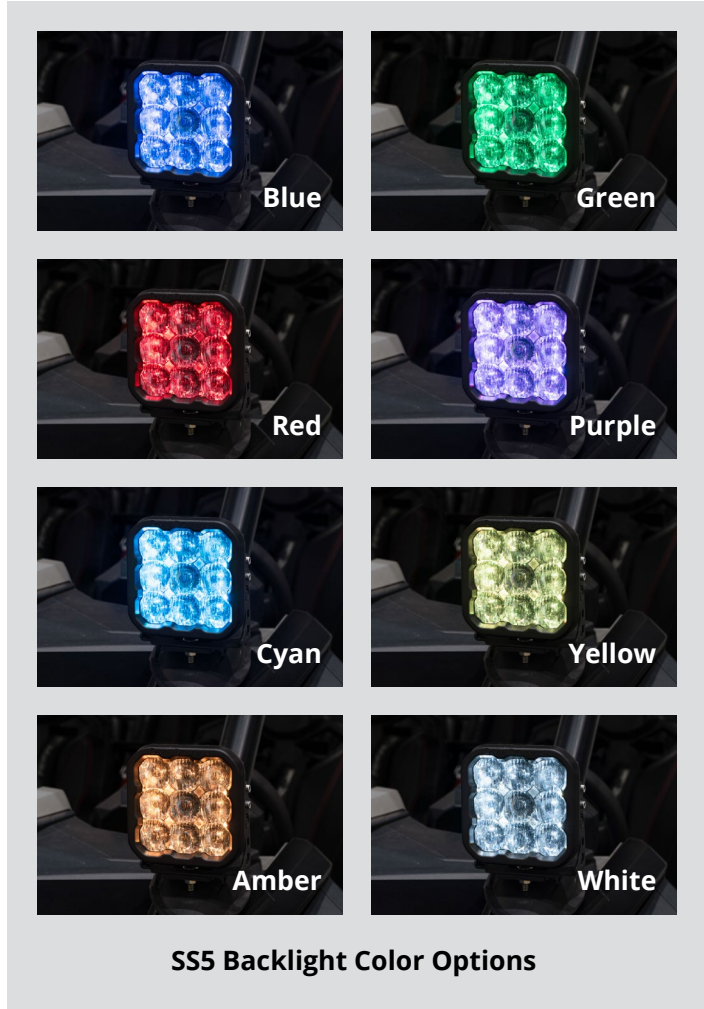

SS5 Backlight Color Options

SKU	NAME	PRICING		WEIGHTS & DIMENSIONS	
		Retail	Jobber	Product	Shipping
DD7635	Polaris RZR A-Pillar Kit SS3 Sport White Combo	$300.00	$240.00	4.70 lbs	6.20 lbs | 15" L x 9" W x 12" H
DD7636	Polaris RZR A-Pillar Kit SS3 Sport Yellow Combo	$300.00	$240.00	4.70 lbs	6.20 lbs | 15" L x 9" W x 12" H
DD7637	Polaris RZR A-Pillar Kit SS3 Pro White Combo	$400.00	$320.00	4.70 lbs	6.20 lbs | 15" L x 9" W x 12" H
DD7638	Polaris RZR A-Pillar Kit SS3 Pro Yellow Combo	$400.00	$320.00	4.70 lbs	6.20 lbs | 15" L x 9" W x 12" H
DD7639	Polaris RZR A-Pillar Kit SS5 Sport White Combo	$500.00	$400.00	7.60 lbs	10.90 lbs | 20" L x 10" W x 12" H
DD7640	Polaris RZR A-Pillar Kit SS5 Sport Yellow Combo	$500.00	$400.00	7.60 lbs	10.90 lbs | 20" L x 10" W x 12" H
DD7641	Polaris RZR A-Pillar Kit SS5 Pro White Combo	$760.00	$608.00	7.60 lbs	10.90 lbs | 20" L x 10" W x 12" H
DD7642	Polaris RZR A-Pillar Kit SS5 Pro Yellow Combo	$760.00	$608.00	7.60 lbs	10.90 lbs | 20" L x 10" W x 12" H