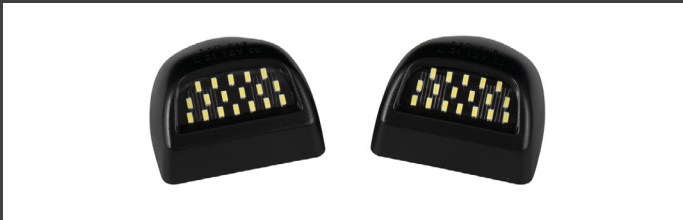

FORM LIGHTING LED ACCENT LIGHTS

Cadillac Accent Lights

License Plate Lights

Fitment: Cadillac Escalade EXT 2002-2013

What's Included:

- Two (2) License Plate Lights

SKU	NAME	PRICING		WEIGHTS & DIMENSIONS	
		Retail	Jobber	Product	Shipping
FL0052	FORM Silverado 1999 License Plate Light (Pair)	\$29.99	\$26.99	1.5oz	2.2oz 1.75" L x 2.5" W x 2.25" H

Chevrolet Accent Lights

License Plate Lights

Fitment: Chevrolet Avalanche 2007-2013
 Chevrolet Silverado 1999-2013
 Chevrolet Silverado HD 2001-2013
 Chevrolet Tahoe 2000-2006

What's Included:

- Two (2) License Plate Lights

SKU	NAME	PRICING		WEIGHTS & DIMENSIONS	
		Retail	Jobber	Product	Shipping
FL0052	FORM Silverado 1999 License Plate Light (Pair)	\$29.99	\$26.99	1.5oz	2.2oz 1.75" L x 2.5" W x 2.25" H

Chrysler Accent Lights

Dodge Accent Lights

License Plate Lights

Fitment: Dodge Challenger 2015-2018
Dodge Charger 2015-2023

What's Included:

- Two (2) License Plate Lights

SKU	NAME	PRICING		WEIGHTS & DIMENSIONS	
		Retail	Jobber	Product	Shipping
FLO066	FORM Challenger 2014 License Plate Light (Pair)	\$29.99	\$26.99	0.6oz	1.4oz 1.75" L x 2.5" W x 4.25" H