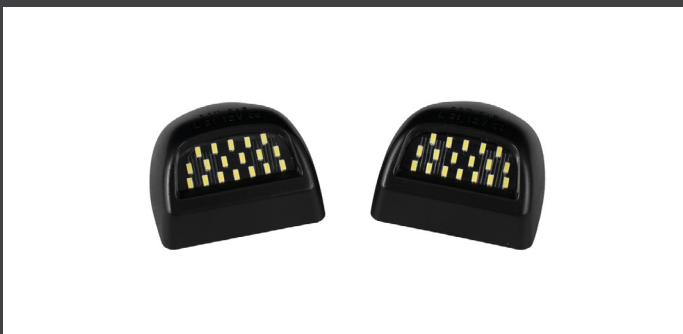

FORM LIGHTING LED ACCENT LIGHTS

Cadillac Accent Lights

License Plate Lights

Fitment: Cadillac Escalade EXT 2002-2013

What's Included:

- Two (2) License Plate Lights

SKU	NAME	PRICING		WEIGHTS & DIMENSIONS	
		Retail	Jobber	Product	Shipping
FL0052	FORM Silverado 1999 License Plate Light (Pair)	\$29.99	\$26.99	1.5oz	2.2oz 1.75" L x 2.5" W x 2.25" H

Chevrolet Accent Lights

License Plate Lights

Fitment: Chevrolet Avalanche 2007-2013
 Chevrolet Silverado 1999-2013
 Chevrolet Silverado HD 2001-2013
 Chevrolet Tahoe 2000-2006

What's Included:

- Two (2) License Plate Lights

SKU	NAME	PRICING		WEIGHTS & DIMENSIONS	
		Retail	Jobber	Product	Shipping
FL0052	FORM Silverado 1999 License Plate Light (Pair)	\$29.99	\$26.99	1.5oz	2.2oz 1.75" L x 2.5" W x 2.25" H

Chrysler Accent Lights

License Plate Lights

Fitment: Chrysler 300 2015-2023

What's Included:

- Two (2) License Plate Lights

SKU	NAME	PRICING		WEIGHTS & DIMENSIONS	
		Retail	Jobber	Product	Shipping
FLO066	FORM Challenger 2014 License Plate Light (Pair)	\$29.99	\$26.99	0.6oz	1.4oz 1.75" L x 2.5" W x 4.25" H