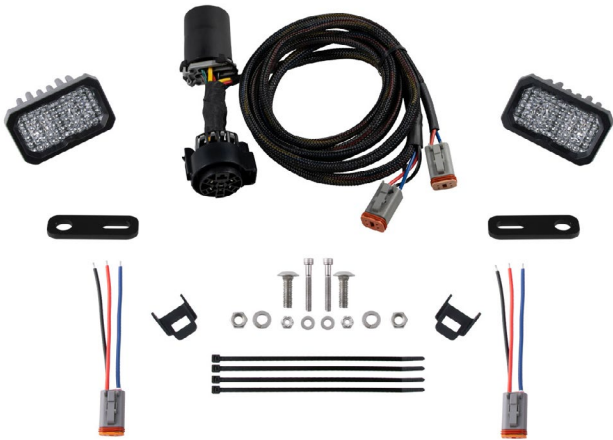

### Super Duty Stage Series Reverse Light Kit

**Main Beam**

**Backlight**

**Features:**

- Mount two SSC1 or SSC2 pods underneath the 2017-2022 Super Duty rear bumper
- Provides high-power reverse light, and red accent light
- Connects to trailer hitch wiring for simple, everyday operation of lights
- Bolts-on to rear bumper, no cutting or modification to factory bumper
- Simple, 10-minute installation
- Designed and assembled in USA

**What's Included:**

- Two (2) SSC1 or SSC2 standard LED pods
- Two (2) Reverse light brackets
- One (1) 7-pin dual-output trailer wiring harness
- Four (4) Zip ties
- Mounting hardware and guide

SKU	NAME	PRICING		WEIGHTS & DIMENSIONS		
		Retail	Jobber	Unit	Product	Shipping
DD7565	Super Duty SSC1 Sport Reverse Light Kit	\$200.00	\$160.00	0.70 lbs	1.96 lbs	2.76 lbs   14" L x 11" W x 4" H
DD7566	Super Duty SSC1 Pro Reverse Light Kit	\$260.00	\$208.00	0.70 lbs	1.96 lbs	2.76 lbs   14" L x 11" W x 4" H
DD7568	Super Duty SSC2 Sport Reverse Light Kit	\$220.00	\$176.00	0.93 lbs	2.36 lbs	3.56 lbs   14" L x 11" W x 4" H
DD7569	Super Duty SSC2 Pro Reverse Light Kit	\$320.00	\$256.00	0.93 lbs	2.36 lbs	3.56 lbs   14" L x 11" W x 4" H

### What's Included:

- Two (2) SS5, SS3, or SSC2 standard LED pods
- Two (2) Ditch light brackets
- One (1) Heavy-duty dual-output 4-pin wiring harness
- Four (4) Zip ties
- Mounting hardware and guide

### Features:

- Bolt-on fitment on 2020-2022 Ford Super Duty
- Allows you to mount a six-pod linked lightbar across the grille
- Ultra-high intensity, with custom-engineered TIR optics
- Selectable backlight color, with eight color options
- Torture-tested, heavy-duty construction
- Utilizes existing mounting points for easy installation