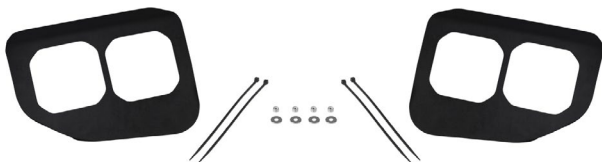

Super Duty Stage Series Fog Pocket Bracket Kit

What's Included:

- Two (2) Fog pocket brackets
- Four (4) Zip ties
- Mounting hardware and guide

SKU	NAME	PRICING		WEIGHTS & DIMENSIONS		
		Retail	Jobber	Unit	Product	Shipping
DD7575	Super Duty Stage Series Fog Pocket Bracket Kit	$120.00	$96.00	1.61 lbs	3.20 lbs	3.80 lbs | 10" L x 8" W x 6" H