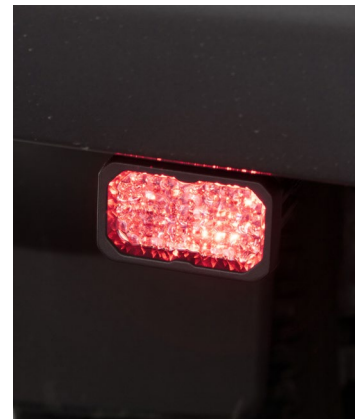

### Super Duty Stage Series Reverse Light Kit

**Main Beam**

**Backlight**

**Features:**

- Mount two SSC1 or SSC2 pods underneath the 2017-2022 Super Duty rear bumper
- Provides high-power reverse light, and red accent light
- Connects to trailer hitch wiring for simple, everyday operation of lights
- Bolts-on to rear bumper, no cutting or modification to factory bumper
- Simple, 10-minute installation
- Designed and assembled in USA

**What's Included:**

- Two (2) SSC1 or SSC2 standard LED pods
- Two (2) Reverse light brackets
- One (1) 7-pin dual-output trailer wiring harness
- Four (4) Zip ties
- Mounting hardware and guide

SKU	NAME	PRICING		WEIGHTS & DIMENSIONS		
		Retail	Jobber	Unit	Product	Shipping
DD7565	Super Duty SSC1 Sport Reverse Light Kit	\$200.00	\$160.00	0.70 lbs	1.96 lbs	2.76 lbs   14" L x 11" W x 4" H
DD7566	Super Duty SSC1 Pro Reverse Light Kit	\$260.00	\$208.00	0.70 lbs	1.96 lbs	2.76 lbs   14" L x 11" W x 4" H
DD7568	Super Duty SSC2 Sport Reverse Light Kit	\$220.00	\$176.00	0.93 lbs	2.36 lbs	3.56 lbs   14" L x 11" W x 4" H
DD7569	Super Duty SSC2 Pro Reverse Light Kit	\$320.00	\$256.00	0.93 lbs	2.36 lbs	3.56 lbs   14" L x 11" W x 4" H