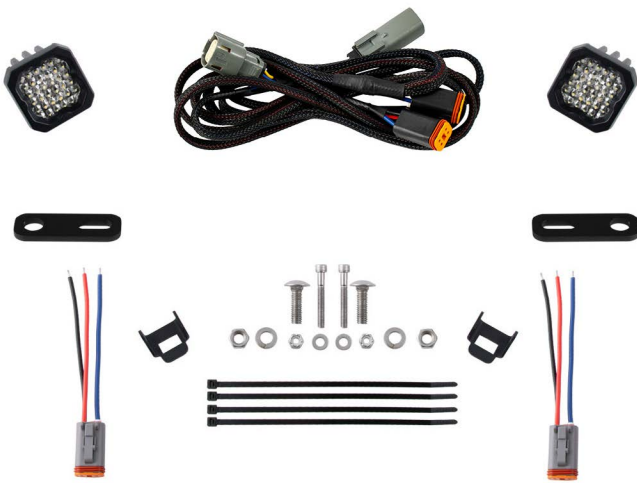

2022+ Ford Maverick Kits

Ford Maverick Stage Series Reverse Light Kit

Main Beam

Backlight

Features:

- Mount two SSC1 LED pods underneath the 2022+ Ford Maverick rear bumper
- Plug-and-play wiring harness, with OEM connectors and toggle switch override
- Includes additional red running light
- Bolts-on to rear bumper, no cutting or modification
- Designed and assembled in USA

What's Included:

- Two (2) SSC1 standard LED pods
- One (1) Reverse light wiring harness
- Two (2) Mounting brackets
- Four (4) Zip ties
- Mounting hardware

SKU	NAME	PRICING		WEIGHTS & DIMENSIONS	
		Retail	Jobber	Product	Shipping
DD7754	Ford Maverick 2022 SSC1 Sport Reverse Light Kit	\$200.00	\$160.00	1.20 lbs	2.00 lbs 9" L x 6" W x 4" H
DD7755	Ford Maverick 2022 SSC1 Pro Reverse Light Kit	\$260.00	\$208.00	1.20 lbs	2.00 lbs 9" L x 6" W x 4" H

Ford Maverick HitchMount LED Pod Reverse Kit

Main Beam

Backlight

Features:

- Allows you to mount an SSC1 LED pod in the 2022+ Ford Maverick trailer hitch receiver
- Adds a powerful reverse light and additional running light
- Simple 5-minute installation, with no need for custom wiring
- Designed and assembled in USA

Ford Maverick Stage Series Ditch Light Kit

Main Beam

Backlight

Features:

- Bolt-on fitment on 2022+ Ford Maverick
- Allows you to mount two Stage Series LED pods above the hood
- Utilizes existing mounting points for easy installation
- Thick-gauge stainless steel construction
- Low-profile design
- Designed and assembled in USA