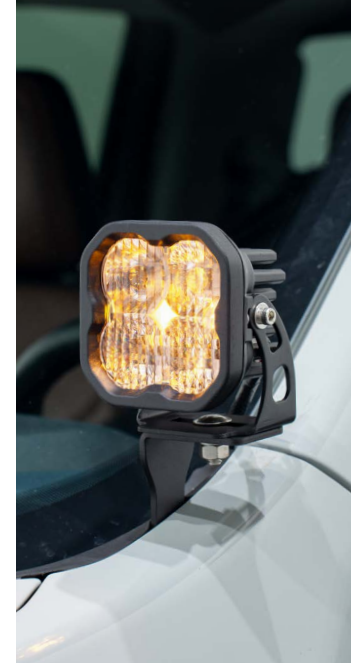

Ford Maverick HitchMount LED Pod Reverse Kit

Main Beam

Backlight

Features:

- Allows you to mount an SSC1 LED pod in the 2022+ Ford Maverick trailer hitch receiver
- Adds a powerful reverse light and additional running light
- Simple 5-minute installation, with no need for custom wiring
- Designed and assembled in USA

Ford Maverick Elite Series Fog Light Kit

Main Beam

Backlight

Features:

- Adds SAE-compliant fog lights
- OEM appearance with included bezel
- Harness included for factory function
- Sharp, asymmetric beam pattern achieves 100 degree total spread
- Bright white or distinct selective yellow output
- Amber backlight accent light included
- Designed and Assembled in USA

What's Included:

- Two (2) Elite Series Type F2 fog lights
- Two (2) Vehicle specific fog light bezels
- Two (2) Support rings
- One (1) Add-on fog light wiring harness
- One (1) Speaker bracket
- Eight (8) Zip ties
- Four (4) T-taps
- Mounting hardware

Ford Maverick Stage Series Ditch Light Kit

Main Beam

Backlight

Features:

- Bolt-on fitment on 2022+ Ford Maverick
- Allows you to mount two Stage Series LED pods above the hood
- Utilizes existing mounting points for easy installation
- Thick-gauge stainless steel construction
- Low-profile design
- Designed and assembled in USA