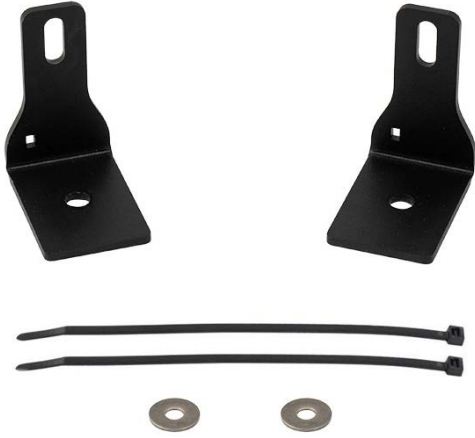

Ford Maverick Stage Series Ditch Light Bracket Kit

What's Included:

- Two (2) Ditch light brackets
- Two (2) Zip ties
- Mounting hardware

SKU	NAME	PRICING		WEIGHTS & DIMENSIONS	
		Retail	Jobber	Product	Shipping
DD7757	Ford Maverick 2022 Stage Series Ditch Light Bracket Kit	$40.00	$32.00	0.30 lbs	0.70 lbs | 3" L x 2" W x 2" H