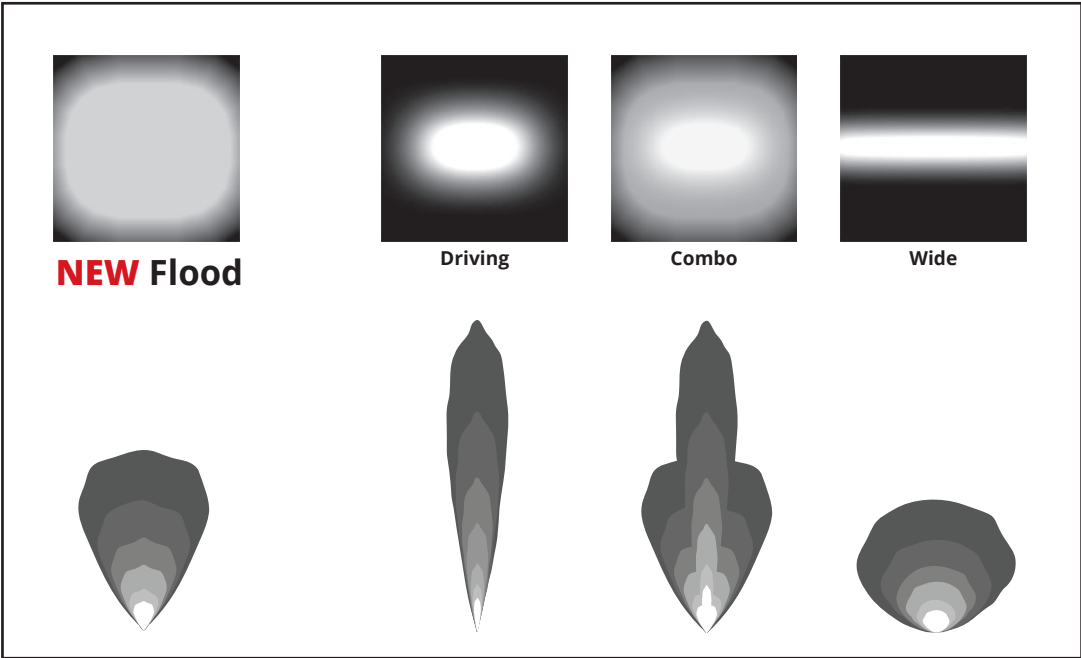

Stage Series Flood Optic

Features

- Engineered to spread the light evenly in a uniform beam pattern
- Provides a full 80X50 degree spread of light
- Perfect for lighting up anything at low speeds, a backup or reverse light, or to light up your worksite

6" White Flood Light Bar

SS30 White Light Bar Output

NEW Flood

Driving

Combo

New Flood Light Bars

Product	SKU	Length (in)	Width (in)	Height (in)	Weight (lbs)	Retail Pricing	Jobber Pricing
SS6 White Flood Light Bar (single)	DD6032S	10	4	4.75	1.19	\$80	\$64
SS6 White Flood Light Bar (pair)	DD6032P	14.5	10.5	5.25	2.38	\$160	\$128
SS12 White Flood Light Bar (single)	DD6033S	16.5	4	4.75	2.13	\$140	\$112
SS12 White Flood Light Bar (pair)	DD6033P	26.5	10.25	4.75	4.25	\$280	\$224
SS18 White Flood Light Bar	DD6034	21.75	4	4.75	3.2	\$200	\$160
SS30 White Flood Light Bar	DD6036	33.75	4	4.75	5.3	\$320	\$256
SS42 White Flood Light Bar	DD6038	45.75	4	4.75	7	\$420	\$336
SS50 White Flood Light Bar	DD6039	51.75	4	4.75	8.2	\$480	\$384
SS6 Amber Flood Light Bar (single)	DD6040S	10	4	4.75	1.19	\$80	\$64
SS6 Amber Flood Light Bar (pair)	DD6040P	14.5	10.5	5.25	2.38	\$160	\$128
SS12 Amber Flood Light Bar (single)	DD6041S	16.5	4	4.75	2.13	\$140	\$112
SS12 Amber Flood Light Bar (pair)	DD6041P	26.5	10.25	4.75	4.25	\$280	\$224
SS18 Amber Flood Light Bar	DD6042	21.75	4	4.75	3.2	\$200	\$160
SS30 Amber Flood Light Bar	DD6044	33.75	4	4.75	5.3	\$320	\$256
SS42 Amber Flood Light Bar	DD6046	45.75	4	4.75	7	\$420	\$336
SS50 Amber Flood Light Bar	DD6047	51.75	4	4.75	8.2	\$480	\$384

Combo Light Bars

The following SKUs for the Combo light bars will remain the same.

Please note: all combo light bars now include Driving and Flood lens, rather than Driving and Wide.

SKU: DD5030 SS18 White Combo Light Bar
DD5032 SS30 White Combo Light Bar
DD5034 SS42 White Combo Light Bar
DD5035 SS50 White Combo Light Bar