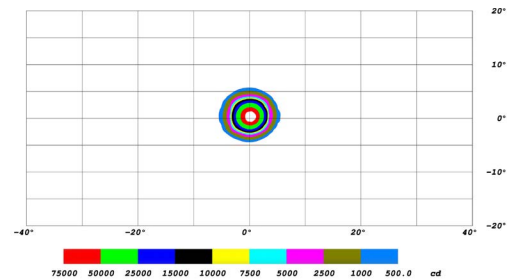

GENERAL SPECIFICATIONS

Optic	Peak Beam Intensity (Candela)	Illuminance (lux @10m)	Measured Output (Lumens)	Raw Output (Lumens)	Output Color
Driving	37,500 cd	375 lux	871 lm	1,130 lm	6000K White
Flood	375 cd	4 lux	871 lm	1,130 lm	6000K White
Fog	5,000 cd	50 lux	871 lm	1,130 lm	6000K White
Combo	16,000 cd	160 lux	871 lm	1,130 lm	6000K White
Spot	91,000 cd	910 lux	871 lm	1,130 lm	6000K White

PRODUCT DIMENSIONS

PHOTOMETRIC SPECIFICATIONS

Driving Optic Isolux

Driving Optic Perspective

Driving Optic Isocandela

PUBLISHED: 1-26-2021

PHOTOMETRIC SPECIFICATIONS (cont.)

Fog Optic Isolux

Fog Optic Perspective

Fog Optic Isocandela

Combo Optic Isolux

Combo Optic Perspective

Combo Optic Isocandela

PUBLISHED: 1-26-2021

PHOTOMETRIC SPECIFICATIONS (cont.)

Flood Optic Isolux

Flood Optic Perspective

Flood Optic Isocandela

Spot Optic Isolux

Spot Optic Perspective

Spot Optic Isocandela

PUBLISHED: 1-26-2021