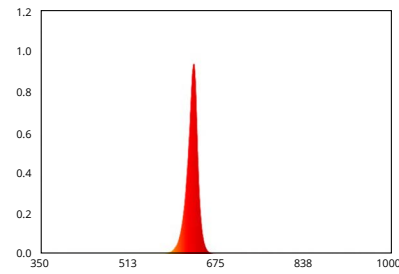

GENERAL SPECIFICATIONS

Optic	Peak Beam Intensity (Candela)	Illuminance (lux @10m)	Measured Output (Lumens)	Raw Output (Lumens)	Output Color
Driving	37,500 cd	375 lux	871 lm	1,130 lm	6000K White
Flood	375 cd	4 lux	871 lm	1,130 lm	6000K White
Fog	5,000 cd	50 lux	871 lm	1,130 lm	6000K White
Combo	16,000 cd	160 lux	871 lm	1,130 lm	6000K White
Spot	91,000 cd	910 lux	871 lm	1,130 lm	6000K White

All data and specifications are nominal values and may vary.

PUBLISHED: 1-26-2021

COLORIMETRIC SPECIFICATIONS

WHITE MAIN BEAM

Spectral Distribution

CHROMATICITY

X=0.3383, Y=0.3274

WHITE BACKLIGHT

Spectral Distribution

CHROMATICITY

X=0.3135, Y=0.3269

RED BACKLIGHT

Spectral Distribution

CHROMATICITY

X=0.6930, Y=0.3064

AMBER BACKLIGHT