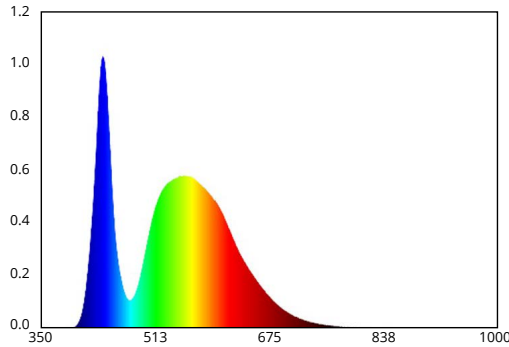

GENERAL SPECIFICATIONS

Optic	Peak Beam Intensity (Candela)	Illuminance (lux @10m)	Measured Output (Lumens)	Raw Output (Lumens)	Output Color
Driving	37,500 cd	375 lux	871 lm	1,130 lm	6000K White
Flood	375 cd	4 lux	871 lm	1,130 lm	6000K White
Fog	5,000 cd	50 lux	871 lm	1,130 lm	6000K White
Combo	16,000 cd	160 lux	871 lm	1,130 lm	6000K White
Spot	91,000 cd	910 lux	871 lm	1,130 lm	6000K White

DD6389 Stage Series 2" Sport White Combo Standard RBL
DD6390 Stage Series 2" Sport White Combo Standard BBL
DD6392 Stage Series 2" Sport White Flood Standard WBL
DD6393 Stage Series 2" Sport White Flood Standard ABL
DD6394 Stage Series 2" Sport White Flood Standard RBL
DD6395 Stage Series 2" Sport White Flood Standard BBL

All data and specifications are nominal values and may vary.

PUBLISHED: 1-26-2021

COLORIMETRIC SPECIFICATIONS

WHITE MAIN BEAM

Spectral Distribution

CHROMATICITY

X=0.3383, Y=0.3274

WHITE BACKLIGHT