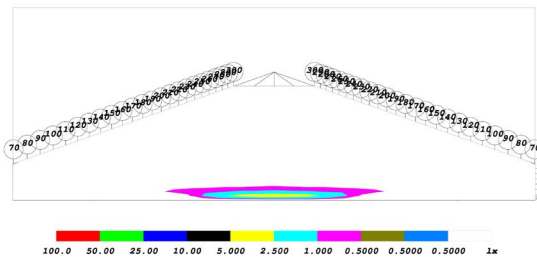

PRODUCT DIMENSIONS

PHOTOMETRIC SPECIFICATIONS

Driving Optic Isolux

Driving Optic Perspective

Driving Optic Isocandela

PUBLISHED: 1-26-2021

PHOTOMETRIC SPECIFICATIONS (cont.)

Fog Optic Isolux

Fog Optic Perspective

Fog Optic Isocandela

Combo Optic Isolux

Combo Optic Perspective

Combo Optic Isocandela

PUBLISHED: 1-26-2021

PHOTOMETRIC SPECIFICATIONS (cont.)

Flood Optic Isolux

Flood Optic Perspective

Flood Optic Isocandela

Spot Optic Isolux

Spot Optic Perspective

Spot Optic Isocandela

PUBLISHED: 1-26-2021