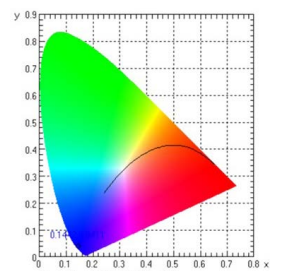

All data and specifications are nominal values and may vary.

PUBLISHED: 1-26-2021

COLORIMETRIC SPECIFICATIONS

WHITE MAIN BEAM

Spectral Distribution

CHROMATICITY

X=0.3383, Y=0.3274

WHITE BACKLIGHT

Spectral Distribution

CHROMATICITY

X=0.3135, Y=0.3269

RED BACKLIGHT

Spectral Distribution

CHROMATICITY

X=0.6930, Y=0.3064

AMBER BACKLIGHT

Spectral Distribution

CHROMATICITY

X=0.5625, Y=0.4304

BLUE BACKLIGHT

Spectral Distribution

CHROMATICITY

X=0.1442, Y=0.0411

PUBLISHED: 1-26-2021

PRODUCT DIMENSIONS

PHOTOMETRIC SPECIFICATIONS

Driving Optic Isolux

Driving Optic Perspective

Driving Optic Isocandela

PUBLISHED: 1-26-2021

PHOTOMETRIC SPECIFICATIONS (cont.)

Fog Optic Isolux