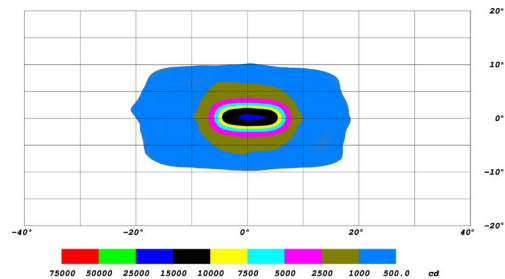

Spectral Distribution

CHROMATICITY

X=0.5625, Y=0.4304

BLUE BACKLIGHT

Spectral Distribution

CHROMATICITY

X=0.1442, Y=0.0411

PUBLISHED: 1-26-2021

PRODUCT DIMENSIONS

PHOTOMETRIC SPECIFICATIONS

Driving Optic Isolux

Driving Optic Perspective

Driving Optic Isocandela

PUBLISHED: 1-26-2021

PHOTOMETRIC SPECIFICATIONS (cont.)

Fog Optic Isolux

Fog Optic Perspective

Fog Optic Isocandela

Combo Optic Isolux

Combo Optic Perspective

Combo Optic Isocandela

PUBLISHED: 1-26-2021

PHOTOMETRIC SPECIFICATIONS (cont.)

Flood Optic Isolux

Flood Optic Perspective

Flood Optic Isocandela

Spot Optic Isolux

Spot Optic Perspective

Spot Optic Isocandela

PUBLISHED: 1-26-2021