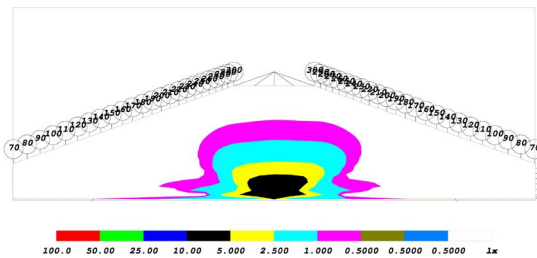

Spectral Distribution

CHROMATICITY

X=0.5625, Y=0.4304

BLUE BACKLIGHT

Spectral Distribution

CHROMATICITY

X=0.1442, Y=0.0411

PUBLISHED: 1-26-2021

PRODUCT DIMENSIONS

PHOTOMETRIC SPECIFICATIONS

Driving Optic Isolux

Driving Optic Perspective

Driving Optic Isocandela

PUBLISHED: 1-26-2021

PHOTOMETRIC SPECIFICATIONS (cont.)

Fog Optic Isolux

Fog Optic Perspective

Fog Optic Isocandela

Combo Optic Isolux

Combo Optic Perspective

Combo Optic Isocandela

PUBLISHED: 1-26-2021

PHOTOMETRIC SPECIFICATIONS (cont.)

Flood Optic Isolux

Flood Optic Perspective

Flood Optic Isocandela

Spot Optic Isolux

Spot Optic Perspective

Spot Optic Isocandela

PUBLISHED: 1-26-2021