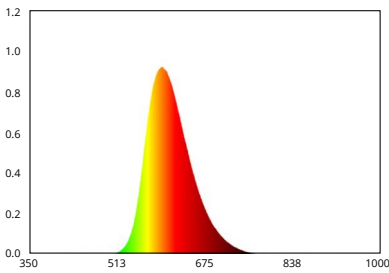

GENERAL SPECIFICATIONS

Optic	Peak Beam Intensity (Candela)	Illuminance (lux @10m)	Measured Output (Lumens)	Raw Output (Lumens)	Output Color
Driving	37,500 cd	375 lux	871 lm	1,130 lm	6000K White
Flood	375 cd	4 lux	871 lm	1,130 lm	6000K White
Fog	5,000 cd	50 lux	871 lm	1,130 lm	6000K White
Combo	16,000 cd	160 lux	871 lm	1,130 lm	6000K White
Spot	91,000 cd	910 lux	871 lm	1,130 lm	6000K White

All data and specifications are nominal values and may vary.

PUBLISHED: 1-26-2021

COLORIMETRIC SPECIFICATIONS

WHITE MAIN BEAM

Spectral Distribution

CHROMATICITY

X=0.3383, Y=0.3274

WHITE BACKLIGHT

Spectral Distribution

CHROMATICITY

X=0.3135, Y=0.3269

RED BACKLIGHT

Spectral Distribution

CHROMATICITY

X=0.6930, Y=0.3064

AMBER BACKLIGHT

Spectral Distribution

CHROMATICITY

X=0.5625, Y=0.4304

BLUE BACKLIGHT

Spectral Distribution

CHROMATICITY

X=0.1442, Y=0.0411

PUBLISHED: 1-26-2021