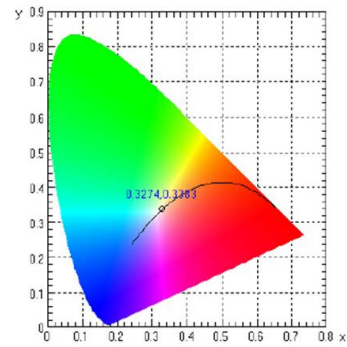

GENERAL SPECIFICATIONS

Optic	Peak Beam Intensity (Candela)	Illuminance (lux @10m)	Measured Output (Lumens)	Raw Output (Lumens)	Output Color
Driving	37,500 cd	375 lux	871 lm	1,130 lm	6000K White
Flood	375 cd	4 lux	871 lm	1,130 lm	6000K White
Fog	5,000 cd	50 lux	871 lm	1,130 lm	6000K White
Combo	16,000 cd	160 lux	871 lm	1,130 lm	6000K White
Spot	91,000 cd	910 lux	871 lm	1,130 lm	6000K White

All data and specifications are nominal values and may vary.

PUBLISHED: 1-26-2021

COLORIMETRIC SPECIFICATIONS

WHITE MAIN BEAM

Spectral Distribution

CHROMATICITY

X=0.3383, Y=0.3274

WHITE BACKLIGHT

Spectral Distribution

CHROMATICITY

X=0.3135, Y=0.3269

RED BACKLIGHT

Spectral Distribution

CHROMATICITY

X=0.6930, Y=0.3064

AMBER BACKLIGHT