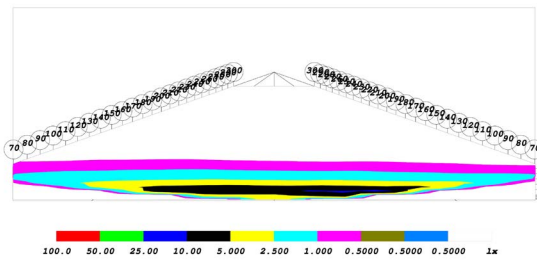

Spectral Distribution

CHROMATICITY

X=0.5625, Y=0.4304

BLUE BACKLIGHT

Spectral Distribution

CHROMATICITY

X=0.1442, Y=0.0411

PUBLISHED: 1-26-2021

PRODUCT DIMENSIONS

PHOTOMETRIC SPECIFICATIONS

Driving Optic Isolux

Driving Optic Perspective

Driving Optic Isocandela

PUBLISHED: 1-26-2021

PHOTOMETRIC SPECIFICATIONS (cont.)

Fog Optic Isolux

Fog Optic Perspective

Fog Optic Isocandela

Combo Optic Isolux

Combo Optic Perspective

Combo Optic Isocandela

PUBLISHED: 1-26-2021

PHOTOMETRIC SPECIFICATIONS (cont.)

Flood Optic Isolux

Flood Optic Perspective

Flood Optic Isocandela

Spot Optic Isolux

Spot Optic Perspective

Spot Optic Isocandela

PUBLISHED: 1-26-2021