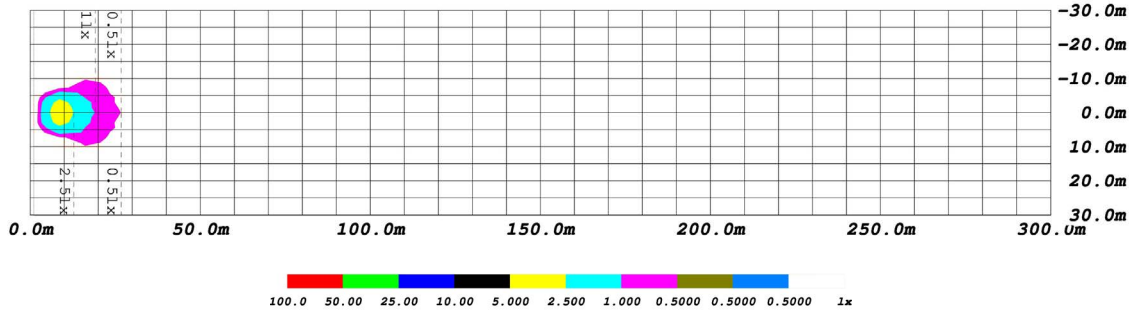

PRODUCT DIMENSIONS

PHOTOMETRIC SPECIFICATIONS

Driving Optic Isolux

Driving Optic Perspective

Driving Optic Isocandela

PUBLISHED: 1-26-2021

PHOTOMETRIC SPECIFICATIONS (cont.)

Fog Optic Isolux

Fog Optic Perspective

Fog Optic Isocandela

Combo Optic Isolux

Combo Optic Perspective

Combo Optic Isocandela

PUBLISHED: 1-26-2021

PHOTOMETRIC SPECIFICATIONS (cont.)

Flood Optic Isolux