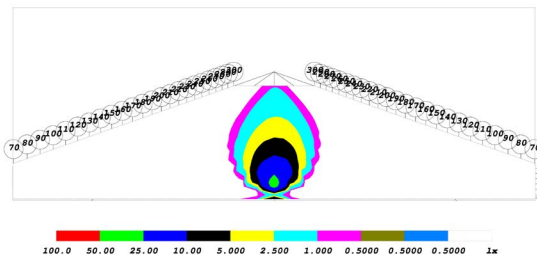

GENERAL SPECIFICATIONS

Optic	Peak Beam Intensity (Candela)	Illuminance (lux @10m)	Measured Output (Lumens)	Raw Output (Lumens)	Output Color
Driving	37,500 cd	375 lux	871 lm	1,130 lm	6000K White
Flood	375 cd	4 lux	871 lm	1,130 lm	6000K White
Fog	5,000 cd	50 lux	871 lm	1,130 lm	6000K White
Combo	16,000 cd	160 lux	871 lm	1,130 lm	6000K White
Spot	91,000 cd	910 lux	871 lm	1,130 lm	6000K White

PRODUCT DIMENSIONS

PHOTOMETRIC SPECIFICATIONS

Driving Optic Isolux

Driving Optic Perspective

Driving Optic Isocandela

PUBLISHED: 1-26-2021

PHOTOMETRIC SPECIFICATIONS (cont.)

Fog Optic Isolux

Fog Optic Perspective

Fog Optic Isocandela

Combo Optic Isolux

Combo Optic Perspective

Combo Optic Isocandela

PUBLISHED: 1-26-2021

PHOTOMETRIC SPECIFICATIONS (cont.)

Flood Optic Isolux

Flood Optic Perspective

Flood Optic Isocandela

Spot Optic Isolux

Spot Optic Perspective

Spot Optic Isocandela

PUBLISHED: 1-26-2021