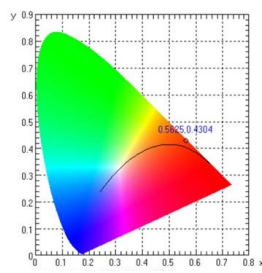

GENERAL SPECIFICATIONS

Optic	Peak Beam Intensity (Candela)	Illuminance (lux @10m)	Measured Output (Lumens)	Raw Output (Lumens)	Output Color
Driving	37,500 cd	375 lux	871 lm	1,130 lm	6000K White
Flood	375 cd	4 lux	871 lm	1,130 lm	6000K White
Fog	5,000 cd	50 lux	871 lm	1,130 lm	6000K White
Combo	16,000 cd	160 lux	871 lm	1,130 lm	6000K White
Spot	91,000 cd	910 lux	871 lm	1,130 lm	6000K White

All data and specifications are nominal values and may vary.

PUBLISHED: 1-26-2021

COLORIMETRIC SPECIFICATIONS

WHITE MAIN BEAM

Spectral Distribution

CHROMATICITY

X=0.3383, Y=0.3274

WHITE BACKLIGHT

Spectral Distribution

CHROMATICITY

X=0.3135, Y=0.3269

RED BACKLIGHT

Spectral Distribution

CHROMATICITY

X=0.6930, Y=0.3064

AMBER BACKLIGHT

Spectral Distribution

CHROMATICITY

X=0.5625, Y=0.4304

BLUE BACKLIGHT

Spectral Distribution

CHROMATICITY

X=0.1442, Y=0.0411

PUBLISHED: 1-26-2021