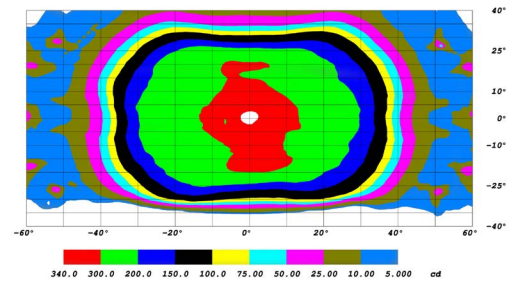

Spectral Distribution

CHROMATICITY

X=0.5625, Y=0.4304

BLUE BACKLIGHT

Spectral Distribution

CHROMATICITY

X=0.1442, Y=0.0411

PUBLISHED: 1-26-2021

PRODUCT DIMENSIONS

PHOTOMETRIC SPECIFICATIONS

Driving Optic Isolux

Driving Optic Perspective

Driving Optic Isocandela

PUBLISHED: 1-26-2021

PHOTOMETRIC SPECIFICATIONS (cont.)

Fog Optic Isolux

Fog Optic Perspective

Fog Optic Isocandela

Combo Optic Isolux

Combo Optic Perspective

Combo Optic Isocandela

PUBLISHED: 1-26-2021

PHOTOMETRIC SPECIFICATIONS (cont.)

Flood Optic Isolux

Flood Optic Perspective

Flood Optic Isocandela

Spot Optic Isolux

Spot Optic Perspective

Spot Optic Isocandela

PUBLISHED: 1-26-2021