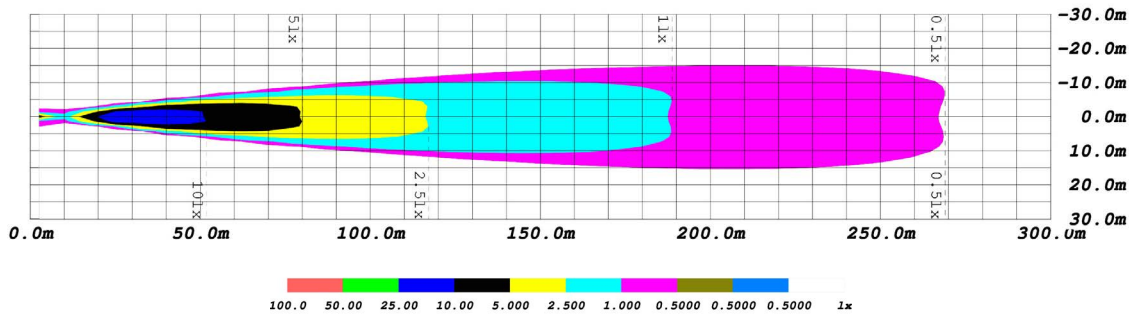

Spectral Distribution

CHROMATICITY

X=0.3135, Y=0.3269

RED BACKLIGHT

Spectral Distribution

CHROMATICITY

X=0.6930, Y=0.3064

AMBER BACKLIGHT

Spectral Distribution

CHROMATICITY

X=0.5625, Y=0.4304

BLUE BACKLIGHT

Spectral Distribution

CHROMATICITY

X=0.1442, Y=0.0411

PUBLISHED: 1-26-2021

PRODUCT DIMENSIONS

PHOTOMETRIC SPECIFICATIONS

Driving Optic Isolux

Driving Optic Perspective

Driving Optic Isocandela

PUBLISHED: 1-26-2021

PHOTOMETRIC SPECIFICATIONS (cont.)

Fog Optic Isolux