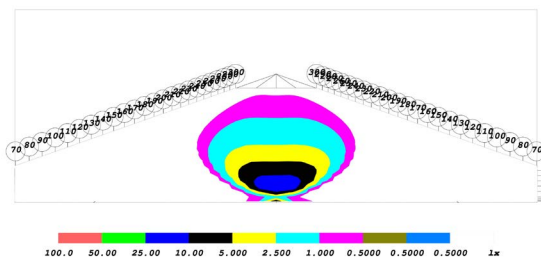

Spectral Distribution

CHROMATICITY

X=0.5625, Y=0.4304

BLUE BACKLIGHT

Spectral Distribution

CHROMATICITY

X=0.1442, Y=0.0411

PUBLISHED: 1-26-2021

PRODUCT DIMENSIONS

PHOTOMETRIC SPECIFICATIONS

Driving Optic Isolux

Driving Optic Perspective

Driving Optic Isocandela

PUBLISHED: 1-26-2021

PHOTOMETRIC SPECIFICATIONS (cont.)

Fog Optic Isolux

Fog Optic Perspective

Fog Optic Isocandela

Combo Optic Isolux

Combo Optic Perspective

Combo Optic Isocandela

PUBLISHED: 1-26-2021

PHOTOMETRIC SPECIFICATIONS (cont.)

Flood Optic Isolux

Flood Optic Perspective

Flood Optic Isocandela

Spot Optic Isolux

Spot Optic Perspective

Spot Optic Isocandela

PUBLISHED: 1-26-2021