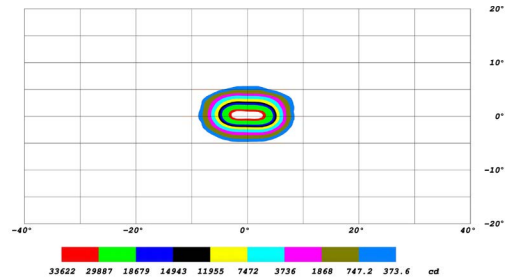

GENERAL SPECIFICATIONS

Optic	Peak Beam Intensity (Candela)	Illuminance (lux @10m)	Measured Output (Lumens)	Raw Output (Lumens)	Output Color
Driving	37,500 cd	375 lux	871 lm	1,130 lm	6000K White
Flood	375 cd	4 lux	871 lm	1,130 lm	6000K White
Fog	5,000 cd	50 lux	871 lm	1,130 lm	6000K White
Combo	16,000 cd	160 lux	871 lm	1,130 lm	6000K White
Spot	91,000 cd	910 lux	871 lm	1,130 lm	6000K White

Spectral Distribution

CHROMATICITY

X=0.5625, Y=0.4304

BLUE BACKLIGHT

Spectral Distribution

CHROMATICITY

X=0.1442, Y=0.0411

PUBLISHED: 1-26-2021

PRODUCT DIMENSIONS

PHOTOMETRIC SPECIFICATIONS

Driving Optic Isolux

Driving Optic Perspective

Driving Optic Isocandela

PUBLISHED: 1-26-2021

PHOTOMETRIC SPECIFICATIONS (cont.)

Fog Optic Isolux

Fog Optic Perspective

Fog Optic Isocandela

Combo Optic Isolux

Combo Optic Perspective

Combo Optic Isocandela

PUBLISHED: 1-26-2021

PHOTOMETRIC SPECIFICATIONS (cont.)

Flood Optic Isolux