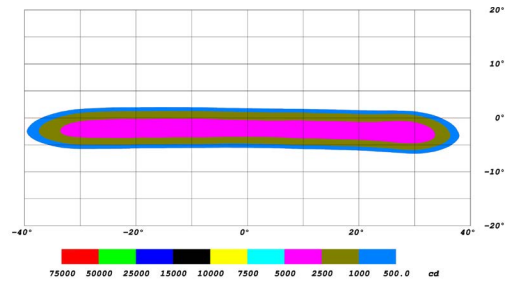

Spectral Distribution

CHROMATICITY

X=0.3135, Y=0.3269

RED BACKLIGHT

Spectral Distribution

CHROMATICITY

X=0.6930, Y=0.3064

AMBER BACKLIGHT

Spectral Distribution

CHROMATICITY

X=0.5625, Y=0.4304

BLUE BACKLIGHT

Spectral Distribution

CHROMATICITY

X=0.1442, Y=0.0411

PUBLISHED: 1-26-2021

PRODUCT DIMENSIONS

PHOTOMETRIC SPECIFICATIONS

Driving Optic Isolux

Driving Optic Perspective

Driving Optic Isocandela

PUBLISHED: 1-26-2021

PHOTOMETRIC SPECIFICATIONS (cont.)

Fog Optic Isolux

Fog Optic Perspective

Fog Optic Isocandela

Combo Optic Isolux

Combo Optic Perspective

Combo Optic Isocandela

PUBLISHED: 1-26-2021

PHOTOMETRIC SPECIFICATIONS (cont.)

Flood Optic Isolux