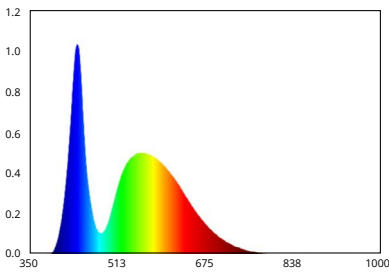

GENERAL SPECIFICATIONS

Optic	Peak Beam Intensity (Candela)	Illuminance (lux @10m)	Measured Output (Lumens)	Raw Output (Lumens)	Output Color
Driving	37,500 cd	375 lux	871 lm	1,130 lm	6000K White
Flood	375 cd	4 lux	871 lm	1,130 lm	6000K White
Fog	5,000 cd	50 lux	871 lm	1,130 lm	6000K White
Combo	16,000 cd	160 lux	871 lm	1,130 lm	6000K White
Spot	91,000 cd	910 lux	871 lm	1,130 lm	6000K White

All data and specifications are nominal values and may vary.

PUBLISHED: 1-26-2021

COLORIMETRIC SPECIFICATIONS

WHITE MAIN BEAM

Spectral Distribution

CHROMATICITY

X=0.3383, Y=0.3274

WHITE BACKLIGHT

Spectral Distribution

CHROMATICITY

X=0.3135, Y=0.3269

RED BACKLIGHT

Spectral Distribution

CHROMATICITY

X=0.6930, Y=0.3064

AMBER BACKLIGHT

Spectral Distribution

CHROMATICITY

X=0.5625, Y=0.4304

BLUE BACKLIGHT

Spectral Distribution

CHROMATICITY

X=0.1442, Y=0.0411

PUBLISHED: 1-26-2021