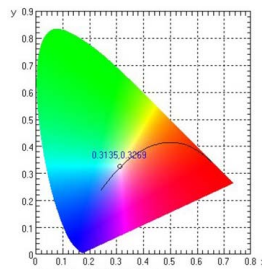

GENERAL SPECIFICATIONS

Optic	Peak Beam Intensity (Candela)	Illuminance (lux @10m)	Measured Output (Lumens)	Raw Output (Lumens)	Output Color
Driving	37,500 cd	375 lux	871 lm	1,130 lm	6000K White
Flood	375 cd	4 lux	871 lm	1,130 lm	6000K White
Fog	5,000 cd	50 lux	871 lm	1,130 lm	6000K White
Combo	16,000 cd	160 lux	871 lm	1,130 lm	6000K White
Spot	91,000 cd	910 lux	871 lm	1,130 lm	6000K White

All data and specifications are nominal values and may vary.

PUBLISHED: 1-26-2021

COLORIMETRIC SPECIFICATIONS

WHITE MAIN BEAM

Spectral Distribution

CHROMATICITY

X=0.3383, Y=0.3274

WHITE BACKLIGHT

Spectral Distribution

CHROMATICITY

X=0.3135, Y=0.3269

RED BACKLIGHT

Spectral Distribution

CHROMATICITY

X=0.6930, Y=0.3064

AMBER BACKLIGHT