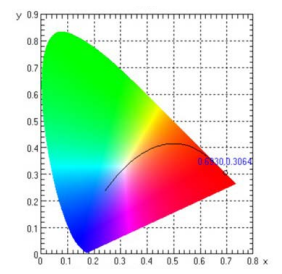

GENERAL SPECIFICATIONS

Optic	Peak Beam Intensity (Candela)	Illuminance (lux @10m)	Measured Output (Lumens)	Raw Output (Lumens)	Output Color
Driving	37,500 cd	375 lux	871 lm	1,130 lm	6000K White
Flood	375 cd	4 lux	871 lm	1,130 lm	6000K White
Fog	5,000 cd	50 lux	871 lm	1,130 lm	6000K White
Combo	16,000 cd	160 lux	871 lm	1,130 lm	6000K White
Spot	91,000 cd	910 lux	871 lm	1,130 lm	6000K White

All data and specifications are nominal values and may vary.

PUBLISHED: 1-26-2021

COLORIMETRIC SPECIFICATIONS

WHITE MAIN BEAM

Spectral Distribution

CHROMATICITY

X=0.3383, Y=0.3274

WHITE BACKLIGHT

Spectral Distribution

CHROMATICITY

X=0.3135, Y=0.3269

RED BACKLIGHT

Spectral Distribution

CHROMATICITY

X=0.6930, Y=0.3064

AMBER BACKLIGHT

Spectral Distribution

CHROMATICITY

X=0.5625, Y=0.4304

BLUE BACKLIGHT

Spectral Distribution

CHROMATICITY

X=0.1442, Y=0.0411

PUBLISHED: 1-26-2021