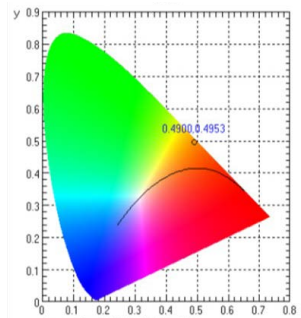

## GENERAL SPECIFICATIONS

Optic	Peak Beam Intensity (Candela)	Illuminance (lux @10m)	Measured Output (Lumens)	Raw Output (Lumens)	Output Color
Combo	24,000 cd	240 lux	1858 lm	2610 lm	Selective Yellow
Flood	650 cd	7 lux	1858 lm	2610 lm	Selective Yellow
Fog	7,500 cd	75 lux	1858 lm	2610 lm	Selective Yellow

## COLORIMETRIC SPECIFICATIONS

**YELLOW MAIN BEAM**

Spectral Distribution

**CHROMATICITY**

X=0.49, Y=0.4953

**AMBER BACKLIGHT**

Spectral Distribution

**CHROMATICITY**