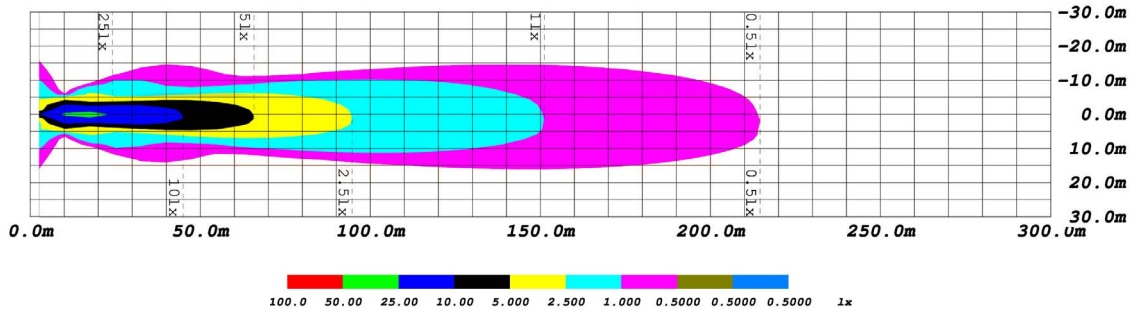

## COLORIMETRIC SPECIFICATIONS

**YELLOW MAIN BEAM**

Spectral Distribution

**CHROMATICITY**

X=0.49, Y=0.4953

**AMBER BACKLIGHT**

Spectral Distribution

**CHROMATICITY**

X=0.5625, Y=0.4304

## PRODUCT DIMENSIONS

PUBLISHED: 1-26-2021

PHOTOMETRIC SPECIFICATIONS

Combo Optic Isolux

Combo Optic Perspective

Combo Optic Isocandela

Flood Optic Isolux

Flood Optic Perspective