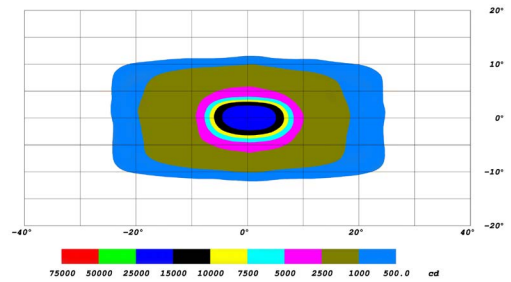

## COLORIMETRIC SPECIFICATIONS

**YELLOW MAIN BEAM**

Spectral Distribution

**CHROMATICITY**

X=0.49, Y=0.4953

**AMBER BACKLIGHT**

Spectral Distribution

**CHROMATICITY**

X=0.5625, Y=0.4304

## PRODUCT DIMENSIONS

PUBLISHED: 1-26-2021

PHOTOMETRIC SPECIFICATIONS

Combo Optic Isolux

Combo Optic Perspective

Combo Optic Isocandela

Flood Optic Isolux

Flood Optic Perspective

Flood Optic Isocandela

PUBLISHED: 1-26-2021

PHOTOMETRIC SPECIFICATIONS

Fog Optic Isolux

Fog Optic Perspective

Fog Optic Isocandela

PUBLISHED: 1-26-2021