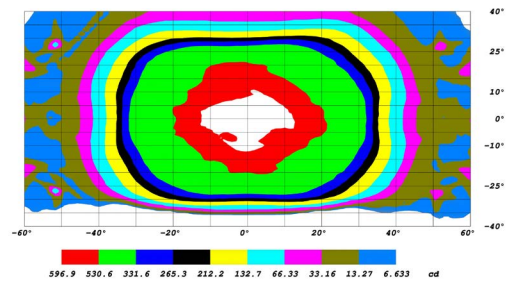

## COLORIMETRIC SPECIFICATIONS

**YELLOW MAIN BEAM**

Spectral Distribution

**CHROMATICITY**

X=0.49, Y=0.4953

**AMBER BACKLIGHT**

Spectral Distribution

**CHROMATICITY**

X=0.5625, Y=0.4304

## PRODUCT DIMENSIONS

PUBLISHED: 1-26-2021

PHOTOMETRIC SPECIFICATIONS

Combo Optic Isolux

Combo Optic Perspective

Combo Optic Isocandela

Flood Optic Isolux

Flood Optic Perspective

Flood Optic Isocandela

PUBLISHED: 1-26-2021

PHOTOMETRIC SPECIFICATIONS

Fog Optic Isolux

Fog Optic Perspective

Fog Optic Isocandela

PUBLISHED: 1-26-2021