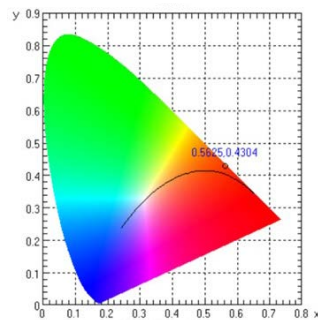

## GENERAL SPECIFICATIONS

Optic	Peak Beam Intensity (Candela)	Illuminance (lux @10m)	Measured Output (Lumens)	Raw Output (Lumens)	Output Color
Combo	24,000 cd	240 lux	1858 lm	2610 lm	Selective Yellow
Flood	650 cd	7 lux	1858 lm	2610 lm	Selective Yellow
Fog	7,500 cd	75 lux	1858 lm	2610 lm	Selective Yellow

## COLORIMETRIC SPECIFICATIONS

**YELLOW MAIN BEAM**

Spectral Distribution

**CHROMATICITY**

X=0.49, Y=0.4953

**AMBER BACKLIGHT**

Spectral Distribution

**CHROMATICITY**

X=0.5625, Y=0.4304