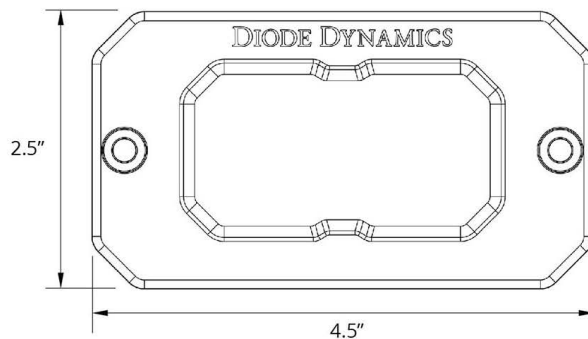

### Dimensions & Weight:

**Length:** 12.5" **Width:** 5" **Height:** 3.5"

**Weight:** 1.15 lbs (single), 1.9 lbs (pair)

SKUs: Append "S" to the end of each SKU for single and "P" for pair

DD6433 Stage Series 2" Pro Yellow Fog Flush ABL  
DD6438 Stage Series 2" Pro Yellow Flood Flush ABL  
DD6735 Stage Series 2" Pro Yellow Combo Flush ABL

## COLORIMETRIC SPECIFICATIONS

**YELLOW MAIN BEAM**

Spectral Distribution

**CHROMATICITY**

X=0.49, Y=0.4953

**AMBER BACKLIGHT**

Spectral Distribution

**CHROMATICITY**

X=0.5625, Y=0.4304

## PRODUCT DIMENSIONS

PUBLISHED: 1-26-2021

PHOTOMETRIC SPECIFICATIONS

Combo Optic Isolux

Combo Optic Perspective

Combo Optic Isocandela

Flood Optic Isolux

Flood Optic Perspective