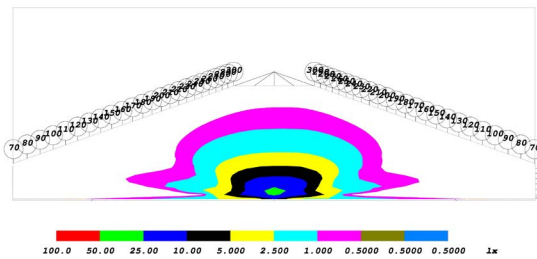

## COLORIMETRIC SPECIFICATIONS

**YELLOW MAIN BEAM**

Spectral Distribution

**CHROMATICITY**

X=0.49, Y=0.4953

**AMBER BACKLIGHT**

Spectral Distribution

**CHROMATICITY**

## PRODUCT DIMENSIONS

PUBLISHED: 1-26-2021

PHOTOMETRIC SPECIFICATIONS

Combo Optic Isolux

Combo Optic Perspective

Combo Optic Isocandela

Flood Optic Isolux

Flood Optic Perspective

Flood Optic Isocandela

PUBLISHED: 1-26-2021

PHOTOMETRIC SPECIFICATIONS

Fog Optic Isolux

Fog Optic Perspective

Fog Optic Isocandela

PUBLISHED: 1-26-2021