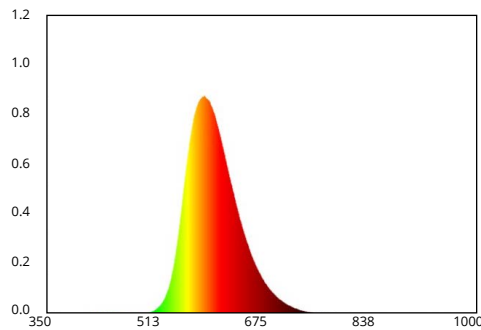

## GENERAL SPECIFICATIONS

Optic	Peak Beam Intensity (Candela)	Illuminance (lux @10m)	Measured Output (Lumens)	Raw Output (Lumens)	Output Color
Combo	24,000 cd	240 lux	1858 lm	2610 lm	Selective Yellow
Flood	650 cd	7 lux	1858 lm	2610 lm	Selective Yellow
Fog	7,500 cd	75 lux	1858 lm	2610 lm	Selective Yellow

## COLORIMETRIC SPECIFICATIONS

**YELLOW MAIN BEAM**

Spectral Distribution

**CHROMATICITY**

X=0.49, Y=0.4953

**AMBER BACKLIGHT**

Spectral Distribution

**CHROMATICITY**

X=0.5625, Y=0.4304