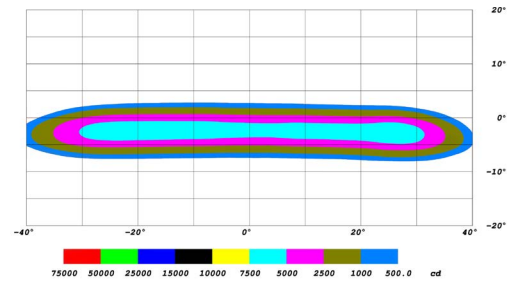

## GENERAL SPECIFICATIONS

Optic	Peak Beam Intensity (Candela)	Illuminance (lux @10m)	Measured Output (Lumens)	Raw Output (Lumens)	Output Color
Combo	24,000 cd	240 lux	1858 lm	2610 lm	Selective Yellow
Flood	650 cd	7 lux	1858 lm	2610 lm	Selective Yellow
Fog	7,500 cd	75 lux	1858 lm	2610 lm	Selective Yellow

## COLORIMETRIC SPECIFICATIONS

**YELLOW MAIN BEAM**

Spectral Distribution

**CHROMATICITY**

X=0.49, Y=0.4953

**AMBER BACKLIGHT**

Spectral Distribution

**CHROMATICITY**

## PRODUCT DIMENSIONS

PUBLISHED: 1-26-2021

PHOTOMETRIC SPECIFICATIONS

Combo Optic Isolux

Combo Optic Perspective

Combo Optic Isocandela

Flood Optic Isolux

Flood Optic Perspective

Flood Optic Isocandela

PUBLISHED: 1-26-2021

PHOTOMETRIC SPECIFICATIONS

Fog Optic Isolux

Fog Optic Perspective

Fog Optic Isocandela

PUBLISHED: 1-26-2021