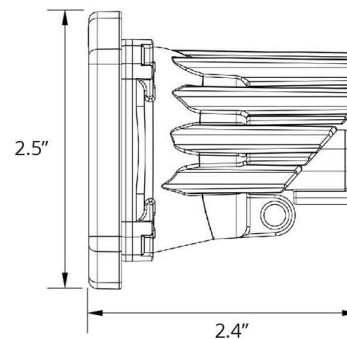

### Dimensions & Weight:

**Length:** 12.5" **Width:** 5" **Height:** 3.5"

**Weight:** 1.15 lbs (single), 1.9 lbs (pair)

SKUs: Append "S" to the end of each SKU for single and "P" for pair

DD6433 Stage Series 2" Pro Yellow Fog Flush ABL  
DD6438 Stage Series 2" Pro Yellow Flood Flush ABL  
DD6735 Stage Series 2" Pro Yellow Combo Flush ABL

## COLORIMETRIC SPECIFICATIONS

**YELLOW MAIN BEAM**

Spectral Distribution

**CHROMATICITY**

X=0.49, Y=0.4953

**AMBER BACKLIGHT**

Spectral Distribution

**CHROMATICITY**

X=0.5625, Y=0.4304

## PRODUCT DIMENSIONS

PUBLISHED: 1-26-2021

PHOTOMETRIC SPECIFICATIONS

Combo Optic Isolux

Combo Optic Perspective

Combo Optic Isocandela

Flood Optic Isolux

Flood Optic Perspective