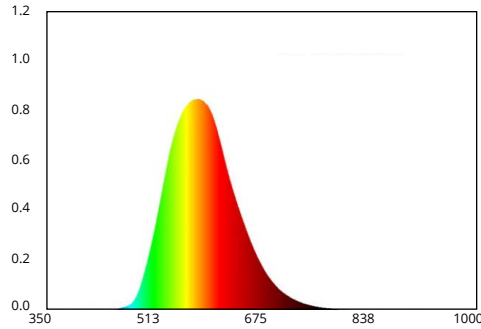

## GENERAL SPECIFICATIONS

Optic	Peak Beam Intensity (Candela)	Illuminance (lux @10m)	Measured Output (Lumens)	Raw Output (Lumens)	Output Color
Combo	24,000 cd	240 lux	1858 lm	2610 lm	Selective Yellow
Flood	650 cd	7 lux	1858 lm	2610 lm	Selective Yellow
Fog	7,500 cd	75 lux	1858 lm	2610 lm	Selective Yellow

### Dimensions & Weight:

**Length:** 12.5" **Width:** 5" **Height:** 3.5"

**Weight:** 1.15 lbs (single), 1.9 lbs (pair)

SKUs: Append "S" to the end of each SKU for single and "P" for pair

DD6433 Stage Series 2" Pro Yellow Fog Flush ABL  
DD6438 Stage Series 2" Pro Yellow Flood Flush ABL  
DD6735 Stage Series 2" Pro Yellow Combo Flush ABL

## COLORIMETRIC SPECIFICATIONS

**YELLOW MAIN BEAM**

Spectral Distribution

**CHROMATICITY**

X=0.49, Y=0.4953

**AMBER BACKLIGHT**

Spectral Distribution

**CHROMATICITY**