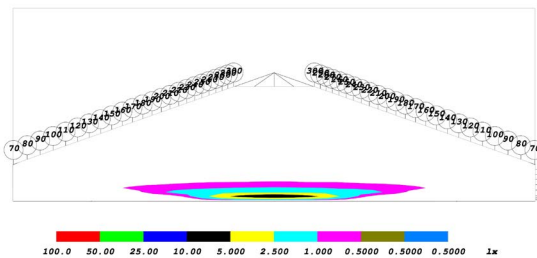

## COLORIMETRIC SPECIFICATIONS

**YELLOW MAIN BEAM**

Spectral Distribution

**CHROMATICITY**

X=0.49, Y=0.4953

**AMBER BACKLIGHT**

Spectral Distribution

**CHROMATICITY**

X=0.5625, Y=0.4304

## PRODUCT DIMENSIONS

PUBLISHED: 1-26-2021

PHOTOMETRIC SPECIFICATIONS

Combo Optic Isolux

Combo Optic Perspective

Combo Optic Isocandela

Flood Optic Isolux

Flood Optic Perspective

Flood Optic Isocandela

PUBLISHED: 1-26-2021

PHOTOMETRIC SPECIFICATIONS

Fog Optic Isolux

Fog Optic Perspective

Fog Optic Isocandela

PUBLISHED: 1-26-2021