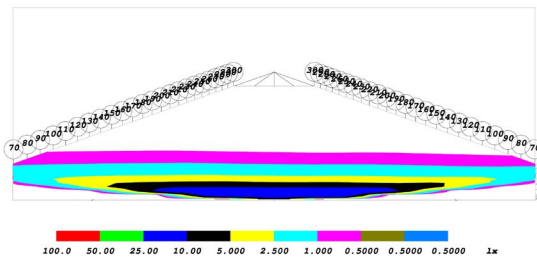

## COLORIMETRIC SPECIFICATIONS

**YELLOW MAIN BEAM**

Spectral Distribution

**CHROMATICITY**

X=0.49, Y=0.4953

**AMBER BACKLIGHT**

Spectral Distribution

**CHROMATICITY**

## PRODUCT DIMENSIONS

PUBLISHED: 1-26-2021

PHOTOMETRIC SPECIFICATIONS

Combo Optic Isolux

Combo Optic Perspective

Combo Optic Isocandela

Flood Optic Isolux

Flood Optic Perspective

Flood Optic Isocandela

PUBLISHED: 1-26-2021

PHOTOMETRIC SPECIFICATIONS

Fog Optic Isolux

Fog Optic Perspective

Fog Optic Isocandela

PUBLISHED: 1-26-2021