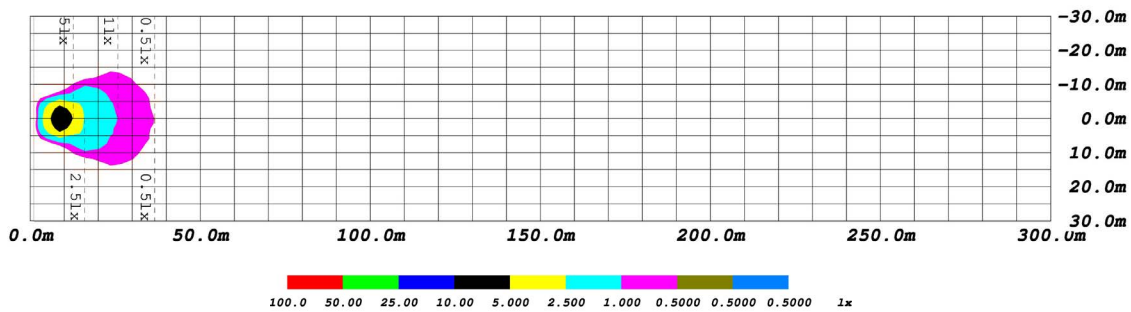

## COLORIMETRIC SPECIFICATIONS

**YELLOW MAIN BEAM**

Spectral Distribution

**CHROMATICITY**

X=0.49, Y=0.4953

**AMBER BACKLIGHT**

Spectral Distribution

**CHROMATICITY**

X=0.5625, Y=0.4304

## PRODUCT DIMENSIONS

PUBLISHED: 1-26-2021

PHOTOMETRIC SPECIFICATIONS

Combo Optic Isolux

Combo Optic Perspective

Combo Optic Isocandela

Flood Optic Isolux

Flood Optic Perspective