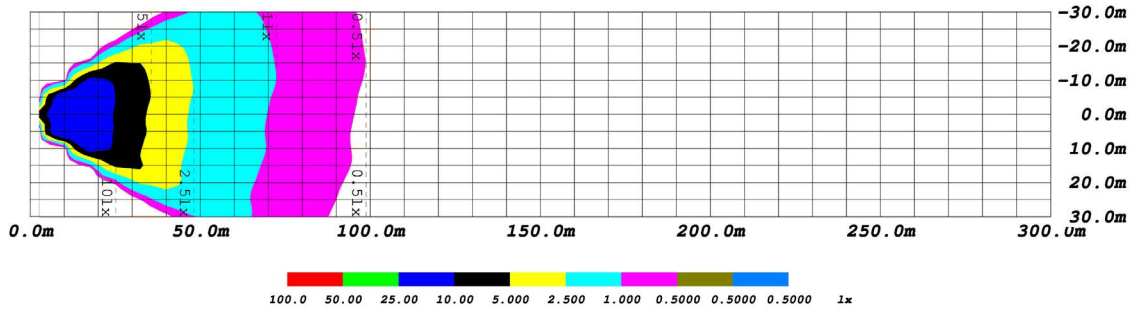

## COLORIMETRIC SPECIFICATIONS

**YELLOW MAIN BEAM**

Spectral Distribution

**CHROMATICITY**

X=0.49, Y=0.4953

**AMBER BACKLIGHT**

Spectral Distribution

**CHROMATICITY**

X=0.5625, Y=0.4304

## PRODUCT DIMENSIONS

PUBLISHED: 1-26-2021

PHOTOMETRIC SPECIFICATIONS

Combo Optic Isolux

Combo Optic Perspective

Combo Optic Isocandela

Flood Optic Isolux

Flood Optic Perspective

Flood Optic Isocandela

PUBLISHED: 1-26-2021

PHOTOMETRIC SPECIFICATIONS

Fog Optic Isolux

Fog Optic Perspective

Fog Optic Isocandela

PUBLISHED: 1-26-2021