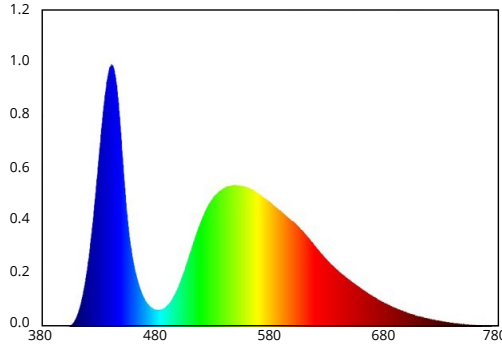

GENERAL SPECIFICATIONS

| Optic | Peak Beam Intensity (Candela) | Illuminance (lux @10m) | Raw Lumens | Output Color |
|---------|-------------------------------|------------------------|------------|--------------|
| SAE Fog | 6,000 cd | 57 lux | 1,980 lm | 6000K White |

Length: 7.5" **Width:** 4.5" **Height:** 3"

Weight: 0.7 lbs (single), 1.2 lbs (pair)

SKUs: Append "S" to the end of each SKU for single and "P" for pair

DD6846 SSC1 SAE/DOT Fog White Standard WBL

DD6847 SSC1 SAE/DOT Fog White Standard ABL

All data and specifications are nominal values and may vary.

PUBLISHED: 12-6-2023

COLORIMETRIC SPECIFICATIONS

WHITE MAIN BEAM

Spectral Distribution

CHROMATICITY

X=0.3208, Y=0.3272

WHITE BACKLIGHT

Spectral Distribution

CHROMATICITY

X=0.3123, Y=0.3214

AMBER BACKLIGHT

Spectral Distribution

CHROMATICITY

X=0.5615, Y=0.4306

PRODUCT DIMENSIONS