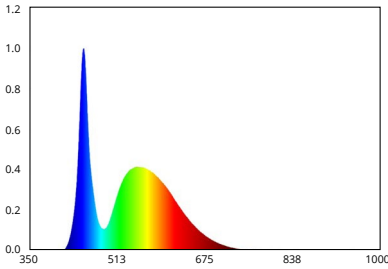

GENERAL SPECIFICATIONS

| Optic | Peak Beam Intensity (Candela) | Illuminance (lux @10m) | Raw Lumens | Output Color |
|---------|-------------------------------|------------------------|------------|--------------|
| SAE Fog | 6,000 cd | 57 lux | 1,980 lm | 6000K White |

All data and specifications are nominal values and may vary.

PUBLISHED: 12-6-2023

COLORIMETRIC SPECIFICATIONS

WHITE MAIN BEAM

Spectral Distribution

CHROMATICITY

X=0.3208, Y=0.3272

WHITE BACKLIGHT

Spectral Distribution

CHROMATICITY

X=0.3123, Y=0.3214

AMBER BACKLIGHT

Spectral Distribution

CHROMATICITY

X=0.5615, Y=0.4306

PRODUCT DIMENSIONS