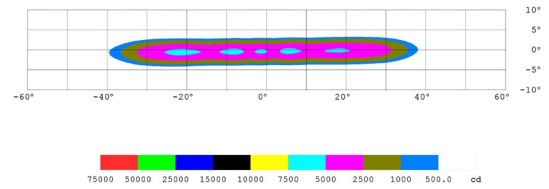

GENERAL SPECIFICATIONS

| Optic | Peak Beam Intensity (Candela) | Illuminance (lux @10m) | Raw Lumens | Output Color |
|---------|-------------------------------|------------------------|------------|--------------|
| SAE Fog | 6,000 cd | 57 lux | 1,980 lm | 6000K White |

All data and specifications are nominal values and may vary.

PUBLISHED: 12-6-2023

COLORIMETRIC SPECIFICATIONS

WHITE MAIN BEAM

Spectral Distribution

CHROMATICITY

X=0.3208, Y=0.3272

WHITE BACKLIGHT

Spectral Distribution

CHROMATICITY

X=0.3123, Y=0.3214

AMBER BACKLIGHT

Spectral Distribution

CHROMATICITY

X=0.5615, Y=0.4306

PRODUCT DIMENSIONS

PUBLISHED: 12-6-2023

PHOTOMETRIC SPECIFICATIONS

SAE Fog Optic Isolux

SAE Fog Optic Perspective

SAE Fog Optic Isocandela

PUBLISHED: 12-6-2023