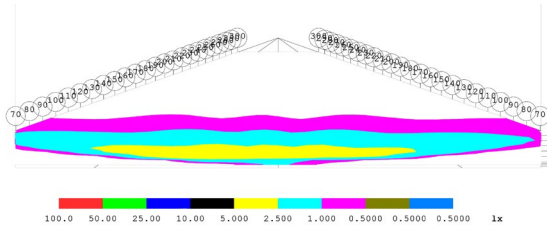

GENERAL SPECIFICATIONS

| Optic | Peak Beam Intensity (Candela) | Illuminance (lux @10m) | Raw Lumens | Output Color |
|---------|-------------------------------|------------------------|------------|--------------|
| SAE Fog | 6,000 cd | 57 lux | 1,980 lm | 6000K White |

All data and specifications are nominal values and may vary.

PUBLISHED: 12-6-2023

COLORIMETRIC SPECIFICATIONS

WHITE MAIN BEAM

Spectral Distribution

CHROMATICITY

X=0.3208, Y=0.3272

WHITE BACKLIGHT

Spectral Distribution

CHROMATICITY

X=0.3123, Y=0.3214

AMBER BACKLIGHT

Spectral Distribution

CHROMATICITY

X=0.5615, Y=0.4306

PRODUCT DIMENSIONS

PUBLISHED: 12-6-2023

PHOTOMETRIC SPECIFICATIONS

SAE Fog Optic Isolux

SAE Fog Optic Perspective

SAE Fog Optic Isocandela

PUBLISHED: 12-6-2023