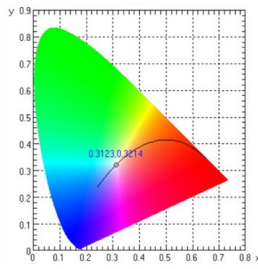

GENERAL SPECIFICATIONS

| Optic | Peak Beam Intensity (Candela) | Illuminance (lux @10m) | Raw Lumens | Output Color |
|---------|-------------------------------|------------------------|------------|--------------|
| SAE Fog | 6,000 cd | 57 lux | 1,980 lm | 6000K White |

All data and specifications are nominal values and may vary.

PUBLISHED: 12-6-2023

COLORIMETRIC SPECIFICATIONS

WHITE MAIN BEAM

Spectral Distribution

CHROMATICITY

X=0.3208, Y=0.3272

WHITE BACKLIGHT

Spectral Distribution

CHROMATICITY

X=0.3123, Y=0.3214

AMBER BACKLIGHT

Spectral Distribution

CHROMATICITY

X=0.5615, Y=0.4306

PRODUCT DIMENSIONS