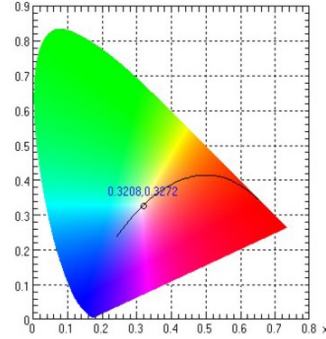

GENERAL SPECIFICATIONS

| Optic | Peak Beam Intensity (Candela) | Illuminance (lux @10m) | Raw Lumens | Output Color |
|---------|-------------------------------|------------------------|------------|--------------|
| SAE Fog | 6,000 cd | 57 lux | 1,980 lm | 6000K White |

All data and specifications are nominal values and may vary.

PUBLISHED: 12-6-2023

COLORIMETRIC SPECIFICATIONS

WHITE MAIN BEAM

Spectral Distribution

CHROMATICITY

X=0.3208, Y=0.3272

WHITE BACKLIGHT

Spectral Distribution

CHROMATICITY

X=0.3123, Y=0.3214

AMBER BACKLIGHT

Spectral Distribution

CHROMATICITY

X=0.5615, Y=0.4306

PRODUCT DIMENSIONS