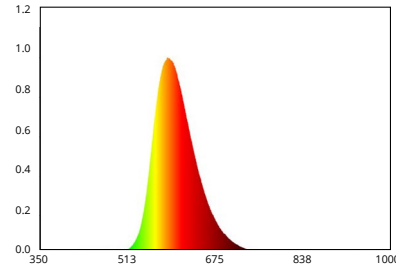

GENERAL SPECIFICATIONS

| Optic | Peak Beam Intensity (Candela) | Illuminance (lux @10m) | Raw Lumens | Output Color |
|---------|-------------------------------|------------------------|------------|--------------|
| SAE Fog | 6,000 cd | 57 lux | 1,980 lm | 6000K White |

All data and specifications are nominal values and may vary.

PUBLISHED: 12-6-2023

COLORIMETRIC SPECIFICATIONS

WHITE MAIN BEAM

Spectral Distribution

CHROMATICITY

X=0.3208, Y=0.3272

WHITE BACKLIGHT

Spectral Distribution

CHROMATICITY

X=0.3123, Y=0.3214

AMBER BACKLIGHT

Spectral Distribution

CHROMATICITY

X=0.5615, Y=0.4306

PRODUCT DIMENSIONS