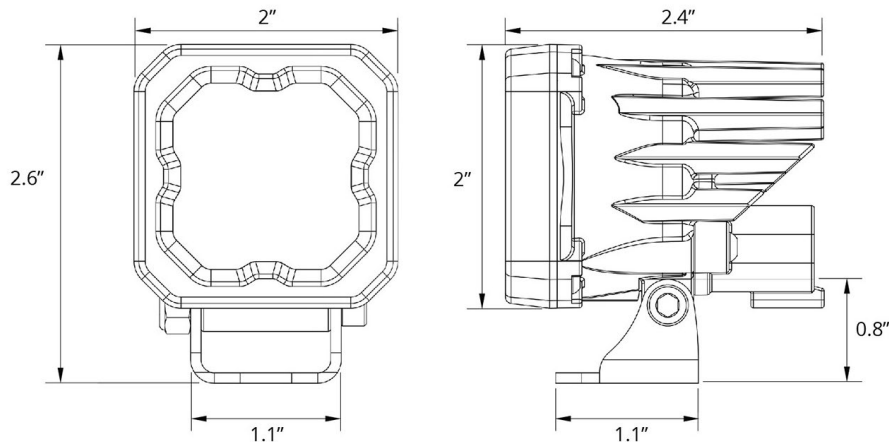

Length: 7.5" **Width:** 4.5" **Height:** 3"

Weight: 0.7 lbs (single), 1.2 lbs (pair)

SKUs: Append "S" to the end of each SKU for single and "P" for pair

DD6846 SSC1 SAE/DOT Fog White Standard WBL

DD6847 SSC1 SAE/DOT Fog White Standard ABL

Spectral Distribution

CHROMATICITY

X=0.3123, Y=0.3214

AMBER BACKLIGHT

Spectral Distribution

CHROMATICITY

X=0.5615, Y=0.4306

PRODUCT DIMENSIONS