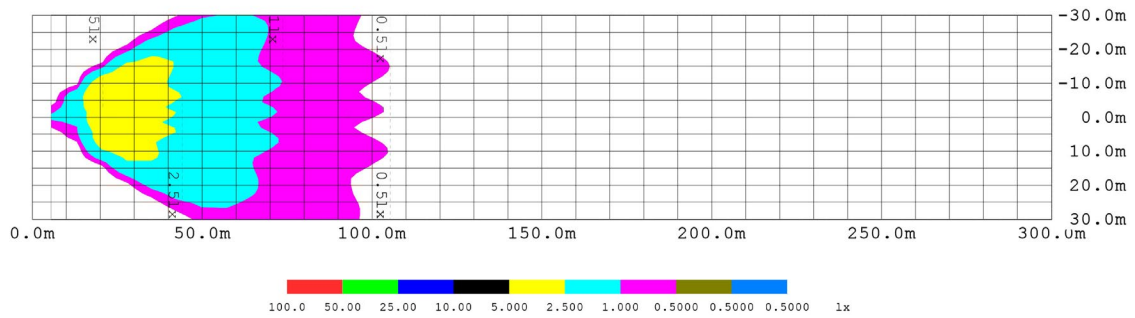

PHOTOMETRIC SPECIFICATIONS

SAE Fog Optic Isolux