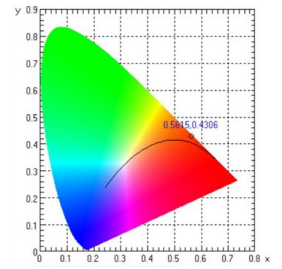

GENERAL SPECIFICATIONS

| Optic | Peak Beam Intensity (Candela) | Illuminance (lux @10m) | Raw Lumens | Output Color |
|---------|-------------------------------|------------------------|------------|--------------|
| SAE Fog | 6,000 cd | 57 lux | 1,980 lm | 6000K White |

All data and specifications are nominal values and may vary.

PUBLISHED: 12-6-2023

COLORIMETRIC SPECIFICATIONS

WHITE MAIN BEAM

Spectral Distribution

CHROMATICITY

X=0.3208, Y=0.3272

WHITE BACKLIGHT

Spectral Distribution

CHROMATICITY

X=0.3123, Y=0.3214

AMBER BACKLIGHT

Spectral Distribution

CHROMATICITY

X=0.5615, Y=0.4306

PRODUCT DIMENSIONS