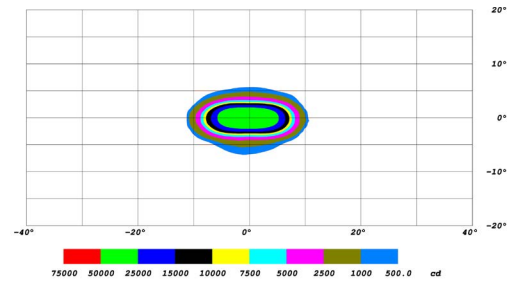

## GENERAL SPECIFICATIONS

Optic	Peak Beam Intensity (Candela)	Illuminance (lux @10m)	Measured Output (Lumens)	Raw Output (Lumens)	Output Color
Driving	53,500 cd	535 lux	1,300 lm	1,930 lm	Selective Yellow
Flood	1,600 cd	16 lux	1,300 lm	1,930 lm	Selective Yellow
Fog	9,050 cd	91 lux	1,300 lm	1,930 lm	Selective Yellow
Combo	28,100 cd	281 lux	1,300 lm	1,930 lm	Selective Yellow
Spot	149,000 cd	1,490 lux	1,300 lm	1,930 lm	Selective Yellow

## COLORIMETRIC SPECIFICATIONS

## PRODUCT DIMENSIONS

PUBLISHED: 2-24-2021

PHOTOMETRIC SPECIFICATIONS

Driving Optic Isolux

Driving Optic Perspective

Driving Optic Isocandela

Fog Optic Isolux

Fog Optic Perspective

Fog Optic Isocandela

PUBLISHED: 2-24-2021

PHOTOMETRIC SPECIFICATIONS (cont.)

Combo Optic Isolux

Combo Optic Perspective

Combo Optic Isocandela

Flood Optic Isolux

Flood Optic Perspective