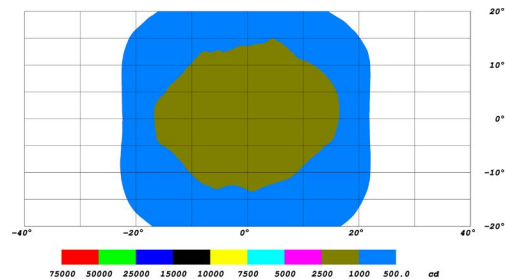

Flood Optic Isocandela