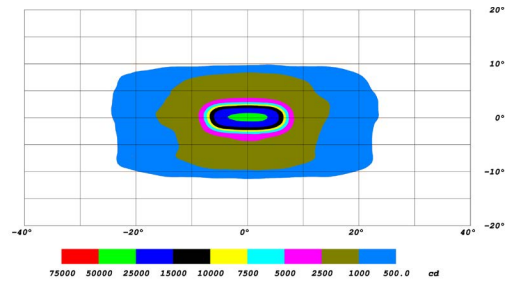

## COLORIMETRIC SPECIFICATIONS

## PRODUCT DIMENSIONS

PUBLISHED: 2-24-2021

PHOTOMETRIC SPECIFICATIONS

Driving Optic Isolux

Driving Optic Perspective

Driving Optic Isocandela

Fog Optic Isolux

Fog Optic Perspective

Fog Optic Isocandela

PUBLISHED: 2-24-2021

PHOTOMETRIC SPECIFICATIONS (cont.)

Combo Optic Isolux

Combo Optic Perspective

Combo Optic Isocandela

Flood Optic Isolux

Flood Optic Perspective

## PHOTOMETRIC SPECIFICATIONS (cont.)

Spot Optic Isolux

Spot Optic Perspective

Spot Optic Isocandela