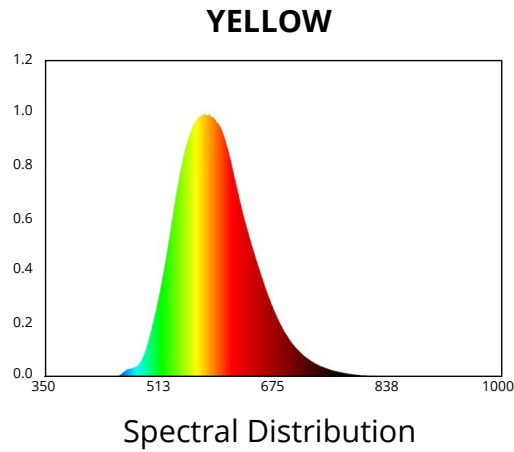

COLORIMETRIC SPECIFICATIONS