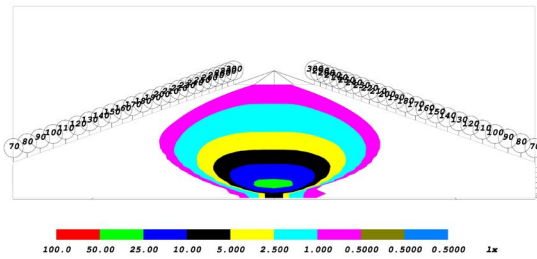

## COLORIMETRIC SPECIFICATIONS

## PRODUCT DIMENSIONS

PUBLISHED: 2-24-2021

PHOTOMETRIC SPECIFICATIONS

Driving Optic Isolux

Driving Optic Perspective

Driving Optic Isocandela

Fog Optic Isolux

Fog Optic Perspective

Fog Optic Isocandela

PUBLISHED: 2-24-2021

PHOTOMETRIC SPECIFICATIONS (cont.)

Combo Optic Isolux

Combo Optic Perspective

Combo Optic Isocandela

Flood Optic Isolux

Flood Optic Perspective