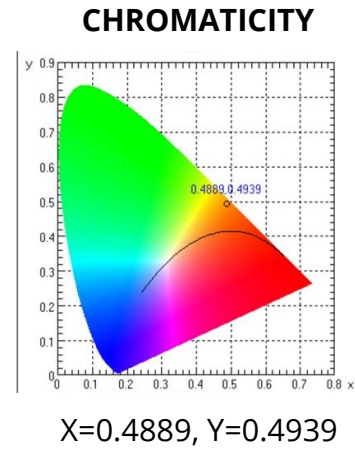

COLORIMETRIC SPECIFICATIONS