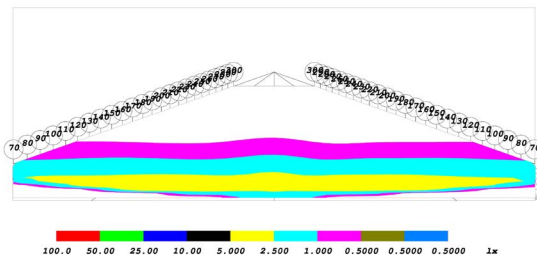

## GENERAL SPECIFICATIONS

Optic	Peak Beam Intensity (Candela)	Illuminance (lux @10m)	Measured Output (Lumens)	Raw Output (Lumens)	Output Color
Driving	53,500 cd	535 lux	1,300 lm	1,930 lm	Selective Yellow
Flood	1,600 cd	16 lux	1,300 lm	1,930 lm	Selective Yellow
Fog	9,050 cd	91 lux	1,300 lm	1,930 lm	Selective Yellow
Combo	28,100 cd	281 lux	1,300 lm	1,930 lm	Selective Yellow
Spot	149,000 cd	1,490 lux	1,300 lm	1,930 lm	Selective Yellow

## COLORIMETRIC SPECIFICATIONS

## PRODUCT DIMENSIONS

PUBLISHED: 2-24-2021

PHOTOMETRIC SPECIFICATIONS

Driving Optic Isolux

Driving Optic Perspective

Driving Optic Isocandela

Fog Optic Isolux

Fog Optic Perspective

Fog Optic Isocandela

PUBLISHED: 2-24-2021

PHOTOMETRIC SPECIFICATIONS (cont.)

Combo Optic Isolux

Combo Optic Perspective

Combo Optic Isocandela

Flood Optic Isolux

Flood Optic Perspective