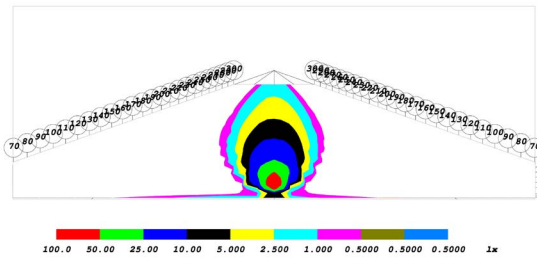

## PRODUCT DIMENSIONS

PUBLISHED: 2-24-2021

PHOTOMETRIC SPECIFICATIONS

Driving Optic Isolux

Driving Optic Perspective

Driving Optic Isocandela

Fog Optic Isolux

Fog Optic Perspective

Fog Optic Isocandela

PUBLISHED: 2-24-2021

PHOTOMETRIC SPECIFICATIONS (cont.)

Combo Optic Isolux

Combo Optic Perspective

Combo Optic Isocandela

Flood Optic Isolux

Flood Optic Perspective

## PHOTOMETRIC SPECIFICATIONS (cont.)

Spot Optic Isolux

Spot Optic Perspective

Spot Optic Isocandela