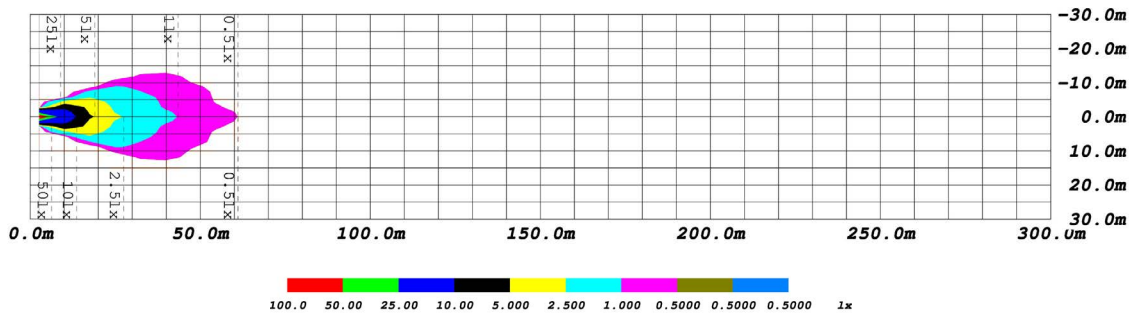

## PRODUCT DIMENSIONS

PUBLISHED: 2-24-2021

PHOTOMETRIC SPECIFICATIONS

Driving Optic Isolux

Driving Optic Perspective

Driving Optic Isocandela

Fog Optic Isolux

Fog Optic Perspective

Fog Optic Isocandela

PUBLISHED: 2-24-2021

PHOTOMETRIC SPECIFICATIONS (cont.)

Combo Optic Isolux

Combo Optic Perspective

Combo Optic Isocandela

Flood Optic Isolux

Flood Optic Perspective