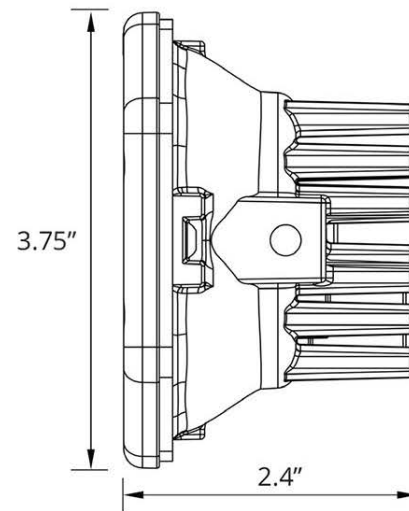

PRODUCT DIMENSIONS