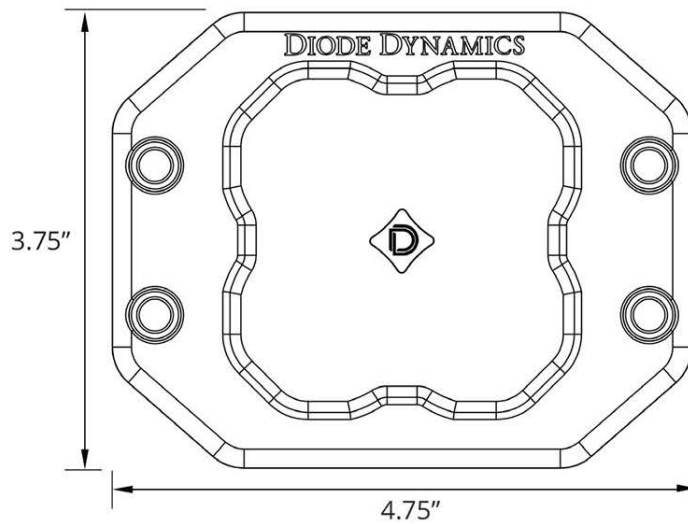

PRODUCT DIMENSIONS