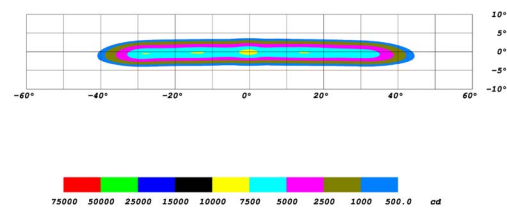

## COLORIMETRIC SPECIFICATIONS

## PRODUCT DIMENSIONS

PUBLISHED: 2-24-2021

PHOTOMETRIC SPECIFICATIONS

Driving Optic Isolux

Driving Optic Perspective

Driving Optic Isocandela

Fog Optic Isolux

Fog Optic Perspective

Fog Optic Isocandela

PUBLISHED: 2-24-2021

PHOTOMETRIC SPECIFICATIONS (cont.)

Combo Optic Isolux

Combo Optic Perspective

Combo Optic Isocandela

Flood Optic Isolux

Flood Optic Perspective