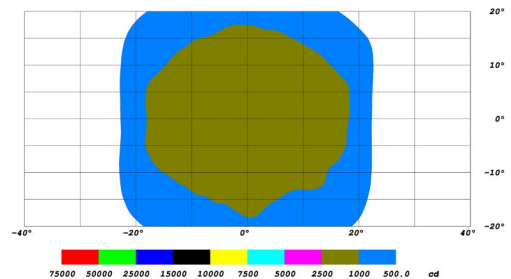

GENERAL SPECIFICATIONS

Optic	Peak Beam Intensity (Candela)	Illuminance (lux @10m)	Measured Output (Lumens)	Raw Output (Lumens)	Output Color
Driving	54,700 cd	547 lux	1,520 lm	2,262 lm	6000K White
Flood	1,750 cd	18 lux	1,520 lm	2,262 lm	6000K White
Fog	10,600 cd	106 lux	1,520 lm	2,262 lm	6000K White
Combo	31,500 cd	315 lux	1,520 lm	2,262 lm	6000K White
Spot	151,000 cd	1510 lux	1,520 lm	2,262 lm	6000K White

PUBLISHED: 2-24-2021

COLORIMETRIC SPECIFICATIONS

PRODUCT DIMENSIONS

PUBLISHED: 2-24-2021

PHOTOMETRIC SPECIFICATIONS

Driving Optic Isolux

Driving Optic Perspective

Driving Optic Isocandela

Fog Optic Isolux

Fog Optic Perspective

Fog Optic Isocandela

PUBLISHED: 2-24-2021

PHOTOMETRIC SPECIFICATIONS (cont.)

Combo Optic Isolux

Combo Optic Perspective

Combo Optic Isocandela

Flood Optic Isolux

Flood Optic Perspective

Flood Optic Isocandela

PUBLISHED: 2-24-2021

PHOTOMETRIC SPECIFICATIONS (cont.)

Spot Optic Isolux

Spot Optic Perspective

Spot Optic Isocandela