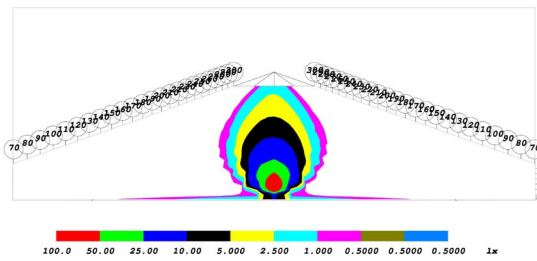

GENERAL SPECIFICATIONS

Optic	Peak Beam Intensity (Candela)	Illuminance (lux @10m)	Measured Output (Lumens)	Raw Output (Lumens)	Output Color
Driving	54,700 cd	547 lux	1,520 lm	2,262 lm	6000K White
Flood	1,750 cd	18 lux	1,520 lm	2,262 lm	6000K White
Fog	10,600 cd	106 lux	1,520 lm	2,262 lm	6000K White
Combo	31,500 cd	315 lux	1,520 lm	2,262 lm	6000K White
Spot	151,000 cd	1510 lux	1,520 lm	2,262 lm	6000K White

Fog Optic Isolux

Fog Optic Perspective

Fog Optic Isocandela

PUBLISHED: 2-24-2021

PHOTOMETRIC SPECIFICATIONS (cont.)

Combo Optic Isolux

Combo Optic Perspective

Combo Optic Isocandela

Flood Optic Isolux

Flood Optic Perspective

Flood Optic Isocandela

PUBLISHED: 2-24-2021

PHOTOMETRIC SPECIFICATIONS (cont.)

Spot Optic Isolux

Spot Optic Perspective

Spot Optic Isocandela