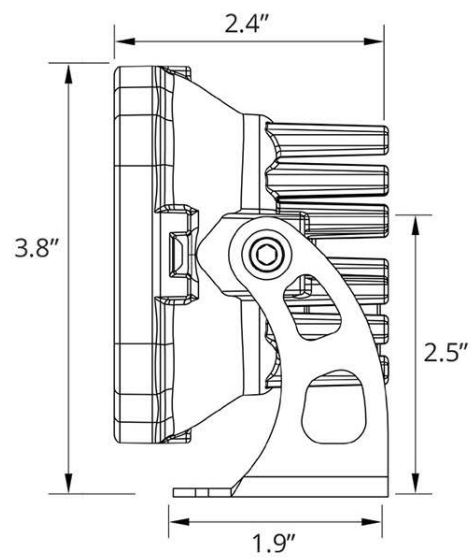

Dimensions & Weight:

Length: 14.5" **Width:** 10" **Height:** 5"

Weight: 2.5 lbs (single), 3.5 lbs (pair)

SKUs: Append "S" to the end of each SKU for single and "P" for pair

DD6120 Stage Series 3" Sport White Driving Standard
DD6121 Stage Series 3" Sport White Flood Standard

PUBLISHED: 2-24-2021

COLORIMETRIC SPECIFICATIONS

PRODUCT DIMENSIONS

PUBLISHED: 2-24-2021

PHOTOMETRIC SPECIFICATIONS

Driving Optic Isolux

Driving Optic Perspective

Driving Optic Isocandela