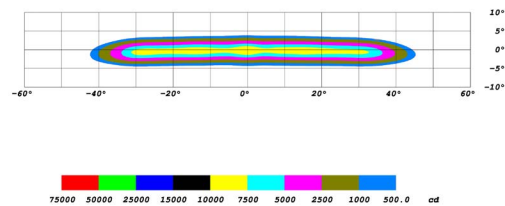

GENERAL SPECIFICATIONS

Optic	Peak Beam Intensity (Candela)	Illuminance (lux @10m)	Measured Output (Lumens)	Raw Output (Lumens)	Output Color
Driving	54,700 cd	547 lux	1,520 lm	2,262 lm	6000K White
Flood	1,750 cd	18 lux	1,520 lm	2,262 lm	6000K White
Fog	10,600 cd	106 lux	1,520 lm	2,262 lm	6000K White
Combo	31,500 cd	315 lux	1,520 lm	2,262 lm	6000K White
Spot	151,000 cd	1510 lux	1,520 lm	2,262 lm	6000K White

DD6122 Stage Series 3" Sport White Fog Standard
DD6123 Stage Series 3" Sport White Spot Standard

DD6479 Stage Series 3" Sport White Combo Standard

All data and specifications are nominal values and may vary.

PUBLISHED: 2-24-2021

COLORIMETRIC SPECIFICATIONS

PRODUCT DIMENSIONS

PUBLISHED: 2-24-2021

PHOTOMETRIC SPECIFICATIONS

Driving Optic Isolux

Driving Optic Perspective

Driving Optic Isocandela

Fog Optic Isolux

Fog Optic Perspective

Fog Optic Isocandela

PUBLISHED: 2-24-2021

PHOTOMETRIC SPECIFICATIONS (cont.)

Combo Optic Isolux

Combo Optic Perspective

Combo Optic Isocandela