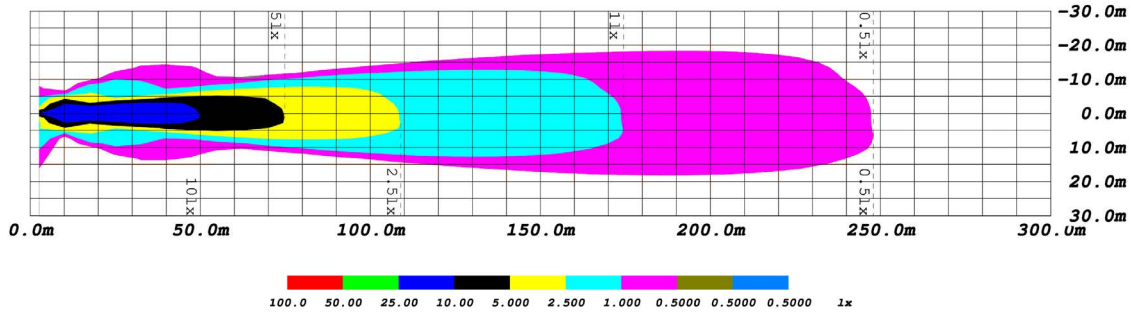

PUBLISHED: 2-24-2021

COLORIMETRIC SPECIFICATIONS

PRODUCT DIMENSIONS

PUBLISHED: 2-24-2021

PHOTOMETRIC SPECIFICATIONS

Driving Optic Isolux

Driving Optic Perspective

Driving Optic Isocandela

Fog Optic Isolux

Fog Optic Perspective

Fog Optic Isocandela

PUBLISHED: 2-24-2021

PHOTOMETRIC SPECIFICATIONS (cont.)

Combo Optic Isolux

Combo Optic Perspective

Combo Optic Isocandela

Flood Optic Isolux

Flood Optic Perspective

Flood Optic Isocandela

PUBLISHED: 2-24-2021

PHOTOMETRIC SPECIFICATIONS (cont.)

Spot Optic Isolux

Spot Optic Perspective

Spot Optic Isocandela