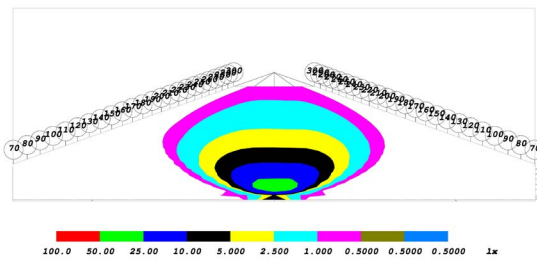

GENERAL SPECIFICATIONS

Optic	Peak Beam Intensity (Candela)	Illuminance (lux @10m)	Measured Output (Lumens)	Raw Output (Lumens)	Output Color
Driving	54,700 cd	547 lux	1,520 lm	2,262 lm	6000K White
Flood	1,750 cd	18 lux	1,520 lm	2,262 lm	6000K White
Fog	10,600 cd	106 lux	1,520 lm	2,262 lm	6000K White
Combo	31,500 cd	315 lux	1,520 lm	2,262 lm	6000K White
Spot	151,000 cd	1510 lux	1,520 lm	2,262 lm	6000K White

PUBLISHED: 2-24-2021

COLORIMETRIC SPECIFICATIONS

PRODUCT DIMENSIONS

PUBLISHED: 2-24-2021

PHOTOMETRIC SPECIFICATIONS

Driving Optic Isolux

Driving Optic Perspective

Driving Optic Isocandela

Fog Optic Isolux

Fog Optic Perspective

Fog Optic Isocandela

PUBLISHED: 2-24-2021

PHOTOMETRIC SPECIFICATIONS (cont.)

Combo Optic Isolux

Combo Optic Perspective

Combo Optic Isocandela

Flood Optic Isolux

Flood Optic Perspective

Flood Optic Isocandela

PUBLISHED: 2-24-2021

PHOTOMETRIC SPECIFICATIONS (cont.)

Spot Optic Isolux

Spot Optic Perspective

Spot Optic Isocandela