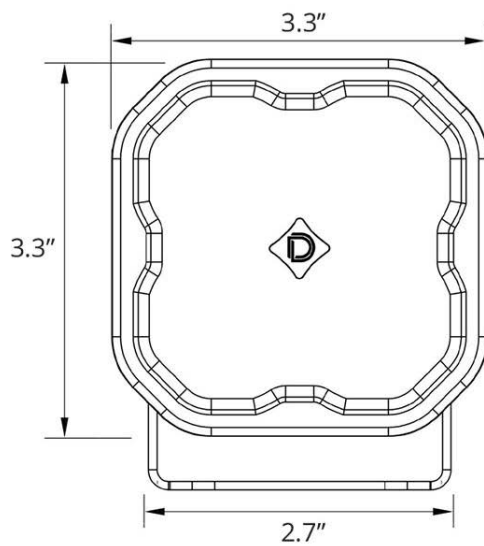

Dimensions & Weight:

Length: 14.5" **Width:** 10" **Height:** 5"

Weight: 2.5 lbs (single), 3.5 lbs (pair)

SKUs: Append "S" to the end of each SKU for single and "P" for pair

DD6120 Stage Series 3" Sport White Driving Standard
DD6121 Stage Series 3" Sport White Flood Standard

PUBLISHED: 2-24-2021

COLORIMETRIC SPECIFICATIONS

PRODUCT DIMENSIONS

PUBLISHED: 2-24-2021

PHOTOMETRIC SPECIFICATIONS

Driving Optic Isolux

Driving Optic Perspective

Driving Optic Isocandela