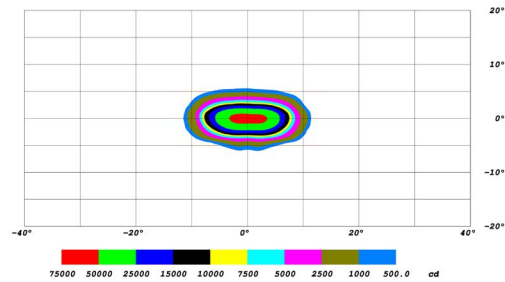

GENERAL SPECIFICATIONS

Optic	Peak Beam Intensity (Candela)	Illuminance (lux @10m)	Measured Output (Lumens)	Raw Output (Lumens)	Output Color
Driving	54,700 cd	547 lux	1,520 lm	2,262 lm	6000K White
Flood	1,750 cd	18 lux	1,520 lm	2,262 lm	6000K White
Fog	10,600 cd	106 lux	1,520 lm	2,262 lm	6000K White
Combo	31,500 cd	315 lux	1,520 lm	2,262 lm	6000K White
Spot	151,000 cd	1510 lux	1,520 lm	2,262 lm	6000K White

DD6122 Stage Series 3" Sport White Fog Standard
DD6123 Stage Series 3" Sport White Spot Standard

DD6479 Stage Series 3" Sport White Combo Standard

All data and specifications are nominal values and may vary.

PUBLISHED: 2-24-2021

COLORIMETRIC SPECIFICATIONS

PRODUCT DIMENSIONS

PUBLISHED: 2-24-2021

PHOTOMETRIC SPECIFICATIONS

Driving Optic Isolux

Driving Optic Perspective

Driving Optic Isocandela

Fog Optic Isolux

Fog Optic Perspective

Fog Optic Isocandela

PUBLISHED: 2-24-2021

PHOTOMETRIC SPECIFICATIONS (cont.)

Combo Optic Isolux

Combo Optic Perspective

Combo Optic Isocandela