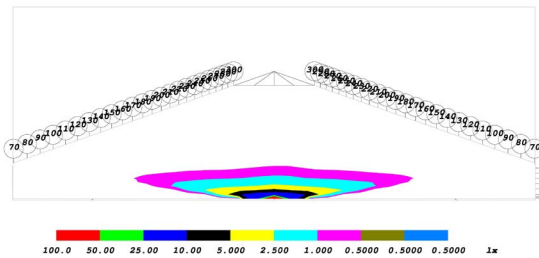

GENERAL SPECIFICATIONS

Optic	Peak Beam Intensity (Candela)	Illuminance (lux @10m)	Measured Output (Lumens)	Raw Output (Lumens)	Output Color
Driving	54,700 cd	547 lux	1,520 lm	2,262 lm	6000K White
Flood	1,750 cd	18 lux	1,520 lm	2,262 lm	6000K White
Fog	10,600 cd	106 lux	1,520 lm	2,262 lm	6000K White
Combo	31,500 cd	315 lux	1,520 lm	2,262 lm	6000K White
Spot	151,000 cd	1510 lux	1,520 lm	2,262 lm	6000K White

PUBLISHED: 2-24-2021

COLORIMETRIC SPECIFICATIONS

PRODUCT DIMENSIONS

PUBLISHED: 2-24-2021

PHOTOMETRIC SPECIFICATIONS

Driving Optic Isolux

Driving Optic Perspective

Driving Optic Isocandela

Fog Optic Isolux

Fog Optic Perspective

Fog Optic Isocandela

PUBLISHED: 2-24-2021

PHOTOMETRIC SPECIFICATIONS (cont.)

Combo Optic Isolux

Combo Optic Perspective

Combo Optic Isocandela

Flood Optic Isolux

Flood Optic Perspective

Flood Optic Isocandela

PUBLISHED: 2-24-2021

PHOTOMETRIC SPECIFICATIONS (cont.)

Spot Optic Isolux

Spot Optic Perspective

Spot Optic Isocandela