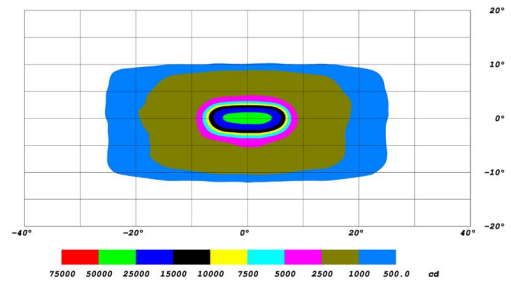

GENERAL SPECIFICATIONS

Optic	Peak Beam Intensity (Candela)	Illuminance (lux @10m)	Measured Output (Lumens)	Raw Output (Lumens)	Output Color
Driving	54,700 cd	547 lux	1,520 lm	2,262 lm	6000K White
Flood	1,750 cd	18 lux	1,520 lm	2,262 lm	6000K White
Fog	10,600 cd	106 lux	1,520 lm	2,262 lm	6000K White
Combo	31,500 cd	315 lux	1,520 lm	2,262 lm	6000K White
Spot	151,000 cd	1510 lux	1,520 lm	2,262 lm	6000K White

PUBLISHED: 2-24-2021

COLORIMETRIC SPECIFICATIONS

PRODUCT DIMENSIONS

PUBLISHED: 2-24-2021

PHOTOMETRIC SPECIFICATIONS

Driving Optic Isolux

Driving Optic Perspective

Driving Optic Isocandela

Fog Optic Isolux

Fog Optic Perspective

Fog Optic Isocandela

PUBLISHED: 2-24-2021

PHOTOMETRIC SPECIFICATIONS (cont.)

Combo Optic Isolux

Combo Optic Perspective

Combo Optic Isocandela

Flood Optic Isolux

Flood Optic Perspective

Flood Optic Isocandela

PUBLISHED: 2-24-2021

PHOTOMETRIC SPECIFICATIONS (cont.)

Spot Optic Isolux

Spot Optic Perspective

Spot Optic Isocandela