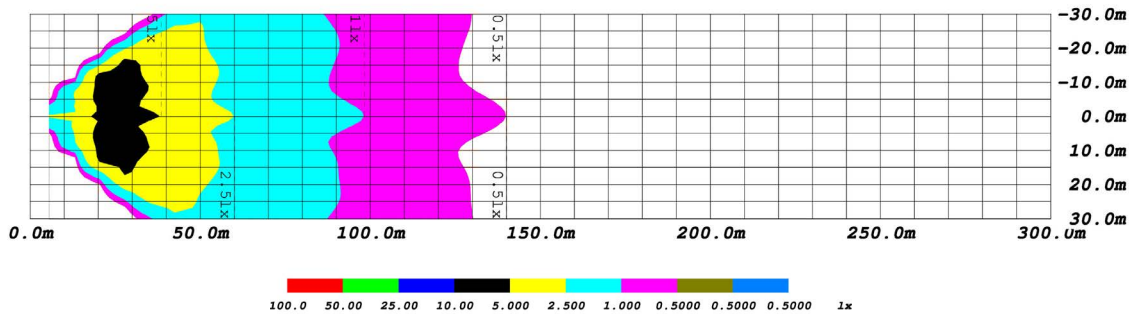

PUBLISHED: 2-24-2021

COLORIMETRIC SPECIFICATIONS

PRODUCT DIMENSIONS

PUBLISHED: 2-24-2021

PHOTOMETRIC SPECIFICATIONS

Driving Optic Isolux

Driving Optic Perspective

Driving Optic Isocandela

Fog Optic Isolux

Fog Optic Perspective

Fog Optic Isocandela

PUBLISHED: 2-24-2021

PHOTOMETRIC SPECIFICATIONS (cont.)

Combo Optic Isolux

Combo Optic Perspective

Combo Optic Isocandela