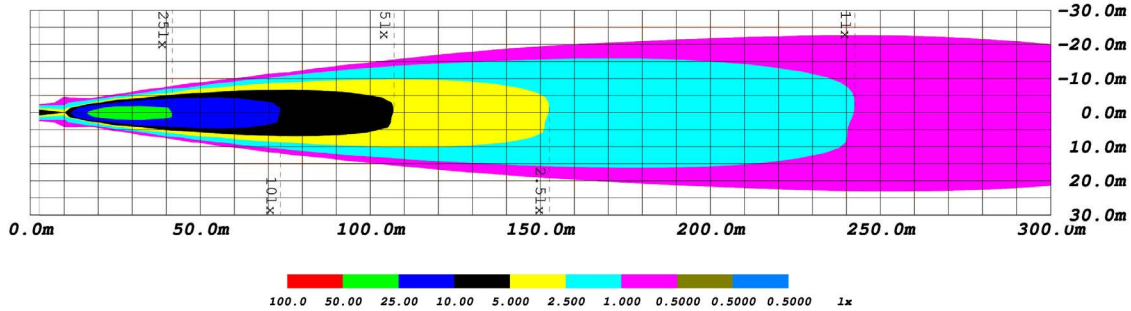

PUBLISHED: 2-24-2021

COLORIMETRIC SPECIFICATIONS

PRODUCT DIMENSIONS

PUBLISHED: 2-24-2021

PHOTOMETRIC SPECIFICATIONS

Driving Optic Isolux

Driving Optic Perspective

Driving Optic Isocandela

Fog Optic Isolux

Fog Optic Perspective

Fog Optic Isocandela

PUBLISHED: 2-24-2021

PHOTOMETRIC SPECIFICATIONS (cont.)

Combo Optic Isolux

Combo Optic Perspective

Combo Optic Isocandela