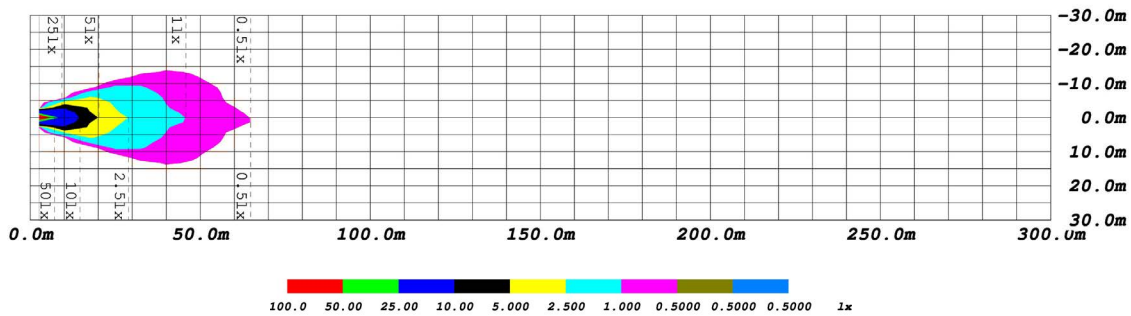

PUBLISHED: 2-24-2021

COLORIMETRIC SPECIFICATIONS

PRODUCT DIMENSIONS

PUBLISHED: 2-24-2021

PHOTOMETRIC SPECIFICATIONS

Driving Optic Isolux

Driving Optic Perspective

Driving Optic Isocandela

Fog Optic Isolux

Fog Optic Perspective

Fog Optic Isocandela

PUBLISHED: 2-24-2021

PHOTOMETRIC SPECIFICATIONS (cont.)

Combo Optic Isolux

Combo Optic Perspective

Combo Optic Isocandela

Flood Optic Isolux

Flood Optic Perspective

Flood Optic Isocandela

PUBLISHED: 2-24-2021

PHOTOMETRIC SPECIFICATIONS (cont.)

Spot Optic Isolux

Spot Optic Perspective

Spot Optic Isocandela