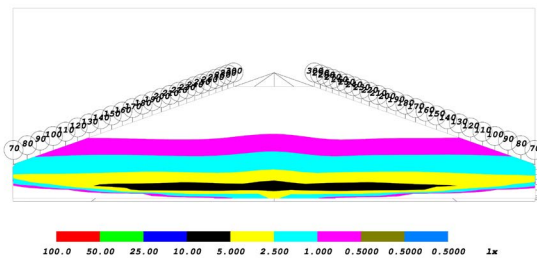

GENERAL SPECIFICATIONS

Optic	Peak Beam Intensity (Candela)	Illuminance (lux @10m)	Measured Output (Lumens)	Raw Output (Lumens)	Output Color
Driving	54,700 cd	547 lux	1,520 lm	2,262 lm	6000K White
Flood	1,750 cd	18 lux	1,520 lm	2,262 lm	6000K White
Fog	10,600 cd	106 lux	1,520 lm	2,262 lm	6000K White
Combo	31,500 cd	315 lux	1,520 lm	2,262 lm	6000K White
Spot	151,000 cd	1510 lux	1,520 lm	2,262 lm	6000K White

DD6122 Stage Series 3" Sport White Fog Standard
DD6123 Stage Series 3" Sport White Spot Standard

DD6479 Stage Series 3" Sport White Combo Standard

All data and specifications are nominal values and may vary.

PUBLISHED: 2-24-2021

COLORIMETRIC SPECIFICATIONS

PRODUCT DIMENSIONS

PUBLISHED: 2-24-2021

PHOTOMETRIC SPECIFICATIONS

Driving Optic Isolux

Driving Optic Perspective

Driving Optic Isocandela

Fog Optic Isolux

Fog Optic Perspective

Fog Optic Isocandela

PUBLISHED: 2-24-2021

PHOTOMETRIC SPECIFICATIONS (cont.)

Combo Optic Isolux

Combo Optic Perspective

Combo Optic Isocandela