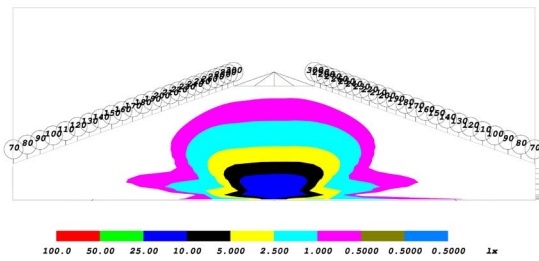

GENERAL SPECIFICATIONS

Optic	Peak Beam Intensity (Candela)	Illuminance (lux @10m)	Measured Output (Lumens)	Raw Output (Lumens)	Output Color
Driving	54,700 cd	547 lux	1,520 lm	2,262 lm	6000K White
Flood	1,750 cd	18 lux	1,520 lm	2,262 lm	6000K White
Fog	10,600 cd	106 lux	1,520 lm	2,262 lm	6000K White
Combo	31,500 cd	315 lux	1,520 lm	2,262 lm	6000K White
Spot	151,000 cd	1510 lux	1,520 lm	2,262 lm	6000K White

PUBLISHED: 2-24-2021

COLORIMETRIC SPECIFICATIONS

PRODUCT DIMENSIONS

PUBLISHED: 2-24-2021

PHOTOMETRIC SPECIFICATIONS

Driving Optic Isolux

Driving Optic Perspective

Driving Optic Isocandela

Fog Optic Isolux

Fog Optic Perspective

Fog Optic Isocandela

PUBLISHED: 2-24-2021

PHOTOMETRIC SPECIFICATIONS (cont.)

Combo Optic Isolux

Combo Optic Perspective

Combo Optic Isocandela

Flood Optic Isolux

Flood Optic Perspective

Flood Optic Isocandela

PUBLISHED: 2-24-2021

PHOTOMETRIC SPECIFICATIONS (cont.)

Spot Optic Isolux

Spot Optic Perspective

Spot Optic Isocandela