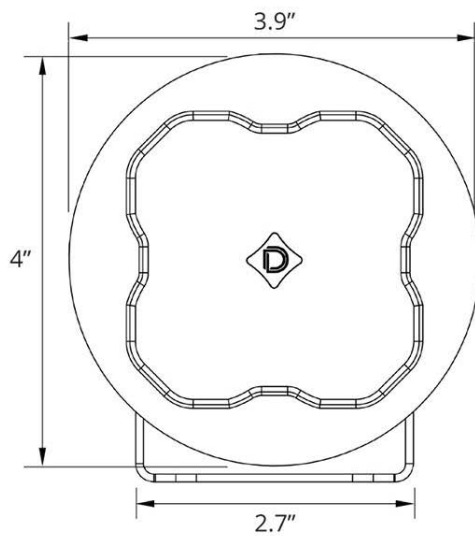

Dimensions & Weight:

Length: 14.5" **Width:** 10" **Height:** 5"

Weight: 2.5 lbs (single), 3.5 lbs (pair)

SKUs: Append "S" to the end of each SKU for single and "P" for pair

DD6136 Stage Series 3" Sport White Driving Round
DD6137 Stage Series 3" Sport White Flood Round

DD6138 Stage Series 3" Sport White Fog Round
DD6139 Stage Series 3" Sport White Spot Round

All data and specifications are nominal values and may vary.

PUBLISHED: 2-24-2021

COLORIMETRIC SPECIFICATIONS

PRODUCT DIMENSIONS