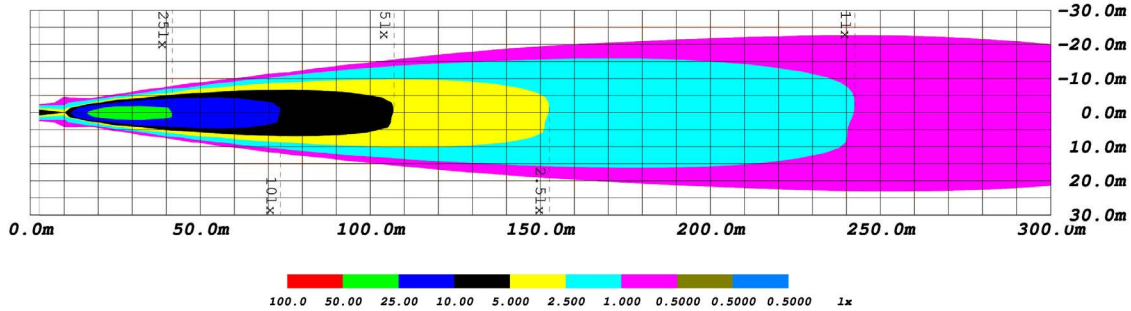

DD6138 Stage Series 3" Sport White Fog Round
DD6139 Stage Series 3" Sport White Spot Round

All data and specifications are nominal values and may vary.

PUBLISHED: 2-24-2021

COLORIMETRIC SPECIFICATIONS

PRODUCT DIMENSIONS

PUBLISHED: 2-24-2021

PHOTOMETRIC SPECIFICATIONS

Driving Optic Isolux

Driving Optic Perspective

Driving Optic Isocandela

Fog Optic Isolux

Fog Optic Perspective

Fog Optic Isocandela