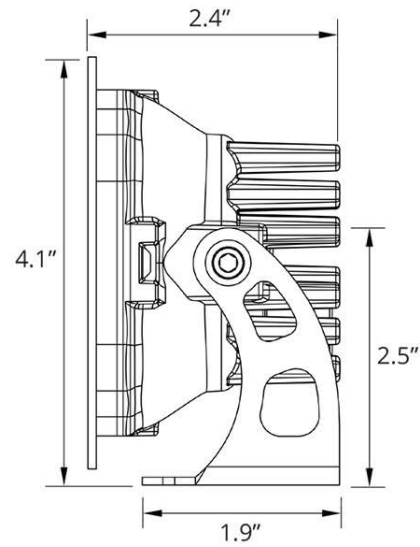

Dimensions & Weight:

Length: 14.5" **Width:** 10" **Height:** 5"

Weight: 2.5 lbs (single), 3.5 lbs (pair)

SKUs: Append "S" to the end of each SKU for single and "P" for pair

DD6136 Stage Series 3" Sport White Driving Round
DD6137 Stage Series 3" Sport White Flood Round

DD6138 Stage Series 3" Sport White Fog Round
DD6139 Stage Series 3" Sport White Spot Round

All data and specifications are nominal values and may vary.

PUBLISHED: 2-24-2021

COLORIMETRIC SPECIFICATIONS

PRODUCT DIMENSIONS

PUBLISHED: 2-24-2021

PHOTOMETRIC SPECIFICATIONS

Driving Optic Isolux

Driving Optic Perspective

Driving Optic Isocandela

Fog Optic Isolux

Fog Optic Perspective

Fog Optic Isocandela