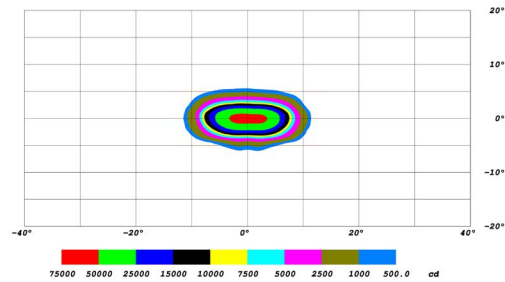

GENERAL SPECIFICATIONS

Optic	Peak Beam Intensity (Candela)	Illuminance (lux @10m)	Measured Output (Lumens)	Raw Output (Lumens)	Output Color
Driving	54,700 cd	547 lux	1,520 lm	2,262 lm	6000K White
Flood	1,750 cd	18 lux	1,520 lm	2,262 lm	6000K White
Fog	10,600 cd	106 lux	1,520 lm	2,262 lm	6000K White
Spot	151,000 cd	1510 lux	1,520 lm	2,262 lm	6000K White

DD6138 Stage Series 3" Sport White Fog Round
DD6139 Stage Series 3" Sport White Spot Round

All data and specifications are nominal values and may vary.

PUBLISHED: 2-24-2021

COLORIMETRIC SPECIFICATIONS

PRODUCT DIMENSIONS

PUBLISHED: 2-24-2021

PHOTOMETRIC SPECIFICATIONS

Driving Optic Isolux

Driving Optic Perspective

Driving Optic Isocandela

Fog Optic Isolux

Fog Optic Perspective

Fog Optic Isocandela

PUBLISHED: 2-24-2021

PHOTOMETRIC SPECIFICATIONS (cont.)

Flood Optic Isolux

Flood Optic Perspective

Flood Optic Isocandela

Spot Optic Isolux

Spot Optic Perspective

Spot Optic Isocandela