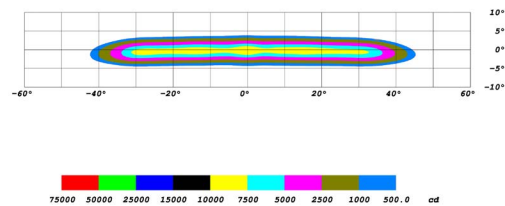

GENERAL SPECIFICATIONS

Optic	Peak Beam Intensity (Candela)	Illuminance (lux @10m)	Measured Output (Lumens)	Raw Output (Lumens)	Output Color
Driving	54,700 cd	547 lux	1,520 lm	2,262 lm	6000K White
Flood	1,750 cd	18 lux	1,520 lm	2,262 lm	6000K White
Fog	10,600 cd	106 lux	1,520 lm	2,262 lm	6000K White
Spot	151,000 cd	1510 lux	1,520 lm	2,262 lm	6000K White

DD6138 Stage Series 3" Sport White Fog Round
DD6139 Stage Series 3" Sport White Spot Round

All data and specifications are nominal values and may vary.

PUBLISHED: 2-24-2021

COLORIMETRIC SPECIFICATIONS

PRODUCT DIMENSIONS

PUBLISHED: 2-24-2021

PHOTOMETRIC SPECIFICATIONS

Driving Optic Isolux

Driving Optic Perspective

Driving Optic Isocandela

Fog Optic Isolux

Fog Optic Perspective

Fog Optic Isocandela

PUBLISHED: 2-24-2021

PHOTOMETRIC SPECIFICATIONS (cont.)

Flood Optic Isolux

Flood Optic Perspective

Flood Optic Isocandela

Spot Optic Isolux

Spot Optic Perspective

Spot Optic Isocandela