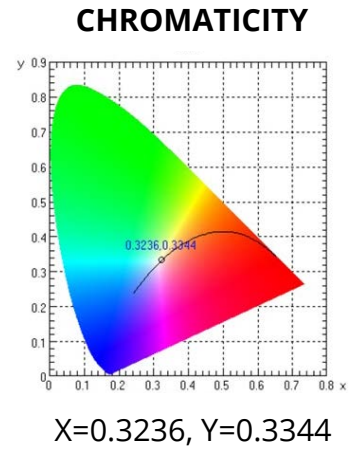

COLORIMETRIC SPECIFICATIONS