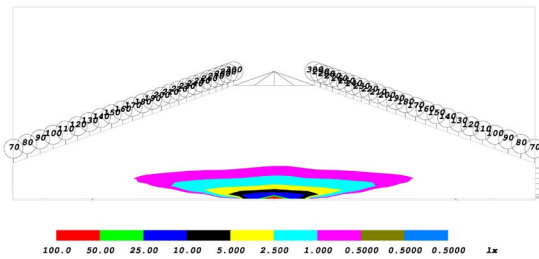

GENERAL SPECIFICATIONS

Optic	Peak Beam Intensity (Candela)	Illuminance (lux @10m)	Measured Output (Lumens)	Raw Output (Lumens)	Output Color
Driving	54,700 cd	547 lux	1,520 lm	2,262 lm	6000K White
Flood	1,750 cd	18 lux	1,520 lm	2,262 lm	6000K White
Fog	10,600 cd	106 lux	1,520 lm	2,262 lm	6000K White
Spot	151,000 cd	1510 lux	1,520 lm	2,262 lm	6000K White

DD6138 Stage Series 3" Sport White Fog Round
DD6139 Stage Series 3" Sport White Spot Round

All data and specifications are nominal values and may vary.

PUBLISHED: 2-24-2021

COLORIMETRIC SPECIFICATIONS

PRODUCT DIMENSIONS

PUBLISHED: 2-24-2021

PHOTOMETRIC SPECIFICATIONS

Driving Optic Isolux

Driving Optic Perspective

Driving Optic Isocandela

Fog Optic Isolux

Fog Optic Perspective

Fog Optic Isocandela

PUBLISHED: 2-24-2021

PHOTOMETRIC SPECIFICATIONS (cont.)

Flood Optic Isolux

Flood Optic Perspective

Flood Optic Isocandela

Spot Optic Isolux

Spot Optic Perspective

Spot Optic Isocandela