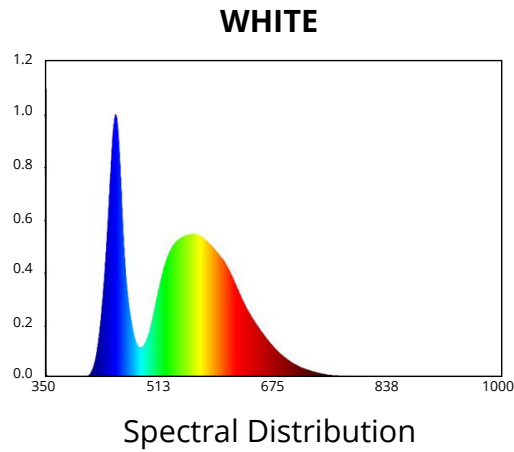

COLORIMETRIC SPECIFICATIONS