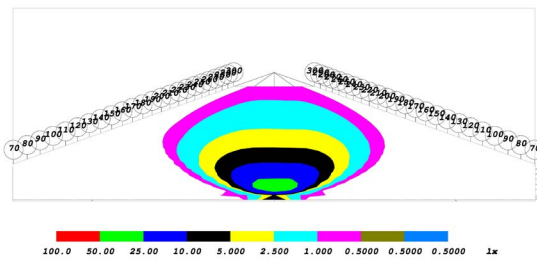

GENERAL SPECIFICATIONS

Optic	Peak Beam Intensity (Candela)	Illuminance (lux @10m)	Measured Output (Lumens)	Raw Output (Lumens)	Output Color
Driving	54,700 cd	547 lux	1,520 lm	2,262 lm	6000K White
Flood	1,750 cd	18 lux	1,520 lm	2,262 lm	6000K White
Fog	10,600 cd	106 lux	1,520 lm	2,262 lm	6000K White
Spot	151,000 cd	1510 lux	1,520 lm	2,262 lm	6000K White

DD6138 Stage Series 3" Sport White Fog Round
DD6139 Stage Series 3" Sport White Spot Round

All data and specifications are nominal values and may vary.

PUBLISHED: 2-24-2021

COLORIMETRIC SPECIFICATIONS

PRODUCT DIMENSIONS

PUBLISHED: 2-24-2021

PHOTOMETRIC SPECIFICATIONS

Driving Optic Isolux

Driving Optic Perspective

Driving Optic Isocandela

Fog Optic Isolux

Fog Optic Perspective

Fog Optic Isocandela