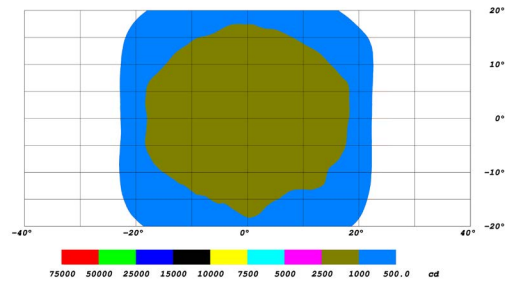

GENERAL SPECIFICATIONS

Optic	Peak Beam Intensity (Candela)	Illuminance (lux @10m)	Measured Output (Lumens)	Raw Output (Lumens)	Output Color
Driving	54,700 cd	547 lux	1,520 lm	2,262 lm	6000K White
Flood	1,750 cd	18 lux	1,520 lm	2,262 lm	6000K White
Fog	10,600 cd	106 lux	1,520 lm	2,262 lm	6000K White
Spot	151,000 cd	1510 lux	1,520 lm	2,262 lm	6000K White

PUBLISHED: 2-24-2021

PHOTOMETRIC SPECIFICATIONS

Driving Optic Isolux

Driving Optic Perspective

Driving Optic Isocandela

Fog Optic Isolux

Fog Optic Perspective

Fog Optic Isocandela

PUBLISHED: 2-24-2021

PHOTOMETRIC SPECIFICATIONS (cont.)

Flood Optic Isolux

Flood Optic Perspective

Flood Optic Isocandela

Spot Optic Isolux

Spot Optic Perspective

Spot Optic Isocandela