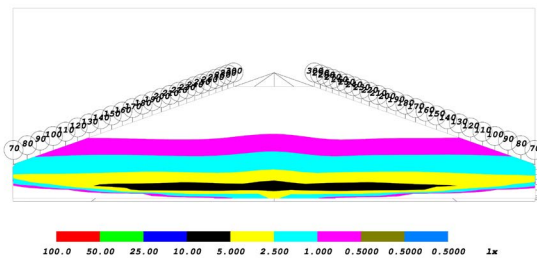

GENERAL SPECIFICATIONS

Optic	Peak Beam Intensity (Candela)	Illuminance (lux @10m)	Measured Output (Lumens)	Raw Output (Lumens)	Output Color
Driving	54,700 cd	547 lux	1,520 lm	2,262 lm	6000K White
Flood	1,750 cd	18 lux	1,520 lm	2,262 lm	6000K White
Fog	10,600 cd	106 lux	1,520 lm	2,262 lm	6000K White
Spot	151,000 cd	1510 lux	1,520 lm	2,262 lm	6000K White

DD6138 Stage Series 3" Sport White Fog Round
DD6139 Stage Series 3" Sport White Spot Round

All data and specifications are nominal values and may vary.

PUBLISHED: 2-24-2021

COLORIMETRIC SPECIFICATIONS

PRODUCT DIMENSIONS

PUBLISHED: 2-24-2021

PHOTOMETRIC SPECIFICATIONS

Driving Optic Isolux

Driving Optic Perspective

Driving Optic Isocandela

Fog Optic Isolux

Fog Optic Perspective

Fog Optic Isocandela

PUBLISHED: 2-24-2021

PHOTOMETRIC SPECIFICATIONS (cont.)

Flood Optic Isolux

Flood Optic Perspective

Flood Optic Isocandela

Spot Optic Isolux

Spot Optic Perspective

Spot Optic Isocandela