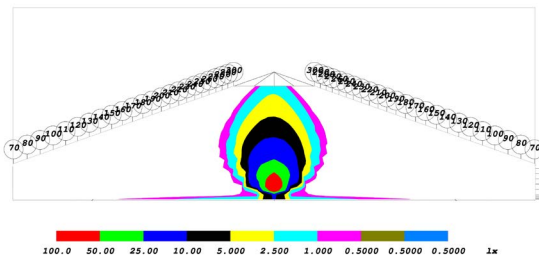

GENERAL SPECIFICATIONS

Optic	Peak Beam Intensity (Candela)	Illuminance (lux @10m)	Measured Output (Lumens)	Raw Output (Lumens)	Output Color
Driving	54,700 cd	547 lux	1,520 lm	2,262 lm	6000K White
Flood	1,750 cd	18 lux	1,520 lm	2,262 lm	6000K White
Fog	10,600 cd	106 lux	1,520 lm	2,262 lm	6000K White
Spot	151,000 cd	1510 lux	1,520 lm	2,262 lm	6000K White

PUBLISHED: 2-24-2021

PHOTOMETRIC SPECIFICATIONS

Driving Optic Isolux

Driving Optic Perspective

Driving Optic Isocandela

Fog Optic Isolux

Fog Optic Perspective

Fog Optic Isocandela

PUBLISHED: 2-24-2021

PHOTOMETRIC SPECIFICATIONS (cont.)

Flood Optic Isolux

Flood Optic Perspective

Flood Optic Isocandela

Spot Optic Isolux

Spot Optic Perspective

Spot Optic Isocandela