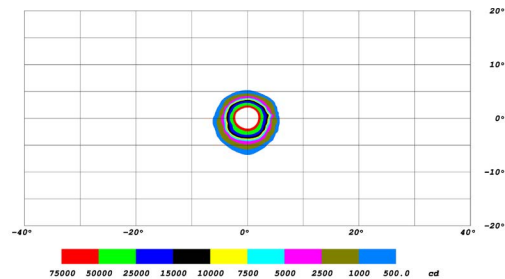

GENERAL SPECIFICATIONS

Optic	Peak Beam Intensity (Candela)	Illuminance (lux @10m)	Measured Output (Lumens)	Raw Output (Lumens)	Output Color
Driving	54,700 cd	547 lux	1,520 lm	2,262 lm	6000K White
Flood	1,750 cd	18 lux	1,520 lm	2,262 lm	6000K White
Fog	10,600 cd	106 lux	1,520 lm	2,262 lm	6000K White
Spot	151,000 cd	1510 lux	1,520 lm	2,262 lm	6000K White

PUBLISHED: 2-24-2021

PHOTOMETRIC SPECIFICATIONS

Driving Optic Isolux

Driving Optic Perspective

Driving Optic Isocandela

Fog Optic Isolux

Fog Optic Perspective

Fog Optic Isocandela

PUBLISHED: 2-24-2021

PHOTOMETRIC SPECIFICATIONS (cont.)

Flood Optic Isolux

Flood Optic Perspective

Flood Optic Isocandela

Spot Optic Isolux

Spot Optic Perspective

Spot Optic Isocandela