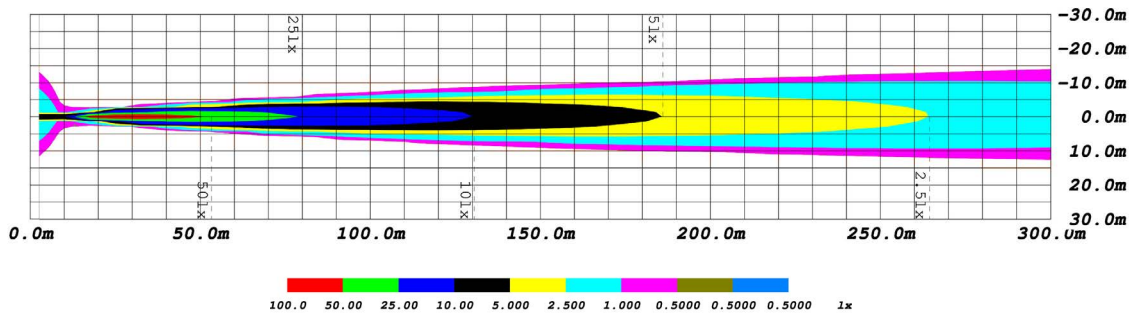

GENERAL SPECIFICATIONS

Optic	Peak Beam Intensity (Candela)	Illuminance (lux @10m)	Measured Output (Lumens)	Raw Output (Lumens)	Output Color
Driving	54,700 cd	547 lux	1,520 lm	2,262 lm	6000K White
Flood	1,750 cd	18 lux	1,520 lm	2,262 lm	6000K White
Fog	10,600 cd	106 lux	1,520 lm	2,262 lm	6000K White
Spot	151,000 cd	1510 lux	1,520 lm	2,262 lm	6000K White

PUBLISHED: 2-24-2021

PHOTOMETRIC SPECIFICATIONS

Driving Optic Isolux

Driving Optic Perspective

Driving Optic Isocandela

Fog Optic Isolux

Fog Optic Perspective

Fog Optic Isocandela

PUBLISHED: 2-24-2021

PHOTOMETRIC SPECIFICATIONS (cont.)

Flood Optic Isolux

Flood Optic Perspective

Flood Optic Isocandela

Spot Optic Isolux

Spot Optic Perspective

Spot Optic Isocandela