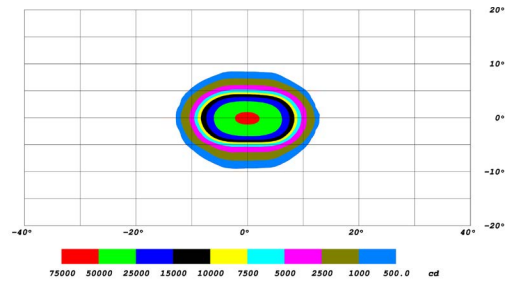

GENERAL SPECIFICATIONS

Optic	Peak Beam Intensity (Candela)	Illuminance (lux @10m)	Measured Output (Lumens)	Raw Output (Lumens)	Output Color
Driving	60,900 cd	609 lux	2,700 lm	5,220 lm	Selective Yellow
Flood	2,850 cd	29 lux	2,700 lm	5,220 lm	Selective Yellow
Fog	10,900 cd	109 lux	2,700 lm	5,220 lm	Selective Yellow
Spot	118,500 cd	1,185 lux	2,700 lm	5,220 lm	Selective Yellow

PUBLISHED: 2-24-2021

PHOTOMETRIC SPECIFICATIONS

Driving Optic Isolux

Driving Optic Perspective

Driving Optic Isocandela

Fog Optic Isolux

Fog Optic Perspective

Fog Optic Isocandela

PUBLISHED: 2-24-2021

PHOTOMETRIC SPECIFICATIONS (cont.)

Flood Optic Isolux

Flood Optic Perspective

Flood Optic Isocandela

Spot Optic Isolux

Spot Optic Perspective

Spot Optic Isocandela