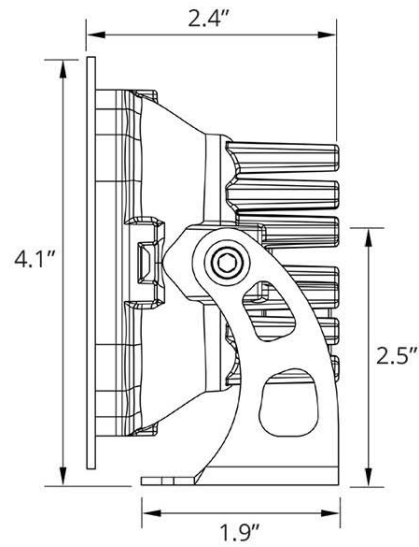

PRODUCT DIMENSIONS