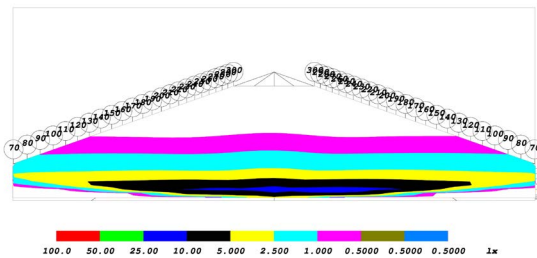

GENERAL SPECIFICATIONS

Optic	Peak Beam Intensity (Candela)	Illuminance (lux @10m)	Measured Output (Lumens)	Raw Output (Lumens)	Output Color
Driving	60,900 cd	609 lux	2,700 lm	5,220 lm	Selective Yellow
Flood	2,850 cd	29 lux	2,700 lm	5,220 lm	Selective Yellow
Fog	10,900 cd	109 lux	2,700 lm	5,220 lm	Selective Yellow
Spot	118,500 cd	1,185 lux	2,700 lm	5,220 lm	Selective Yellow

PUBLISHED: 2-24-2021

PHOTOMETRIC SPECIFICATIONS

Driving Optic Isolux

Driving Optic Perspective

Driving Optic Isocandela

Fog Optic Isolux

Fog Optic Perspective

Fog Optic Isocandela

PUBLISHED: 2-24-2021

PHOTOMETRIC SPECIFICATIONS (cont.)

Flood Optic Isolux

Flood Optic Perspective

Flood Optic Isocandela

Spot Optic Isolux

Spot Optic Perspective

Spot Optic Isocandela