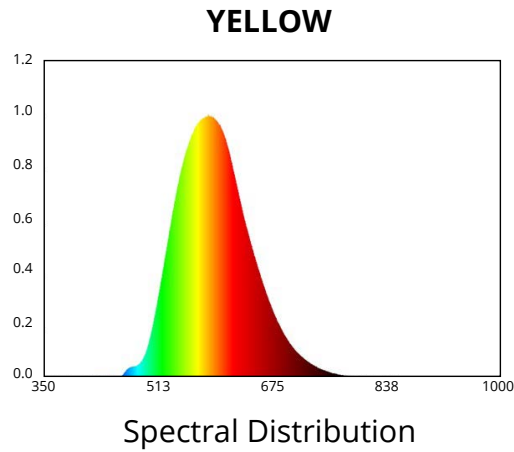

COLORIMETRIC SPECIFICATIONS