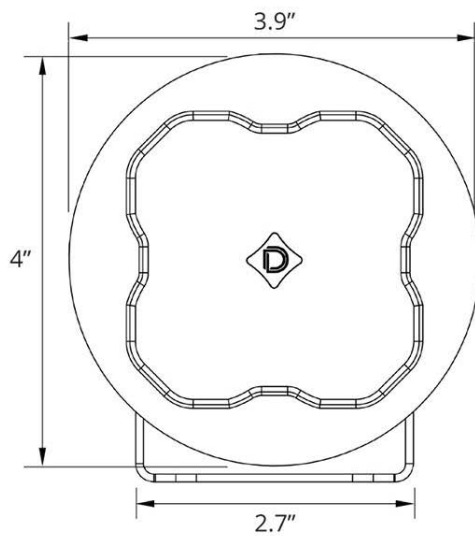

PRODUCT DIMENSIONS