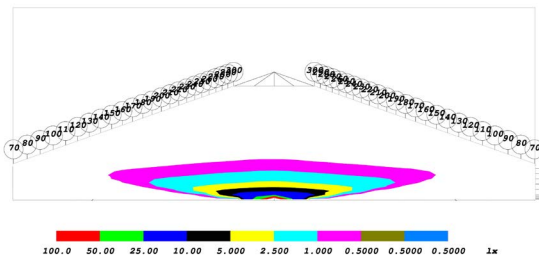

GENERAL SPECIFICATIONS

Optic	Peak Beam Intensity (Candela)	Illuminance (lux @10m)	Measured Output (Lumens)	Raw Output (Lumens)	Output Color
Driving	60,900 cd	609 lux	2,700 lm	5,220 lm	Selective Yellow
Flood	2,850 cd	29 lux	2,700 lm	5,220 lm	Selective Yellow
Fog	10,900 cd	109 lux	2,700 lm	5,220 lm	Selective Yellow
Spot	118,500 cd	1,185 lux	2,700 lm	5,220 lm	Selective Yellow

PUBLISHED: 2-24-2021

PHOTOMETRIC SPECIFICATIONS

Driving Optic Isolux

Driving Optic Perspective

Driving Optic Isocandela

Fog Optic Isolux

Fog Optic Perspective

Fog Optic Isocandela

PUBLISHED: 2-24-2021

PHOTOMETRIC SPECIFICATIONS (cont.)

Flood Optic Isolux

Flood Optic Perspective

Flood Optic Isocandela

Spot Optic Isolux

Spot Optic Perspective

Spot Optic Isocandela