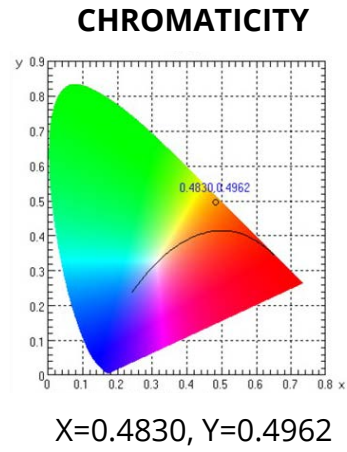

COLORIMETRIC SPECIFICATIONS