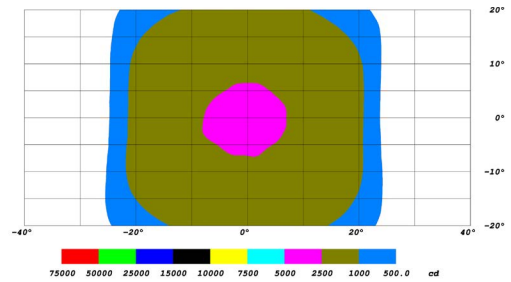

GENERAL SPECIFICATIONS

Optic	Peak Beam Intensity (Candela)	Illuminance (lux @10m)	Measured Output (Lumens)	Raw Output (Lumens)	Output Color
Driving	60,900 cd	609 lux	2,700 lm	5,220 lm	Selective Yellow
Flood	2,850 cd	29 lux	2,700 lm	5,220 lm	Selective Yellow
Fog	10,900 cd	109 lux	2,700 lm	5,220 lm	Selective Yellow
Spot	118,500 cd	1,185 lux	2,700 lm	5,220 lm	Selective Yellow

PUBLISHED: 2-24-2021

PHOTOMETRIC SPECIFICATIONS

Driving Optic Isolux

Driving Optic Perspective

Driving Optic Isocandela

Fog Optic Isolux

Fog Optic Perspective

Fog Optic Isocandela

PUBLISHED: 2-24-2021

PHOTOMETRIC SPECIFICATIONS (cont.)

Flood Optic Isolux

Flood Optic Perspective

Flood Optic Isocandela

Spot Optic Isolux

Spot Optic Perspective

Spot Optic Isocandela