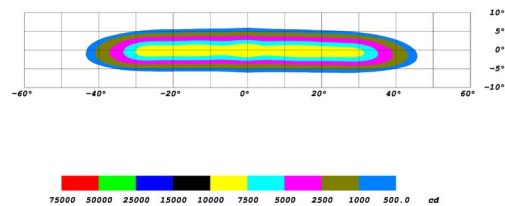

GENERAL SPECIFICATIONS

Optic	Peak Beam Intensity (Candela)	Illuminance (lux @10m)	Measured Output (Lumens)	Raw Output (Lumens)	Output Color
Driving	60,900 cd	609 lux	2,700 lm	5,220 lm	Selective Yellow
Flood	2,850 cd	29 lux	2,700 lm	5,220 lm	Selective Yellow
Fog	10,900 cd	109 lux	2,700 lm	5,220 lm	Selective Yellow
Spot	118,500 cd	1,185 lux	2,700 lm	5,220 lm	Selective Yellow

PUBLISHED: 2-24-2021

PHOTOMETRIC SPECIFICATIONS

Driving Optic Isolux

Driving Optic Perspective

Driving Optic Isocandela

Fog Optic Isolux

Fog Optic Perspective

Fog Optic Isocandela

PUBLISHED: 2-24-2021

PHOTOMETRIC SPECIFICATIONS (cont.)

Flood Optic Isolux

Flood Optic Perspective

Flood Optic Isocandela

Spot Optic Isolux

Spot Optic Perspective

Spot Optic Isocandela