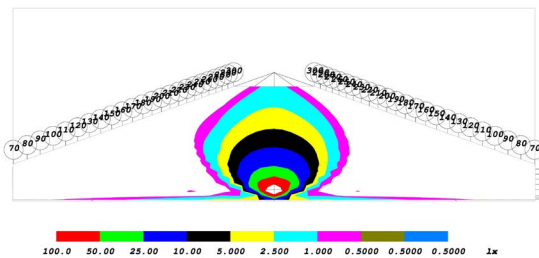

GENERAL SPECIFICATIONS

Optic	Peak Beam Intensity (Candela)	Illuminance (lux @10m)	Measured Output (Lumens)	Raw Output (Lumens)	Output Color
Driving	60,900 cd	609 lux	2,700 lm	5,220 lm	Selective Yellow
Flood	2,850 cd	29 lux	2,700 lm	5,220 lm	Selective Yellow
Fog	10,900 cd	109 lux	2,700 lm	5,220 lm	Selective Yellow
Spot	118,500 cd	1,185 lux	2,700 lm	5,220 lm	Selective Yellow

PUBLISHED: 2-24-2021

PHOTOMETRIC SPECIFICATIONS

Driving Optic Isolux

Driving Optic Perspective

Driving Optic Isocandela

Fog Optic Isolux

Fog Optic Perspective

Fog Optic Isocandela

PUBLISHED: 2-24-2021

PHOTOMETRIC SPECIFICATIONS (cont.)

Flood Optic Isolux

Flood Optic Perspective

Flood Optic Isocandela

Spot Optic Isolux

Spot Optic Perspective

Spot Optic Isocandela