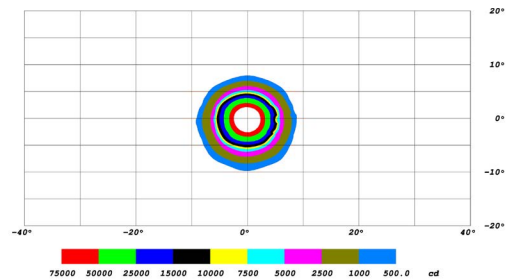

GENERAL SPECIFICATIONS

Optic	Peak Beam Intensity (Candela)	Illuminance (lux @10m)	Measured Output (Lumens)	Raw Output (Lumens)	Output Color
Driving	60,900 cd	609 lux	2,700 lm	5,220 lm	Selective Yellow
Flood	2,850 cd	29 lux	2,700 lm	5,220 lm	Selective Yellow
Fog	10,900 cd	109 lux	2,700 lm	5,220 lm	Selective Yellow
Spot	118,500 cd	1,185 lux	2,700 lm	5,220 lm	Selective Yellow

PUBLISHED: 2-24-2021

PHOTOMETRIC SPECIFICATIONS

Driving Optic Isolux

Driving Optic Perspective

Driving Optic Isocandela

Fog Optic Isolux

Fog Optic Perspective

Fog Optic Isocandela

PUBLISHED: 2-24-2021

PHOTOMETRIC SPECIFICATIONS (cont.)

Flood Optic Isolux

Flood Optic Perspective

Flood Optic Isocandela

Spot Optic Isolux

Spot Optic Perspective

Spot Optic Isocandela