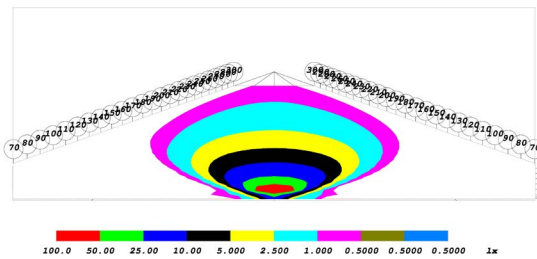

GENERAL SPECIFICATIONS

Optic	Peak Beam Intensity (Candela)	Illuminance (lux @10m)	Measured Output (Lumens)	Raw Output (Lumens)	Output Color
Driving	60,900 cd	609 lux	2,700 lm	5,220 lm	Selective Yellow
Flood	2,850 cd	29 lux	2,700 lm	5,220 lm	Selective Yellow
Fog	10,900 cd	109 lux	2,700 lm	5,220 lm	Selective Yellow
Spot	118,500 cd	1,185 lux	2,700 lm	5,220 lm	Selective Yellow

DD6150 Stage Series 3" Pro Yellow Fog Round
DD6151 Stage Series 3" Pro Yellow Spot Round

All data and specifications are nominal values and may vary.

PUBLISHED: 2-24-2021

COLORIMETRIC SPECIFICATIONS

PRODUCT DIMENSIONS

PUBLISHED: 2-24-2021

PHOTOMETRIC SPECIFICATIONS

Driving Optic Isolux

Driving Optic Perspective

Driving Optic Isocandela

Fog Optic Isolux

Fog Optic Perspective

Fog Optic Isocandela