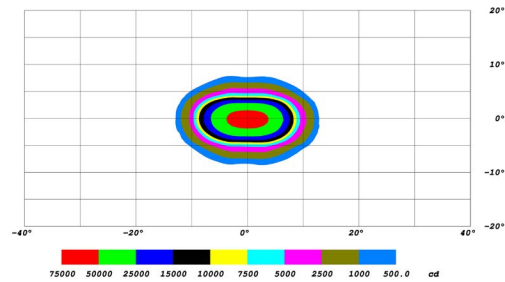

## GENERAL SPECIFICATIONS

Optic	Peak Beam Intensity (Candela)	Illuminance (lux @10m)	Measured Output (Lumens)	Raw Output (Lumens)	Output Color
Driving	66,500 cd	665 lux	3,000 lm	5,796 lm	6000K White
Flood	3,100 cd	31 lux	3,000 lm	5,796 lm	6000K White
Fog	11,900 cd	119 lux	3,000 lm	5,796 lm	6000K White
Spot	131,500 cd	1,315 lux	3,000 lm	5,796 lm	6000K White

## COLORIMETRIC SPECIFICATIONS

## PRODUCT DIMENSIONS

PUBLISHED: 2-24-2021

PHOTOMETRIC SPECIFICATIONS

Driving Optic Isolux

Driving Optic Perspective

Driving Optic Isocandela

Fog Optic Isolux

Fog Optic Perspective

Fog Optic Isocandela

PUBLISHED: 2-24-2021

PHOTOMETRIC SPECIFICATIONS (cont.)

Flood Optic Isolux

Flood Optic Perspective

Flood Optic Isocandela

Spot Optic Isolux

Spot Optic Perspective