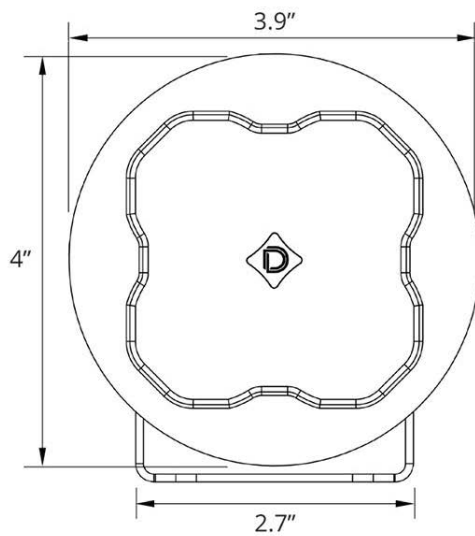

### Dimensions & Weight:

**Length:** 14.5" **Width:** 10" **Height:** 5"

**Weight:** 2.5 lbs (single), 3.5 lbs (pair)

SKUs: Append "S" to the end of each SKU for single and "P" for pair

DD6144 Stage Series 3" Pro White Driving Round  
DD6145 Stage Series 3" Pro White Flood Round

## PRODUCT DIMENSIONS

PUBLISHED: 2-24-2021

PHOTOMETRIC SPECIFICATIONS

Driving Optic Isolux

Driving Optic Perspective

Driving Optic Isocandela

Fog Optic Isolux

Fog Optic Perspective