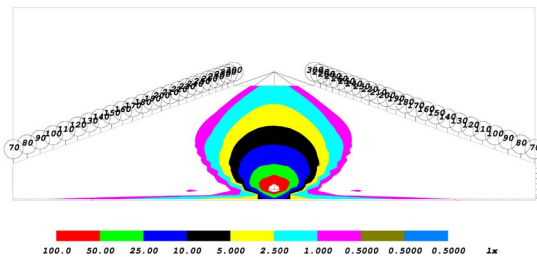

## GENERAL SPECIFICATIONS

Optic	Peak Beam Intensity (Candela)	Illuminance (lux @10m)	Measured Output (Lumens)	Raw Output (Lumens)	Output Color
Driving	66,500 cd	665 lux	3,000 lm	5,796 lm	6000K White
Flood	3,100 cd	31 lux	3,000 lm	5,796 lm	6000K White
Fog	11,900 cd	119 lux	3,000 lm	5,796 lm	6000K White
Spot	131,500 cd	1,315 lux	3,000 lm	5,796 lm	6000K White

## PRODUCT DIMENSIONS

PUBLISHED: 2-24-2021

PHOTOMETRIC SPECIFICATIONS

Driving Optic Isolux

Driving Optic Perspective

Driving Optic Isocandela

Fog Optic Isolux

Fog Optic Perspective

Fog Optic Isocandela

PUBLISHED: 2-24-2021

PHOTOMETRIC SPECIFICATIONS (cont.)

Flood Optic Isolux

Flood Optic Perspective

Flood Optic Isocandela

Spot Optic Isolux

Spot Optic Perspective