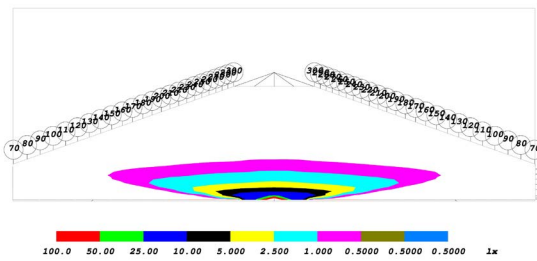

## GENERAL SPECIFICATIONS

Optic	Peak Beam Intensity (Candela)	Illuminance (lux @10m)	Measured Output (Lumens)	Raw Output (Lumens)	Output Color
Driving	66,500 cd	665 lux	3,000 lm	5,796 lm	6000K White
Flood	3,100 cd	31 lux	3,000 lm	5,796 lm	6000K White
Fog	11,900 cd	119 lux	3,000 lm	5,796 lm	6000K White
Spot	131,500 cd	1,315 lux	3,000 lm	5,796 lm	6000K White

## PRODUCT DIMENSIONS

PUBLISHED: 2-24-2021

PHOTOMETRIC SPECIFICATIONS

Driving Optic Isolux

Driving Optic Perspective

Driving Optic Isocandela

Fog Optic Isolux

Fog Optic Perspective

Fog Optic Isocandela

PUBLISHED: 2-24-2021

PHOTOMETRIC SPECIFICATIONS (cont.)

Flood Optic Isolux

Flood Optic Perspective

Flood Optic Isocandela

Spot Optic Isolux

Spot Optic Perspective