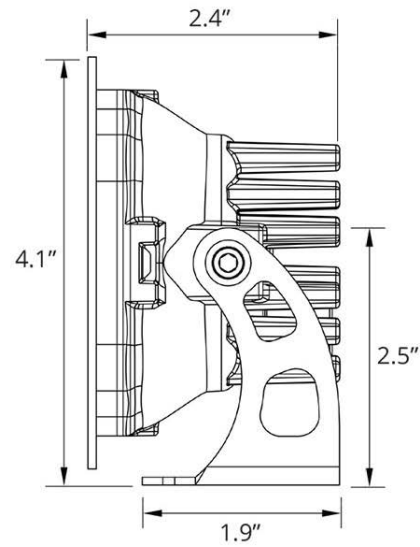

### Dimensions & Weight:

**Length:** 14.5" **Width:** 10" **Height:** 5"

**Weight:** 2.5 lbs (single), 3.5 lbs (pair)

SKUs: Append "S" to the end of each SKU for single and "P" for pair

DD6144 Stage Series 3" Pro White Driving Round  
DD6145 Stage Series 3" Pro White Flood Round

## PRODUCT DIMENSIONS

PUBLISHED: 2-24-2021

PHOTOMETRIC SPECIFICATIONS

Driving Optic Isolux

Driving Optic Perspective

Driving Optic Isocandela

Fog Optic Isolux

Fog Optic Perspective