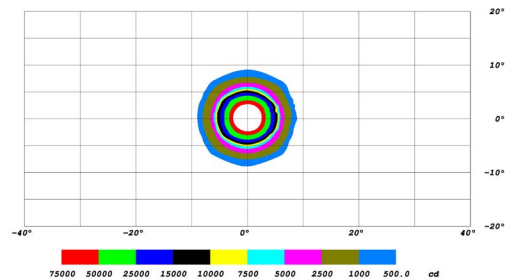

Spot Optic Isocandela