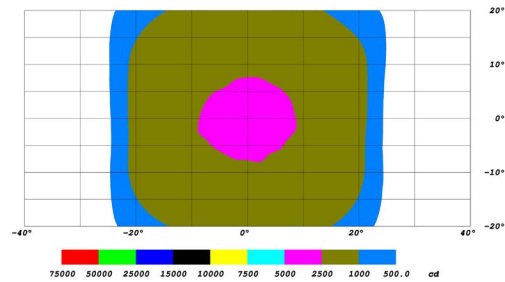

## GENERAL SPECIFICATIONS

Optic	Peak Beam Intensity (Candela)	Illuminance (lux @10m)	Measured Output (Lumens)	Raw Output (Lumens)	Output Color
Driving	66,500 cd	665 lux	3,000 lm	5,796 lm	6000K White
Flood	3,100 cd	31 lux	3,000 lm	5,796 lm	6000K White
Fog	11,900 cd	119 lux	3,000 lm	5,796 lm	6000K White
Spot	131,500 cd	1,315 lux	3,000 lm	5,796 lm	6000K White

## PRODUCT DIMENSIONS

PUBLISHED: 2-24-2021

PHOTOMETRIC SPECIFICATIONS

Driving Optic Isolux

Driving Optic Perspective

Driving Optic Isocandela

Fog Optic Isolux

Fog Optic Perspective

Fog Optic Isocandela

PUBLISHED: 2-24-2021

PHOTOMETRIC SPECIFICATIONS (cont.)

Flood Optic Isolux

Flood Optic Perspective

Flood Optic Isocandela

Spot Optic Isolux

Spot Optic Perspective