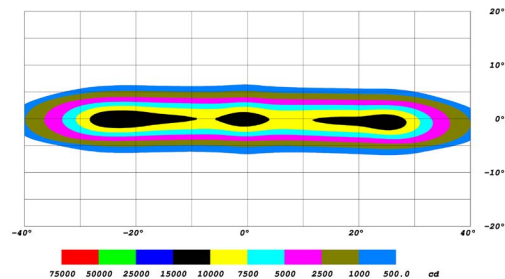

## GENERAL SPECIFICATIONS

Optic	Peak Beam Intensity (Candela)	Illuminance (lux @10m)	Measured Output (Lumens)	Raw Output (Lumens)	Output Color
Driving	66,500 cd	665 lux	3,000 lm	5,796 lm	6000K White
Flood	3,100 cd	31 lux	3,000 lm	5,796 lm	6000K White
Fog	11,900 cd	119 lux	3,000 lm	5,796 lm	6000K White
Spot	131,500 cd	1,315 lux	3,000 lm	5,796 lm	6000K White

## COLORIMETRIC SPECIFICATIONS

## PRODUCT DIMENSIONS

PUBLISHED: 2-24-2021

PHOTOMETRIC SPECIFICATIONS

Driving Optic Isolux

Driving Optic Perspective

Driving Optic Isocandela

Fog Optic Isolux

Fog Optic Perspective

Fog Optic Isocandela

PUBLISHED: 2-24-2021

PHOTOMETRIC SPECIFICATIONS (cont.)

Flood Optic Isolux

Flood Optic Perspective

Flood Optic Isocandela

Spot Optic Isolux

Spot Optic Perspective