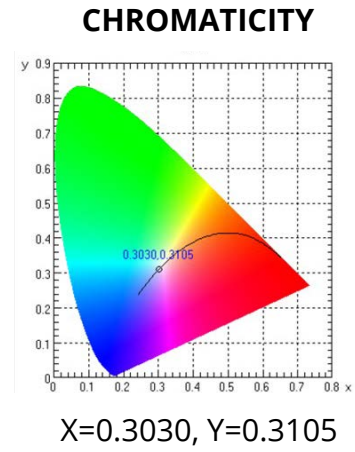

COLORIMETRIC SPECIFICATIONS