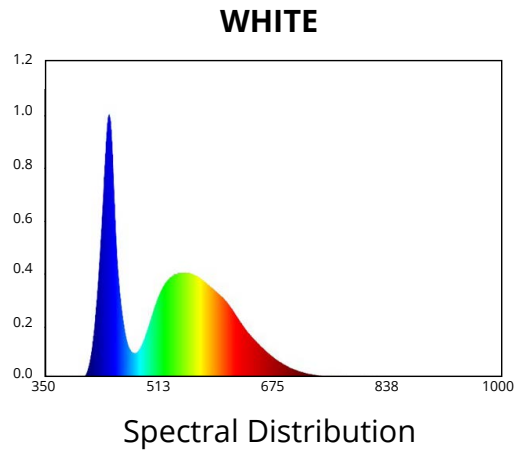

COLORIMETRIC SPECIFICATIONS