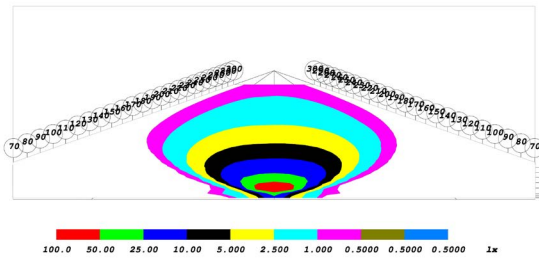

## GENERAL SPECIFICATIONS

Optic	Peak Beam Intensity (Candela)	Illuminance (lux @10m)	Measured Output (Lumens)	Raw Output (Lumens)	Output Color
Driving	66,500 cd	665 lux	3,000 lm	5,796 lm	6000K White
Flood	3,100 cd	31 lux	3,000 lm	5,796 lm	6000K White
Fog	11,900 cd	119 lux	3,000 lm	5,796 lm	6000K White
Spot	131,500 cd	1,315 lux	3,000 lm	5,796 lm	6000K White

## COLORIMETRIC SPECIFICATIONS

## PRODUCT DIMENSIONS

PUBLISHED: 2-24-2021

PHOTOMETRIC SPECIFICATIONS

Driving Optic Isolux

Driving Optic Perspective

Driving Optic Isocandela

Fog Optic Isolux

Fog Optic Perspective

Fog Optic Isocandela

PUBLISHED: 2-24-2021

PHOTOMETRIC SPECIFICATIONS (cont.)

Flood Optic Isolux

Flood Optic Perspective

Flood Optic Isocandela

Spot Optic Isolux

Spot Optic Perspective