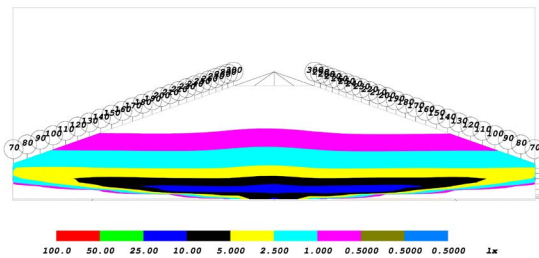

## GENERAL SPECIFICATIONS

Optic	Peak Beam Intensity (Candela)	Illuminance (lux @10m)	Measured Output (Lumens)	Raw Output (Lumens)	Output Color
Driving	66,500 cd	665 lux	3,000 lm	5,796 lm	6000K White
Flood	3,100 cd	31 lux	3,000 lm	5,796 lm	6000K White
Fog	11,900 cd	119 lux	3,000 lm	5,796 lm	6000K White
Spot	131,500 cd	1,315 lux	3,000 lm	5,796 lm	6000K White

## COLORIMETRIC SPECIFICATIONS

## PRODUCT DIMENSIONS

PUBLISHED: 2-24-2021

PHOTOMETRIC SPECIFICATIONS

Driving Optic Isolux

Driving Optic Perspective

Driving Optic Isocandela

Fog Optic Isolux

Fog Optic Perspective

Fog Optic Isocandela

PUBLISHED: 2-24-2021

PHOTOMETRIC SPECIFICATIONS (cont.)

Flood Optic Isolux

Flood Optic Perspective

Flood Optic Isocandela

Spot Optic Isolux

Spot Optic Perspective