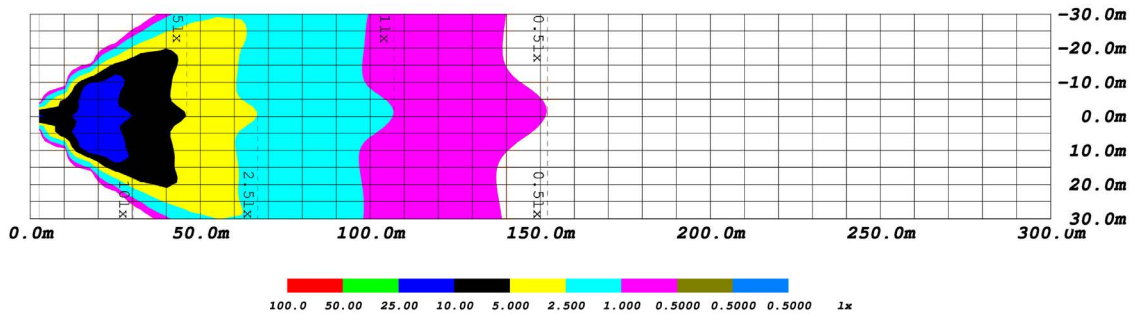

## PRODUCT DIMENSIONS

PUBLISHED: 2-24-2021

PHOTOMETRIC SPECIFICATIONS

Driving Optic Isolux

Driving Optic Perspective

Driving Optic Isocandela

Fog Optic Isolux

Fog Optic Perspective

Fog Optic Isocandela

PUBLISHED: 2-24-2021

PHOTOMETRIC SPECIFICATIONS (cont.)

Flood Optic Isolux

Flood Optic Perspective

Flood Optic Isocandela

Spot Optic Isolux

Spot Optic Perspective